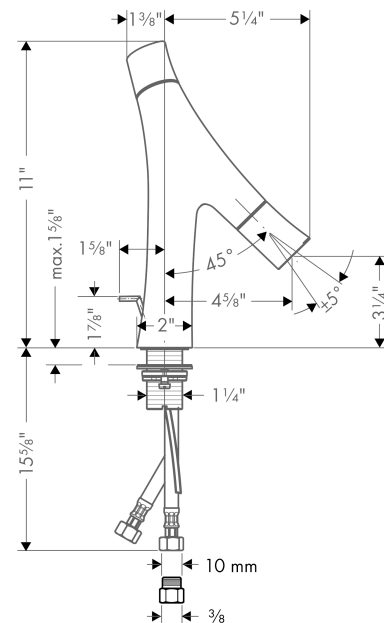

Scale drawing