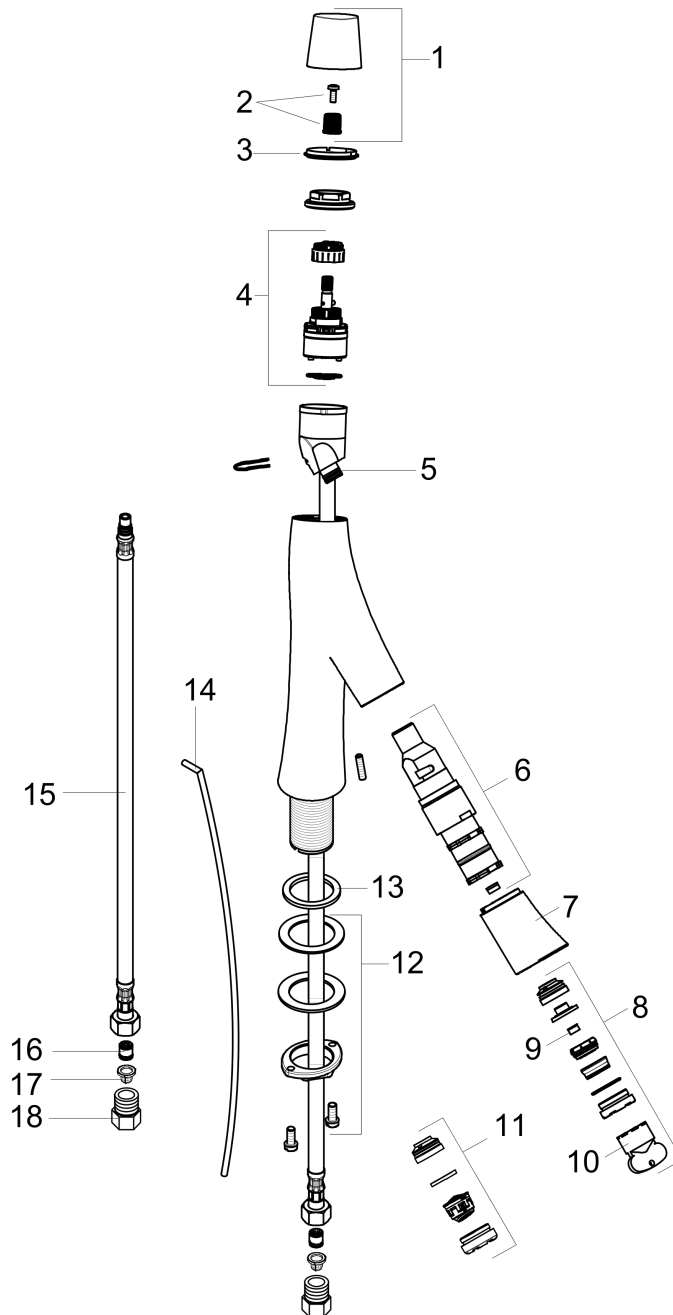

### Features

- Shower spray pattern
- Flow: 0.9 GPM
- Flow boost setting: 1.2 GPM
- Ceramic cartridge for volume control
- Ceramic cartridge for temperature control
- Separate controls for temperature and volume
- Includes pop-up assembly

## Scale drawing

**AXOR Starck Organic**  
**Axor Starck Organic 2-Handle Single-Hole Faucet**  
Finishes : **chrome**    Part no. : **12010001**

## Exploded drawing

Year of production: >03/13

**AXOR Starck Organic**  
**Axor Starck Organic 2-Handle Single-Hole Faucet**  
 Finishes : **chrome**    Part no. : **12010001**

## Spare parts list

Year of production: >03/13

Pos.	Description	Part no.	Price	PU
1	handle	98296000	-	1
2	handle fixing set	98932000	-	1
3	color-ring cold / hot water	98304000	-	1
4	cartridge, assy	98303000	-	1
5	O-ring 11x1,5	98385000	-	1
6	shut off cartridge	98301000	-	1
7	spout cpl.	98297000	-	1
8	spray former	98299000	-	1
9	flow limiter (5 l/min)	95311000	-	1
10	special tool	95158000	-	1
11	aerator M24x1 (7 l/min)	98300000	-	1
12	fixing set (Ø 32)	13961000	-	1
13	flat seal	98749000	-	1
14	pull rod	96923000	-	1
15	connection hose 600 mm M8x0,75 G3/8	95664000	-	1
16	non return valve DW 10	96456000	-	1
17	filter packing	95291000	-	1
18	adapter for connection hose	88802000	-	1
a	fixation extension 35 mm	13898000	-	1
b	pop up waste	88509000	-	1