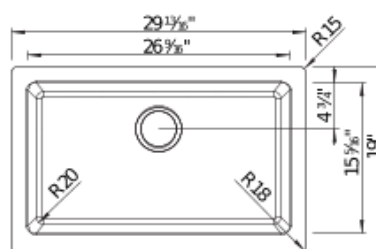

## Design and Planning Tips

- Min cabinet size: 30 in ( 760 mm )
- Bowl depth: 9 in ( 229.0 mm )
- Apron front height: 6 1/2 in

What is included:

Installation instructions

Cabinet template

Limited Lifetime Warranty