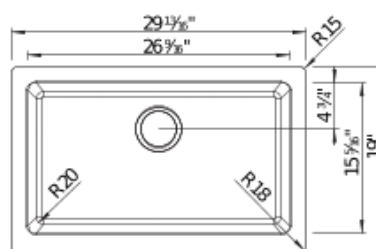

VINTERA 30 SILGRANIT

Design and Planning Tips

- Min cabinet size: 30 in (760 mm)
- Bowl depth: 9 in (229.0 mm)
- Apron front height: 6 1/2 in

What is included:

Installation instructions

Cabinet template

Limited Lifetime Warranty

Depending on cabinet construction, a different cabinet size may be required. Consult the cabinet manufacturer. To protect from damage, this model should be shipped on a pallet.

Codes/Standards: CSA B45.8-18/ IAPMO Z403-2018