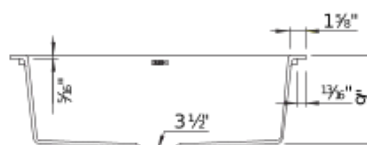

Warranty

BLANCO offers a limited lifetime warranty on all sinks and faucets, as well as a one-year warranty on all custom accessories.

Code/Standards Compliance

BLANCO sinks and faucets are third-party tested and certified to standards and listed by applicable certification bodies. For more information on individual product listings, contact our office or listing organization.

View our how-to videos to learn more about installing and caring for BLANCO products:

<https://www.blanco.com/us-en/service/how-to-videos/how-to-videos-for-sinks/>

Questions? Contact us today

BLANCO America, Inc.
110 Mount Holly By-Pass
Lumberton, NJ 08048

Phone & Fax
Phone: 888-668-6201
Fax: 609-668-6211

While BLANCO endeavors to provide accurate information, all dimensions are nominal, cannot be guaranteed, and are subject to change or cancellation. BLANCO assumes no responsibility for use of superseded or voided specifications.