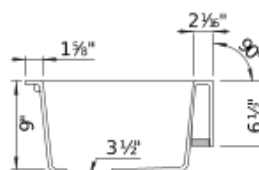

Warranty

BLANCO offers a limited lifetime warranty on all sinks and faucets, as well as a one-year warranty on all custom accessories.

Code/Standards Compliance

BLANCO sinks and faucets are third-party tested and certified to standards and listed by applicable certification bodies. For more information on individual product listings, contact our office or listing organization.

View our how-to videos to learn more about installing and caring for BLANCO products:

<https://www.blanco.com/us-en/service/how-to-videos/how-to-videos-for-sinks/>

Questions? Contact us today

BLANCO America, Inc.
110 Mount Holly By-Pass
Lumberton, NJ 08048

Phone & Fax
Phone: 888-668-6201
Fax: 609-668-6211

While BLANCO endeavors to provide accurate information, all dimensions are nominal, cannot be guaranteed, and are subject to change or cancellation. BLANCO assumes no responsibility for use of superseded or voided specifications.