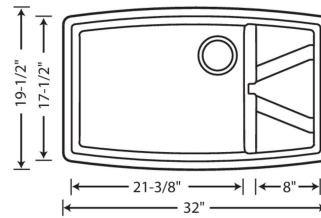

Design and Planning Tips

- Min cabinet size: 36 in
- Bowl depth: 10 in (254.0 mm)

What is included:
Installation instructions
Cabinet template
Limited Lifetime Warranty

Bowl Depths: 10" & 7-³/₄"
Required outside cabinet: 36"
Cutout Size: Template provided with approximate #"
reveal
Codes/Standards: CSA B45.8-18/ IAPMO Z403-2018