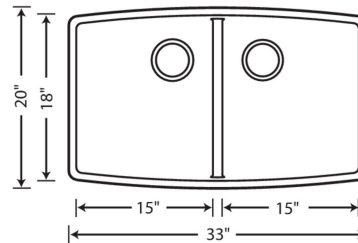

### Design and Planning Tips

- Min cabinet size: 36 in
- Bowl depth: 10 in ( 254.0 mm )

What is included:

Installation instructions

Cabinet template

Limited Lifetime Warranty

Bowl Depths: 10" & 10"

Required outside cabinet: 36"

Cutout Size: Template provided with approximate #"  
reveal

Codes/Standards: CSA B45.8-18/ IAPMO Z403-2018