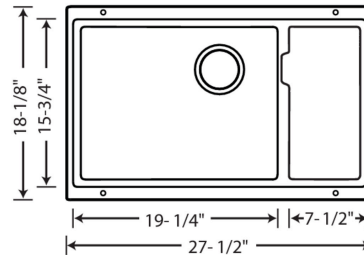

### Design and Planning Tips

- Min cabinet size: 33 in
- Bowl depth: 7 7/8 in ( 200.0 mm )

What is included:  
Installation instructions  
Cut-out template  
Limited Lifetime Warranty

Bowl Depths: 7-#" & 5-1/2"  
Required Outside Cabinet: 33"  
Cutout Size: Template provided with approximate #"  
reveal  
Codes/Standards: CSA B45.8-18/ IAPMO Z403-2018