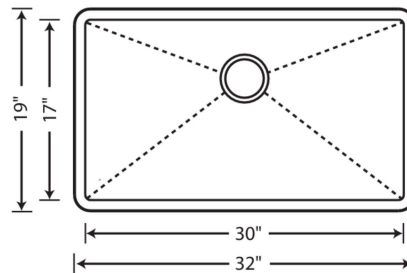

## Design and Planning Tips

- Min cabinet size: 36 in
- Bowl depth: 9 1/2 in ( 240.0 mm )

What is included:  
Installation instructions  
Cabinet template  
Limited Lifetime Warranty

Bowl Depth: 9-1/2"  
Required outside cabinet: 36"  
Cutout Size: Template provided with approximate #"  
reveal  
This design allows easy install in standard 25"  
countertops.  
Codes/Standards: CSA B45.8-18/ IAPMO Z403-2018