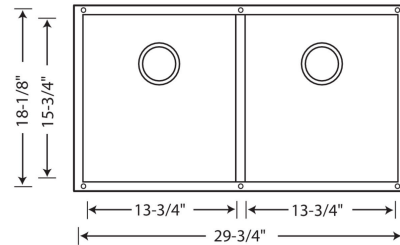

Design and Planning Tips

- Min cabinet size: 33 in
- Bowl depth: 8 in (203.0 mm)

What is included:

Installation instructions

Cabinet template

Limited Lifetime Warranty

Bowl Depths: 8" & 8"

Required outside cabinet: 33"

Cutout Size: Template provided with approximate #"
reveal

This design allows easy install in standard 25"
countertops.

Codes/Standards: CSA B45.8-18/ IAPMO Z403-2018

Optional Accessories

Colander 227689

Warranty