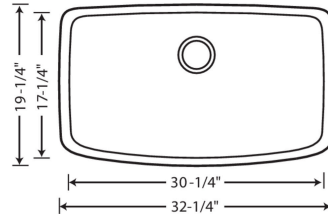

### Design and Planning Tips

- Min cabinet size: 36 in
- Bowl depth: 9 1/2 in ( 240.0 mm )

What is included:  
Installation instructions  
Cabinet template  
Limited Lifetime Warranty

Bowl Depth: 9-1/2"  
Required outside cabinet: 36"  
Cutout Size: Template provided with approximate #"  
reveal  
Codes/Standards: CSA B45.8-18/ IAPMO Z403-2018