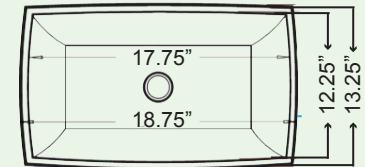

SPECS

Side View

Top View

BASIN AREA	WATER DEPTH	BOWL DEPTH	DRAIN HOLE	OVERFLOW
17.75" X 12.25"	4.5"	5.5"	1.75"	NO

FEATURES:

- Premium Vitreous China
- Template not included
- High gloss finish seals surface and makes for easy cleaning
- White Porcelain enamel finish
- Limited manufacturer's warranty
- No Overflow
- Nominal Dimensions - actual may vary by 1/4"
- Fits an 18" cabinet base minimum