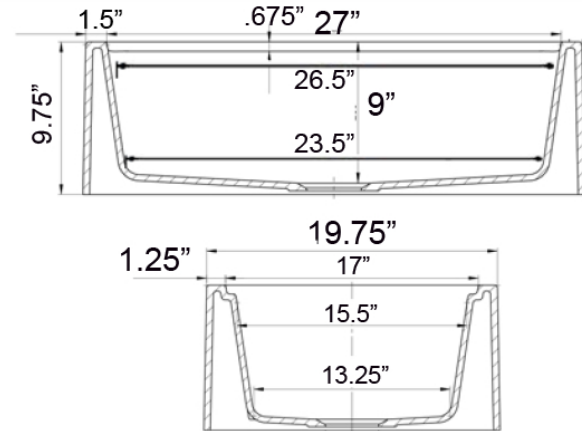

Rockport Collection

Premium Granite Composite Farmhouse Apron Sink
Workstation with included Cutting Board

MODEL:
PR3020-APS-BL

Overall Dimensions	Interior Bowl Opening	Apron Height	Bowl Depth	Drain Dimensions
29.75" x 19.75" x 9.75"	27" x 17" top edge 26.5" x 15.5" basin	9.75"	9"	3.5" - drain included

Features

- Apron or custom base cabinet required
- Reversible design - 2 corner radius options
- Stainless Steel Roll Up Mat (RUM165) included
- Wood Cutting board Included
- Due to sink thickness - may require an extended flange
- Material is sound absorbing and stain resistant
- Non-porous surface is hygienic and scratch resistant
- Inside basin is sloped for superior drainage
- included matching disposal flange and basket strainer.