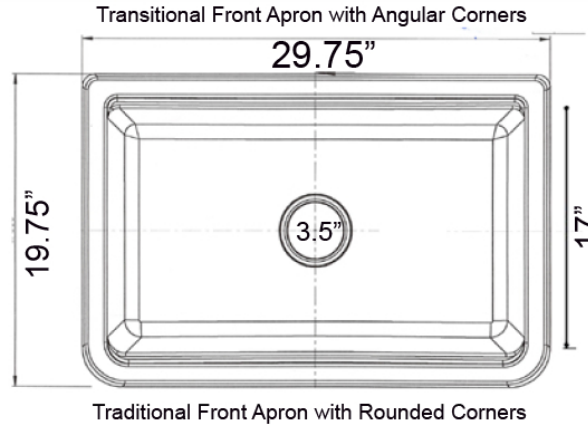

Rockport Collection

Premium Granite Composite Farmhouse Apron Sink
Workstation with included Cutting Board

MODEL:
PR3020-APS-BL

Overall Dimensions	Interior Bowl Opening	Apron Height	Bowl Depth	Drain Dimensions
29.75" x 19.75" x 9.75"	27" x 17" top edge 26.5" x 15.5" basin	9.75"	9"	3.5" - drain included

Features

- Apron or custom base cabinet required
- Reversible design - 2 corner radius options
- Stainless Steel Roll Up Mat (RUM165) included
- Wood Cutting board Included
- Due to sink thickness - may require an extended flange
- Material is sound absorbing and stain resistant
- Non-porous surface is hygienic and scratch resistant
- Inside basin is sloped for superior drainage
- included matching disposal flange and basket strainer.