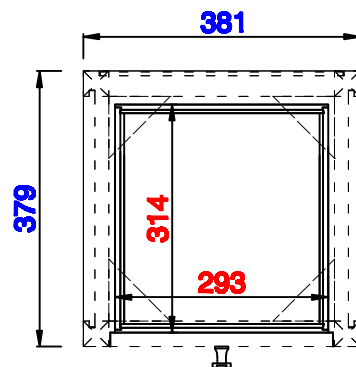

JAMES MARTIN

VANITIES™

Addison 381mm Cabinet with  
Drawers & Door - Right  
Diagrams with Dimensions  
page 01 of 03

**NOTE ONE:** Countertops are not shown in these diagrams. (Cabinet Only)

**NOTE TWO:** This cabinet does not have a Backsplash.

Please consult our website for Countertop Diagrams: [www.jamesmartinvanities.com](http://www.jamesmartinvanities.com)

Version:202010

381mm

Item Number:  
E645-B15R-MCA  
E645-B15R-GW

JAMES MARTIN

VANITIES™

Addison 381mm Cabinet with  
Drawers & Door - Right  
Diagrams with Dimensions  
page 02 of 03

**NOTE ONE: Countertops are not shown in these diagrams . (Cabinet Only)**  
Please consult our website for Countertop Diagrams: [www.jamesmartinvanities.com](http://www.jamesmartinvanities.com)

Version:202010

381mm

Item Number:  
E645-B15R-MCA  
E645-B15R-GW

JAMES MARTIN

VANITIES™

Addison 381mm Cabinet with  
Drawers & Door - Right  
Diagrams with Dimensions  
page 03 of 03

**NOTE ONE:** Countertops are not shown in these diagrams . (Cabinet Only)