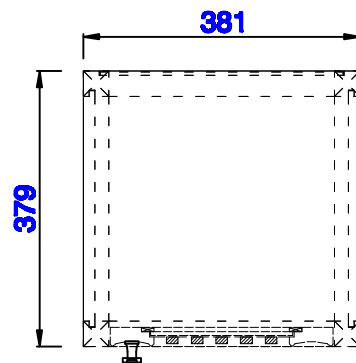

JAMES MARTIN

VANITIES™

Addison 381mm Cabinet with  
Drawers & Door - Right  
Diagrams with Dimensions  
page 01 of 03

**NOTE ONE:** Countertops are not shown in these diagrams. (Cabinet Only)

**NOTE TWO:** This cabinet does not have a Backsplash.

Please consult our website for Countertop Diagrams: [www.jamesmartinvanities.com](http://www.jamesmartinvanities.com)

Version:202010

381mm

Item Number:  
E645-B15R-MCA  
E645-B15R-GW

JAMES MARTIN

VANITIES™

Addison 381mm Cabinet with  
Drawers & Door - Right  
Diagrams with Dimensions  
page 02 of 03

**NOTE ONE: Countertops are not shown in these diagrams . (Cabinet Only)**  
Please consult our website for Countertop Diagrams: [www.jamesmartinvanities.com](http://www.jamesmartinvanities.com)

Version:202010

381mm

Item Number:  
E645-B15R-MCA  
E645-B15R-GW

JAMES MARTIN

VANITIES™

Addison 381mm Cabinet with  
Drawers & Door - Right  
Diagrams with Dimensions  
page 03 of 03

**NOTE ONE:** Countertops are not shown in these diagrams . (Cabinet Only)