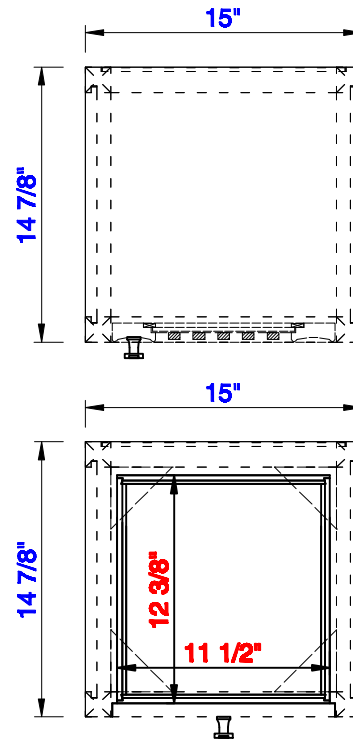

15"

Item Number:  
E645-B15L-MCA  
E645-B15L-GW

JAMES MARTIN

VANITIES™

Addison 15" Cabinet with  
Drawers & Door - Left  
Diagrams with Dimensions  
page 01 of 03

NOTE ONE: Countertops are not shown in these diagrams. (Cabinet Only)

JAMES MARTIN

VANITIES™

Addison 15" Cabinet with  
Drawers & Door - Right  
Diagrams with Dimensions  
page 01 of 03

NOTE ONE: Countertops are not shown in these diagrams. (Cabinet Only)

NOTE TWO: This cabinet does not have a Backsplash.

Please consult our website for Countertop Diagrams: [www.jamesmartinvanities.com](http://www.jamesmartinvanities.com)

Version:202010

15"

Item Number:  
E645-B15R-MCA  
E645-B15R-GW

JAMES MARTIN

VANITIES™

Addison 15" Cabinet with  
Drawers & Door - Right  
Diagrams with Dimensions  
page 02 of 03

15"

Item Number:  
E645-B15R-MCA  
E645-B15R-GW

JAMES MARTIN

VANITIES™

Addison 15" Cabinet with  
Drawers & Door - Right  
Diagrams with Dimensions  
page 03 of 03

**NOTE ONE:** Countertops are not shown in these diagrams . (Cabinet Only)