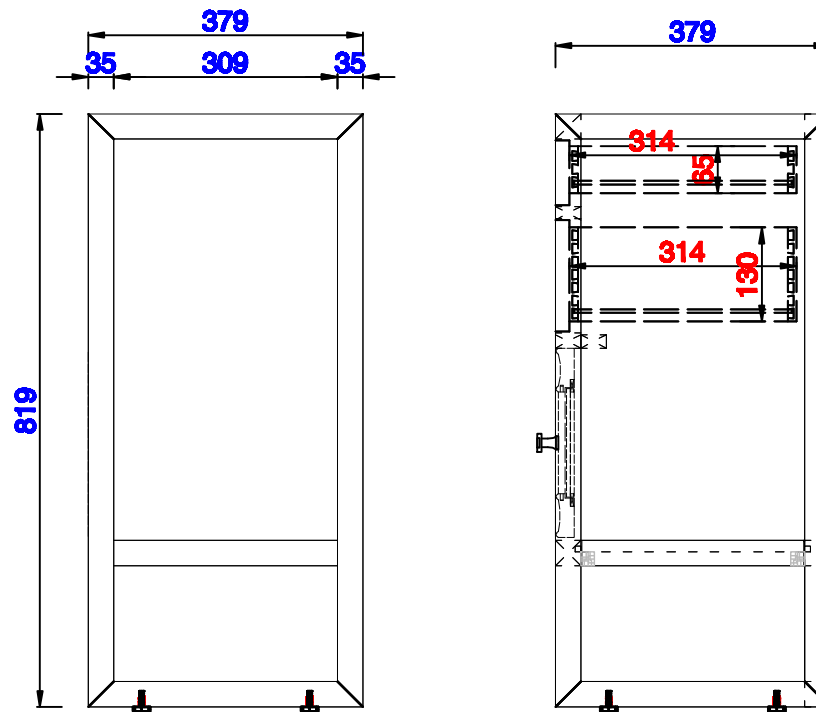

15"

Item Number:  
E645-B15L-MCA  
E645-B15L-GW

JAMES MARTIN

VANITIES™

Addison 15" Cabinet with  
Drawers & Door - Left  
Diagrams with Dimensions  
page 01 of 03

NOTE ONE: Countertops are not shown in these diagrams. (Cabinet Only)

Please consult our website for Countertop Diagrams: [www.jamesmartinvanities.com](http://www.jamesmartinvanities.com)

Version:202010

381mm

Item Number:  
E645-B15R-MCA  
E645-B15R-GW

JAMES MARTIN

VANITIES™

Addison 381mm Cabinet with  
Drawers & Door - Right  
Diagrams with Dimensions  
page 02 of 03

**NOTE ONE: Countertops are not shown in these diagrams . (Cabinet Only)**  
Please consult our website for Countertop Diagrams: [www.jamesmartinvanities.com](http://www.jamesmartinvanities.com)

Version:202010

381mm

Item Number:  
E645-B15R-MCA  
E645-B15R-GW

JAMES MARTIN

VANITIES™

Addison 381mm Cabinet with  
Drawers & Door - Right  
Diagrams with Dimensions  
page 03 of 03

**NOTE ONE:** Countertops are not shown in these diagrams . (Cabinet Only)