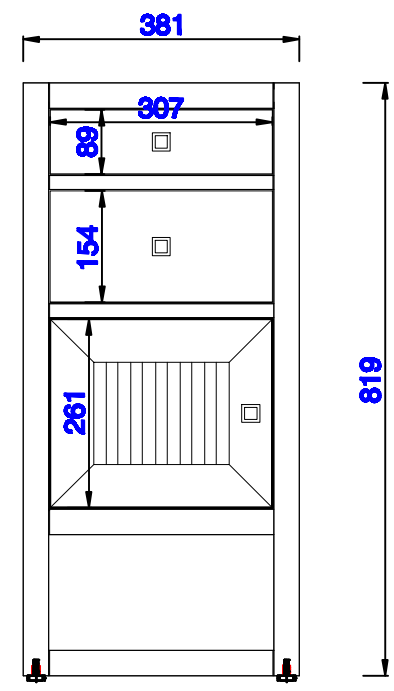

15"

Item Number:  
E645-B15L-MCA  
E645-B15L-GW

JAMES MARTIN

VANITIES™

Addison 15" Cabinet with  
Drawers & Door - Left  
Diagrams with Dimensions  
page 01 of 03

NOTE ONE: Countertops are not shown in these diagrams. (Cabinet Only)

JAMES MARTIN

VANITIES™

Addison 15" Cabinet with  
Drawers & Door -Left  
Diagrams with Dimensions  
page 02 of 03

NOTE ONE: Countertops are not shown in these diagrams . (Cabinet Only)  
Please consult our website for Countertop Diagrams: [www.jamesmartinvanities.com](http://www.jamesmartinvanities.com)

Version:202010

15"

Item Number:  
E645-B15L-MCA  
E645-B15L-GW

JAMES MARTIN

VANITIES™

Addison 15" Cabinet with  
Drawers & Door - Left  
Diagrams with Dimensions  
page 03 of 03

**NOTE ONE:** Countertops are not shown in these diagrams . (Cabinet Only)

JAMES MARTIN

VANITIES™

Addison 381mm Cabinet with  
Drawers & Door - Left  
Diagrams with Dimensions  
page 01 of 03

**NOTE ONE:** Countertops are not shown in these diagrams. (Cabinet Only)

**NOTE TWO:** This cabinet does not have a Backsplash.