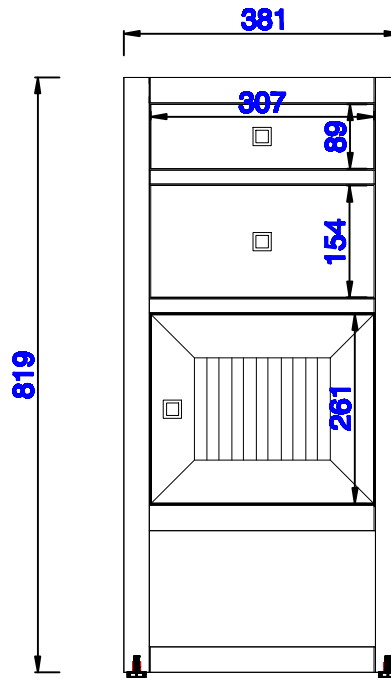

15"

Item Number:  
E645-B15L-MCA  
E645-B15L-GW

JAMES MARTIN

VANITIES™

Addison 15" Cabinet with  
Drawers & Door - Left  
Diagrams with Dimensions  
page 01 of 03

NOTE ONE: Countertops are not shown in these diagrams. (Cabinet Only)

15"

Item Number:  
E645-B15R-MCA  
E645-B15R-GW

JAMES MARTIN

VANITIES™

Addison 15" Cabinet with  
Drawers & Door - Right  
Diagrams with Dimensions  
page 03 of 03

**NOTE ONE:** Countertops are not shown in these diagrams . (Cabinet Only)

**NOTE TWO:** This cabinet does not have a Backsplash.

Please consult our website for Countertop Diagrams: [www.jamesmartinvanities.com](http://www.jamesmartinvanities.com)

Version:202010

381mm

Item Number:  
E645-B15R-MCA  
E645-B15R-GW

JAMES MARTIN

VANITIES™

Addison 381mm Cabinet with  
Drawers & Door - Right  
Diagrams with Dimensions  
page 01 of 03

**NOTE ONE:** Countertops are not shown in these diagrams. (Cabinet Only)

**NOTE TWO:** This cabinet does not have a Backsplash.