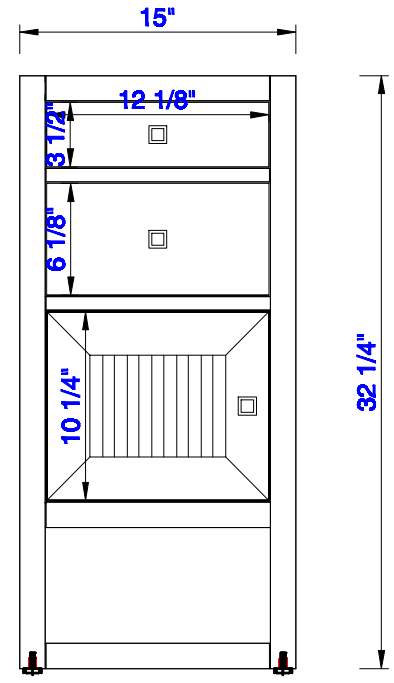

15"

Item Number:  
E645-B15L-MCA  
E645-B15L-GW

JAMES MARTIN

VANITIES™

Addison 15" Cabinet with  
Drawers & Door - Left  
Diagrams with Dimensions  
page 01 of 03

NOTE ONE: Countertops are not shown in these diagrams. (Cabinet Only)

JAMES MARTIN

VANITIES™

Addison 15" Cabinet with  
Drawers & Door -Left  
Diagrams with Dimensions  
page 02 of 03

NOTE ONE: Countertops are not shown in these diagrams . (Cabinet Only)  
Please consult our website for Countertop Diagrams: [www.jamesmartinvanities.com](http://www.jamesmartinvanities.com)

Version:202010

15"

Item Number:  
E645-B15L-MCA  
E645-B15L-GW

JAMES MARTIN

VANITIES™

Addison 15" Cabinet with  
Drawers & Door - Left  
Diagrams with Dimensions  
page 03 of 03

**NOTE ONE:** Countertops are not shown in these diagrams . (Cabinet Only)

Addison 381mm Cabinet with  
Drawers & Door - Right  
Diagrams with Dimensions  
page 02 of 03

**NOTE ONE: Countertops are not shown in these diagrams . (Cabinet Only)**  
Please consult our website for Countertop Diagrams: [www.jamesmartinvanities.com](http://www.jamesmartinvanities.com)