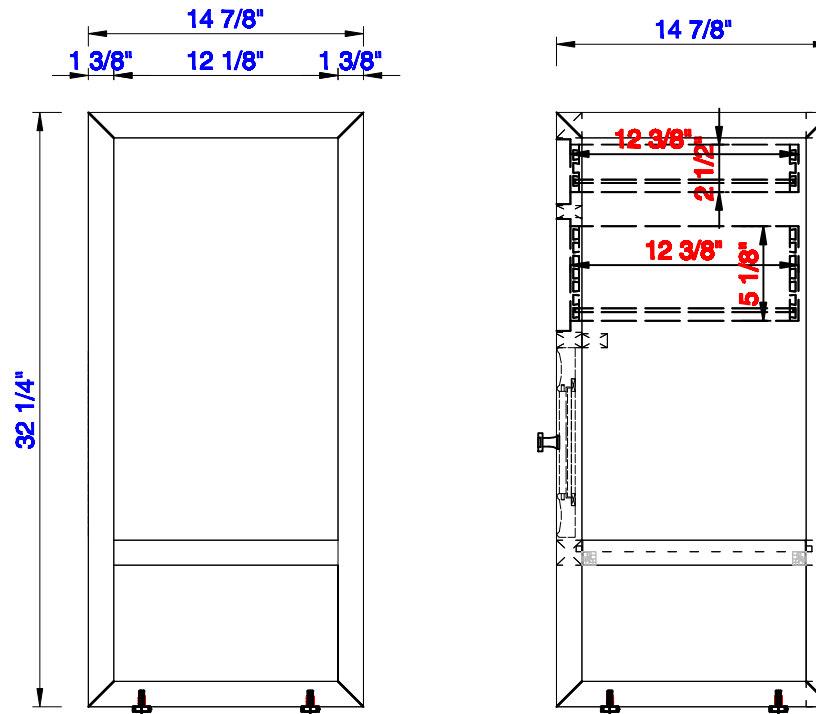

15"

Item Number:  
E645-B15L-MCA  
E645-B15L-GW

JAMES MARTIN

VANITIES™

Addison 15" Cabinet with  
Drawers & Door - Left  
Diagrams with Dimensions  
page 01 of 03

NOTE ONE: Countertops are not shown in these diagrams. (Cabinet Only)

15"

Item Number:  
E645-B15R-MCA  
E645-B15R-GW

JAMES MARTIN

VANITIES™

Addison 15" Cabinet with  
Drawers & Door - Right  
Diagrams with Dimensions  
page 03 of 03

**NOTE ONE:** Countertops are not shown in these diagrams . (Cabinet Only)

JAMES MARTIN

VANITIES™

Addison 381mm Cabinet with  
Drawers & Door - Right  
Diagrams with Dimensions  
page 01 of 03

**NOTE ONE:** Countertops are not shown in these diagrams. (Cabinet Only)

**NOTE TWO:** This cabinet does not have a Backsplash.