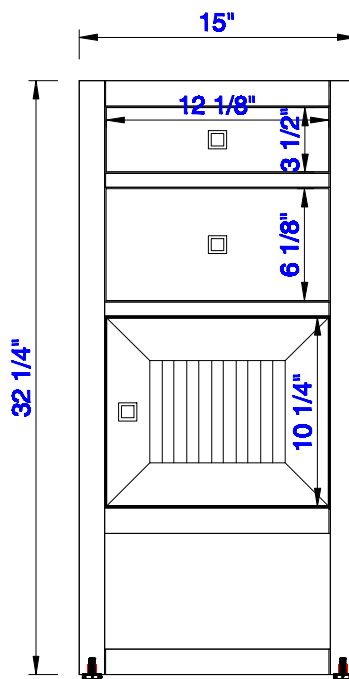

15"

Item Number:  
E645-B15L-MCA  
E645-B15L-GW

JAMES MARTIN

VANITIES™

Addison 15" Cabinet with  
Drawers & Door - Left  
Diagrams with Dimensions  
page 01 of 03

NOTE ONE: Countertops are not shown in these diagrams. (Cabinet Only)

Addison 381mm Cabinet with  
Drawers & Door - Left  
Diagrams with Dimensions  
page 02 of 03

**NOTE ONE:** Countertops are not shown in these diagrams . (Cabinet Only)  
Please consult our website for Countertop Diagrams: [www.jamesmartinvanities.com](http://www.jamesmartinvanities.com)

Version:202010

381mm

Item Number:  
E645-B15L-MCA  
E645-B15L-GW

JAMES MARTIN

VANITIES™

Addison 381mm Cabinet with  
Drawers & Door - Left  
Diagrams with Dimensions  
page 03 of 03

NOTE ONE: Countertops are not shown in these diagrams . (Cabinet Only)

JAMES MARTIN

VANITIES™

Addison 15" Cabinet with  
Drawers & Door - Right  
Diagrams with Dimensions  
page 01 of 03

NOTE ONE: Countertops are not shown in these diagrams. (Cabinet Only)

NOTE TWO: This cabinet does not have a Backsplash.