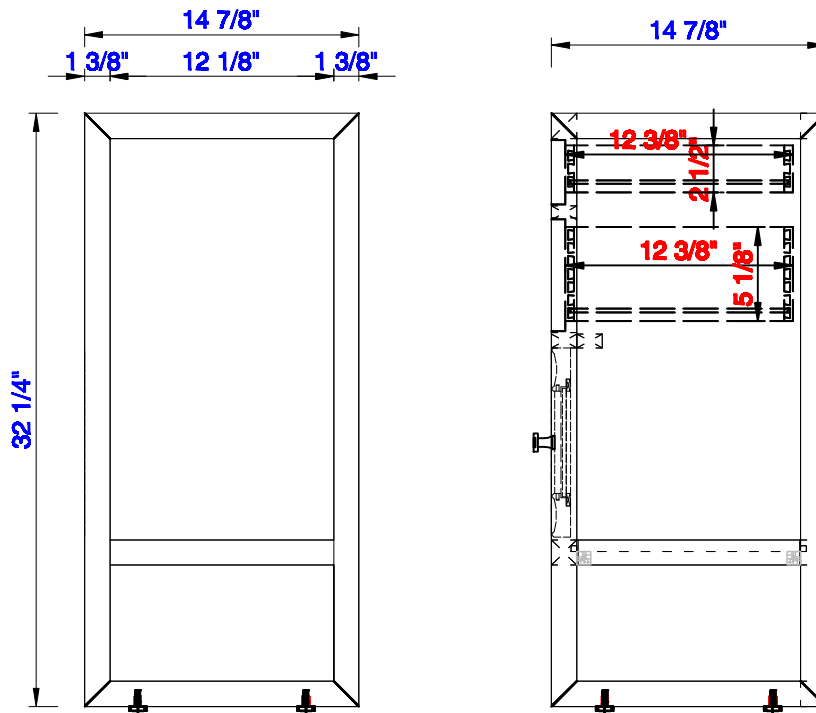

15"

Item Number:  
E645-B15L-MCA  
E645-B15L-GW

JAMES MARTIN

VANITIES™

Addison 15" Cabinet with  
Drawers & Door - Left  
Diagrams with Dimensions  
page 01 of 03

NOTE ONE: Countertops are not shown in these diagrams. (Cabinet Only)

JAMES MARTIN

VANITIES™

Addison 15" Cabinet with  
Drawers & Door -Left  
Diagrams with Dimensions  
page 02 of 03

NOTE ONE: Countertops are not shown in these diagrams . (Cabinet Only)  
Please consult our website for Countertop Diagrams: [www.jamesmartinvanities.com](http://www.jamesmartinvanities.com)

Version:202010

15"

Item Number:  
E645-B15L-MCA  
E645-B15L-GW

JAMES MARTIN

VANITIES™

Addison 15" Cabinet with  
Drawers & Door - Left  
Diagrams with Dimensions  
page 03 of 03

**NOTE ONE:** Countertops are not shown in these diagrams . (Cabinet Only)

JAMES MARTIN

VANITIES™

Addison 381mm Cabinet with  
Drawers & Door - Left  
Diagrams with Dimensions  
page 01 of 03

**NOTE ONE:** Countertops are not shown in these diagrams. (Cabinet Only)

**NOTE TWO:** This cabinet does not have a Backsplash.