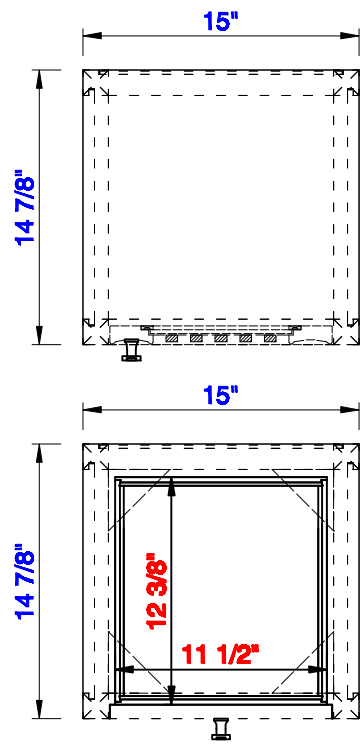

15"

Item Number:  
E645-B15L-MCA  
E645-B15L-GW

JAMES MARTIN

VANITIES™

Addison 15" Cabinet with  
Drawers & Door - Left  
Diagrams with Dimensions  
page 01 of 03

NOTE ONE: Countertops are not shown in these diagrams. (Cabinet Only)

NOTE TWO: This cabinet does not have a Backsplash.

Please consult our website for Countertop Diagrams: [www.jamesmartinvanities.com](http://www.jamesmartinvanities.com)

Version:202010

15"

Item Number:  
E645-B15L-MCA  
E645-B15L-GW

JAMES MARTIN

VANITIES™

Addison 15" Cabinet with  
Drawers & Door -Left  
Diagrams with Dimensions  
page 02 of 03

NOTE ONE: Countertops are not shown in these diagrams . (Cabinet Only)  
Please consult our website for Countertop Diagrams: [www.jamesmartinvanities.com](http://www.jamesmartinvanities.com)

Version:202010

15"

Item Number:  
E645-B15L-MCA  
E645-B15L-GW

JAMES MARTIN

VANITIES™

Addison 15" Cabinet with  
Drawers & Door - Left  
Diagrams with Dimensions  
page 03 of 03

**NOTE ONE:** Countertops are not shown in these diagrams . (Cabinet Only)