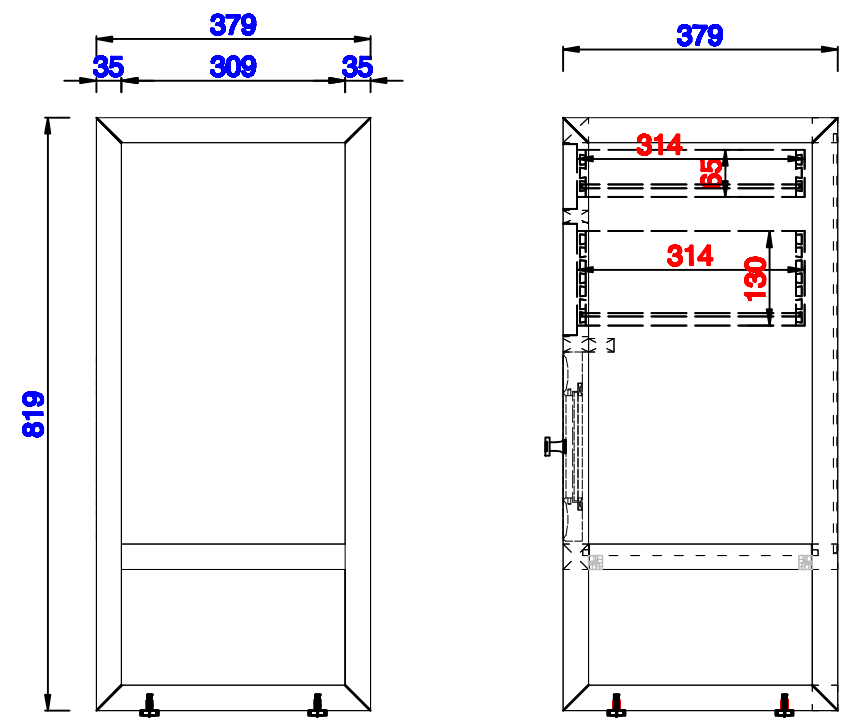

15"

Item Number:  
E645-B15L-MCA  
E645-B15L-GW

JAMES MARTIN

VANITIES™

Addison 15" Cabinet with  
Drawers & Door - Left  
Diagrams with Dimensions  
page 01 of 03

NOTE ONE: Countertops are not shown in these diagrams. (Cabinet Only)

Addison 381mm Cabinet with  
Drawers & Door - Left  
Diagrams with Dimensions  
page 02 of 03

**NOTE ONE:** Countertops are not shown in these diagrams . (Cabinet Only)  
Please consult our website for Countertop Diagrams: [www.jamesmartinvanities.com](http://www.jamesmartinvanities.com)

Version:202010

381mm

Item Number:  
E645-B15L-MCA  
E645-B15L-GW

JAMES MARTIN

VANITIES™

Addison 381mm Cabinet with  
Drawers & Door - Left  
Diagrams with Dimensions  
page 03 of 03

NOTE ONE: Countertops are not shown in these diagrams . (Cabinet Only)

JAMES MARTIN

VANITIES™

Addison 15" Cabinet with  
Drawers & Door - Right  
Diagrams with Dimensions  
page 01 of 03

NOTE ONE: Countertops are not shown in these diagrams. (Cabinet Only)

NOTE TWO: This cabinet does not have a Backsplash.