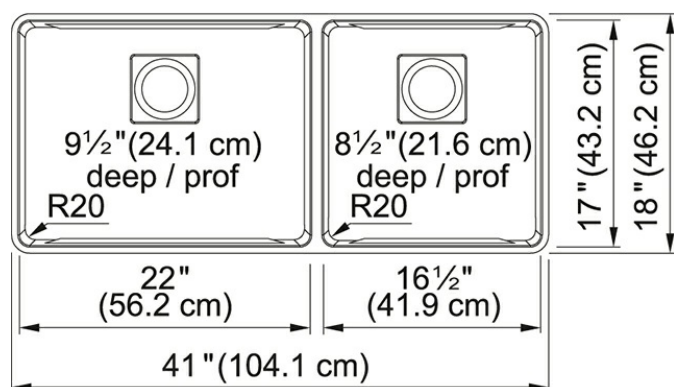

Product Picture

Technical Drawing

Product Dimensions

Length overall	41"
Width overall	18"
Length of large bowl	22"
Width of large bowl	17"
Depth of large bowl	9 1/2"
Length of small bowl	16 1/2"
Width of small bowl	17"
Depth of small bowl	8 1/2"
Minimum Cabinet Size	45"

General Information

Type of Material	18 Gauge Stainless Steel
Number of Bowls	2
Faucet Hole	None
Cut-Out Template	Yes
Where to buy	Showroom

Article Numbers

FUN#	122.0638.283
US Part Number	PTX160-40