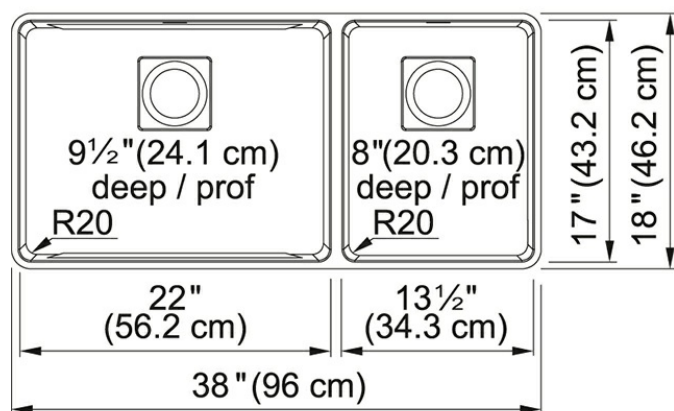

Product Picture

Technical Drawing

Product Dimensions

Length overall	38"
Width overall	18"
Length of large bowl	22"
Width of large bowl	17"
Depth of large bowl	9 1/2"
Length of small bowl	13 1/2"
Width of small bowl	17"
Depth of small bowl	8"
Minimum Cabinet Size	42"

General Information

Type of Material	18 Gauge Stainless Steel
Number of Bowls	2
Faucet Hole	None
Cut-Out Template	Yes
Where to buy	Showroom

Article Numbers

FUN#	122.0638.281
US Part Number	PTX160-37