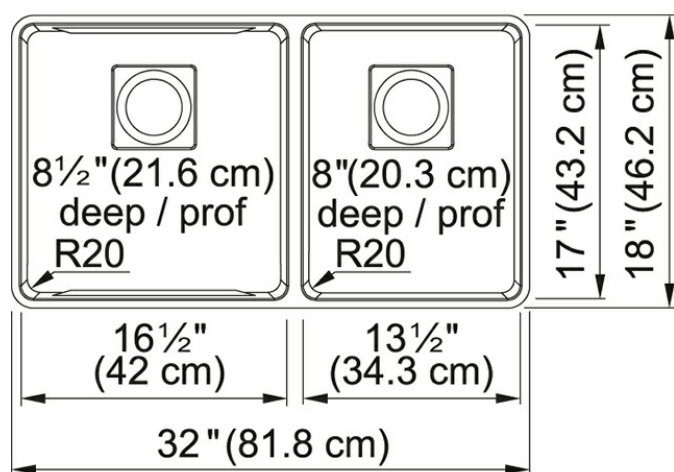

### Technical Drawing

### Product Dimensions

Length overall	32"
Width overall	18"
Length of large bowl	16 1/2"
Width of large bowl	17"
Depth of large bowl	8 1/2"
Length of small bowl	13 1/2"
Width of small bowl	17"
Depth of small bowl	8"
Minimum Cabinet Size	36"

### General Information

Type of Material	18 Gauge Stainless Steel
Number of Bowls	2
Faucet Hole	None
Cut-Out Template	Yes
Where to buy	Showroom