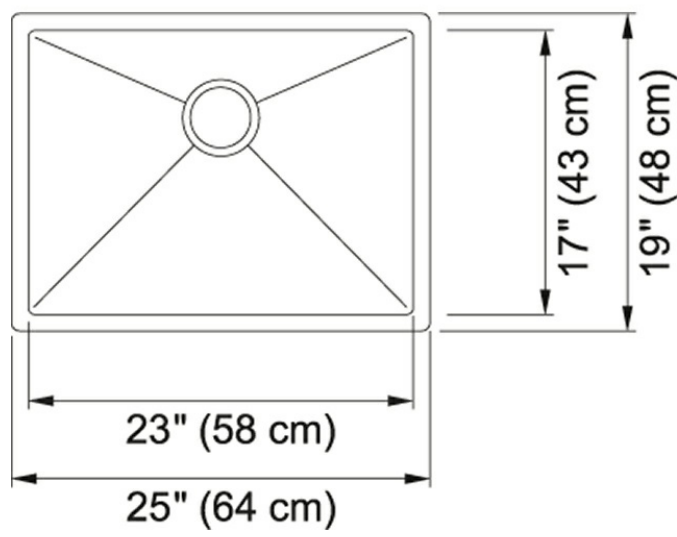

Professional Series ODX110-2310-316 Stainless Steel

Product Picture

Product Dimensions

Length overall	25 3/16"
Width overall	19"
Length of large bowl	23"
Width of large bowl	17"
Depth of large bowl	10"
Minimum Cabinet Size	30 5/16"

General Information

Number of Bowls	1
-----------------	---

Technical Drawing

Article Numbers

FUN#	122.0274.293
US Part Number	ODX110-2310-316