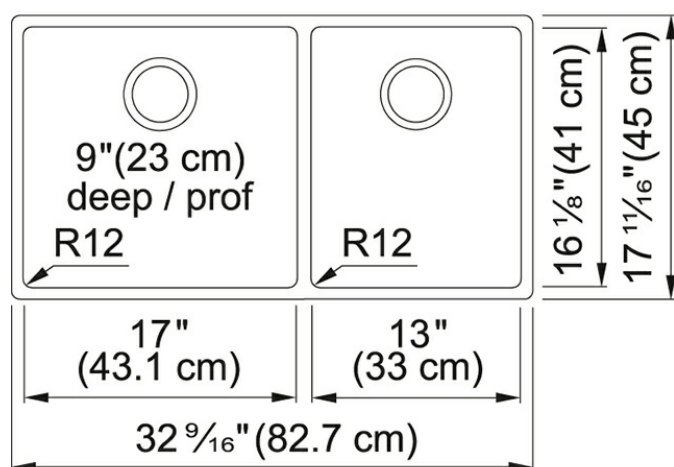

### Technical Drawing

### Product Dimensions

Length overall	32 9/16"
Width overall	17 11/16"
Length of large bowl	17"
Width of large bowl	16 1/8"
Depth of large bowl	9"
Length of small bowl	13"
Width of small bowl	16 1/8"
Depth of small bowl	9"
Minimum Cabinet Size	36"

### General Information

Type of Material	18 Gauge Stainless Steel
Number of Bowls	2
Faucet Hole	None
Where to buy	Showroom