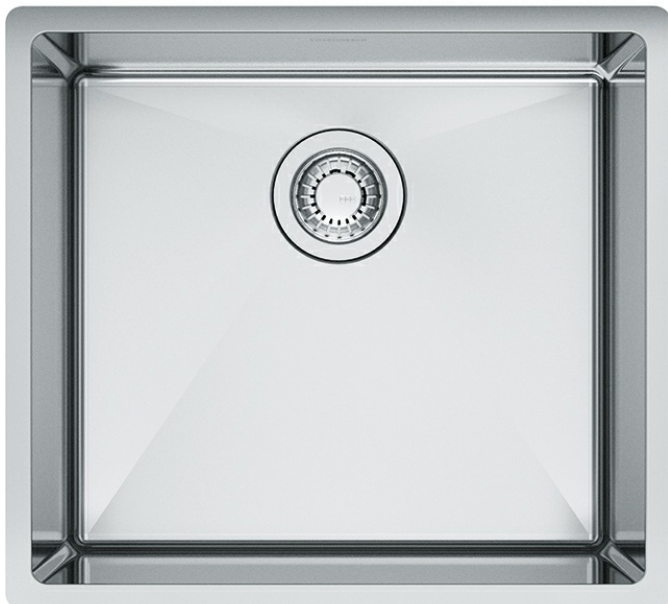

Cube CUX11019 Stainless Steel

The Cube family of handcrafted undermount sinks combines Swiss engineering with sleek, minimalist design. Available in single- and double-bowl styles, the sinks feature a smooth bowl design with a clean look, an easy-to-clean pearl finish and sound dampening pads.

Product Picture

Technical Drawing

Product Dimensions

| | |
|----------------------|----------|
| Length overall | 19 9/16" |
| Width overall | 17 3/4" |
| Length of large bowl | 18" |
| Width of large bowl | 16 1/8" |
| Depth of large bowl | 9" |
| Minimum Cabinet Size | 24" |

General Information

| | |
|------------------|--------------------------|
| Type of Material | 18 Gauge Stainless Steel |
| Number of Bowls | 1 |
| Faucet Hole | None |
| Where to buy | Showroom |

Article Numbers