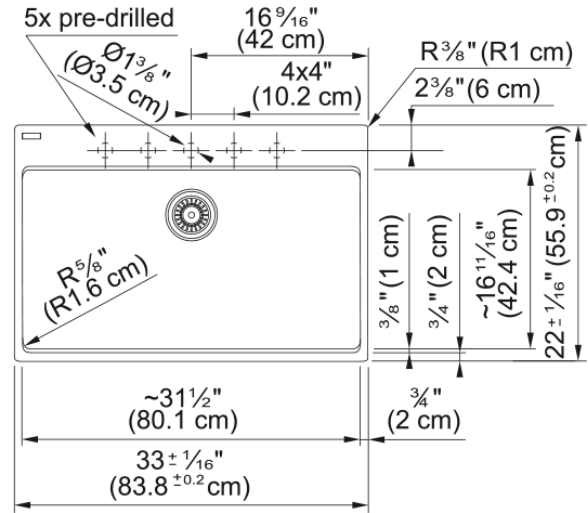

## Technical Data

### Product Dimensions

Exterior size: right to left	33
Exterior size: front to back	22.008
Large bowl size: right to left	31.457
Large bowl size: front to back	16.614
Large bowl: depth	9.488

### Product specifications

Installation type	Topmount / drop in
Drain hole	3 1/2"
Position of drainer	No drainer