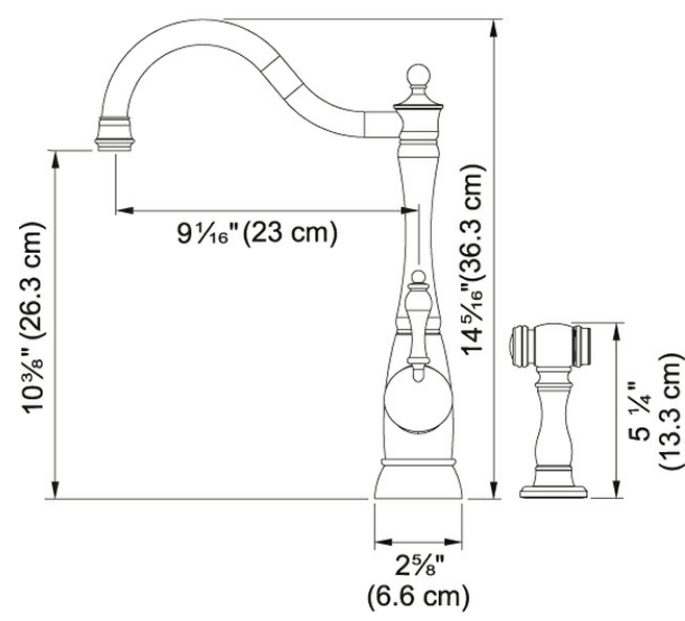

Farm House FFS180 Satin Nickel

Product Picture

Product Information

Version	Side Spray
Spray Type	Full and Needle Spray
Faucet Operation	Side Lever
Flow Rate	1.75 gpm
Cartridge	25mm Ceramic Cartridge
Where to buy	Showroom
Countertop hole diameter	1 3/8"

Technical Drawing

Article Numbers

FUN#	115.0498.251
------	--------------