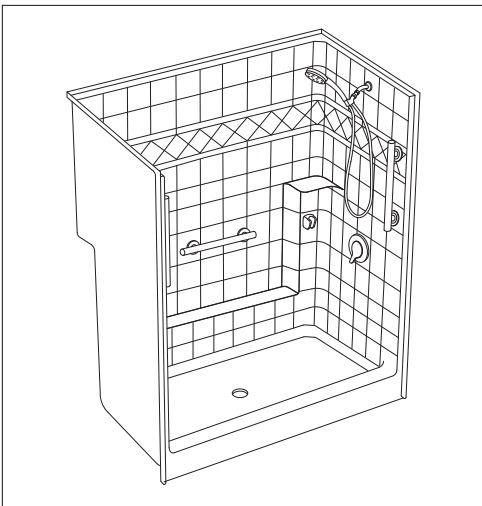

ELLA'S MILLENNIAL SERIES

New Construction One-Piece Showers

Specification Manual

60" x 33" x 77"

Low Threshold Shower Stall & Kit

Imperial Package with Chrome Grab Bars and Shower Assembly

For more product information visit ellasbubbles.com
or call Ella's Bubbles toll free at 1-800-480-6850

Ella's Millennial Series

60" x 33" x 77" New Construction One-Piece Shower
Imperial Package with Chrome Bars and Shower Assembly

HANDED BY VALVE

Right-hand valve shown

Shipping Container

Preassembled Valve & Faucet

Representing Model Numbers

- ESM6033SHLWHT-VPKG4
- ESM6033SHLBON-VPKG4
- ESM6033SHLBIS-VPKG4
- ESM6033SHRWHT-VPKG4
- ESM6033SHRBON-VPKG4
- ESM6033SHRBIS-VPKG4

Technical Information

Material: Gelcoat Fiberglass
Overall Dimensions: 60 in. x 33 in. x 77 in.
Net Weight: 170 lbs.
Drain Location: Center
Threshold Height: 4 in.
Shipping Dimensions: 67 in. x 43 in. x 84 in.
Shipping Weight: 310 lbs.