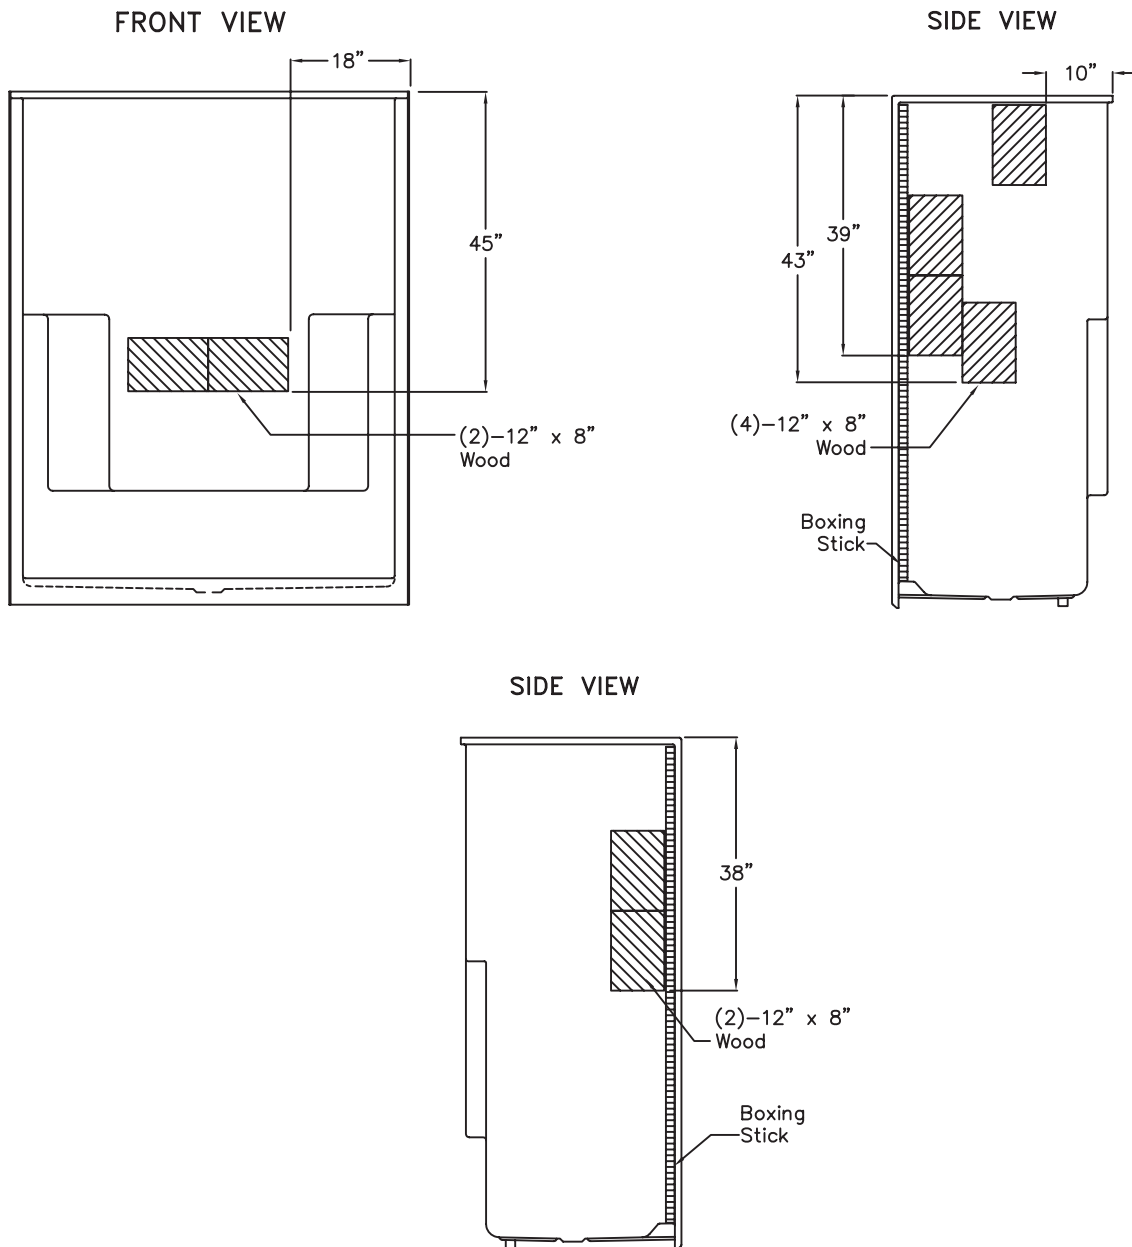

Representing Model Numbers

- ESM6033SHLWHT-VPKG4
- ESM6033SHLBON-VPKG4
- ESM6033SHLBIS-VPKG4
- ESM6033SHRWHT-VPKG4
- ESM6033SHRBON-VPKG4
- ESM6033SHRBIS-VPKG4

Technical Information

Material: Gelcoat Fiberglass
Overall Dimensions: 60 in. x 33 in. x 77 in.
Net Weight: 170 lbs.
Drain Location: Center
Threshold Height: 4 in.
Shipping Dimensions: 67 in. x 43 in. x 84 in.
Shipping Weight: 310 lbs.

Grabcessories

hansgrohe

ZURN®

Ella's Millennial Series

60" x 33" x 77" New Construction One-Piece Shower
 Imperial Package with Chrome Bars and Shower Assembly

SPECIFICATION DRAWINGS

Due to the nature of the materials, dimensions may vary $\pm \frac{1}{2}$ in.

Ella's Millennial Series

60" x 33" x 77" New Construction One-Piece Shower
Imperial Package with Chrome Bars and Shower Assembly

BOARD PLACEMENT DRAWING

Due to the nature of the materials, dimensions may vary $\pm \frac{1}{2}$ in.