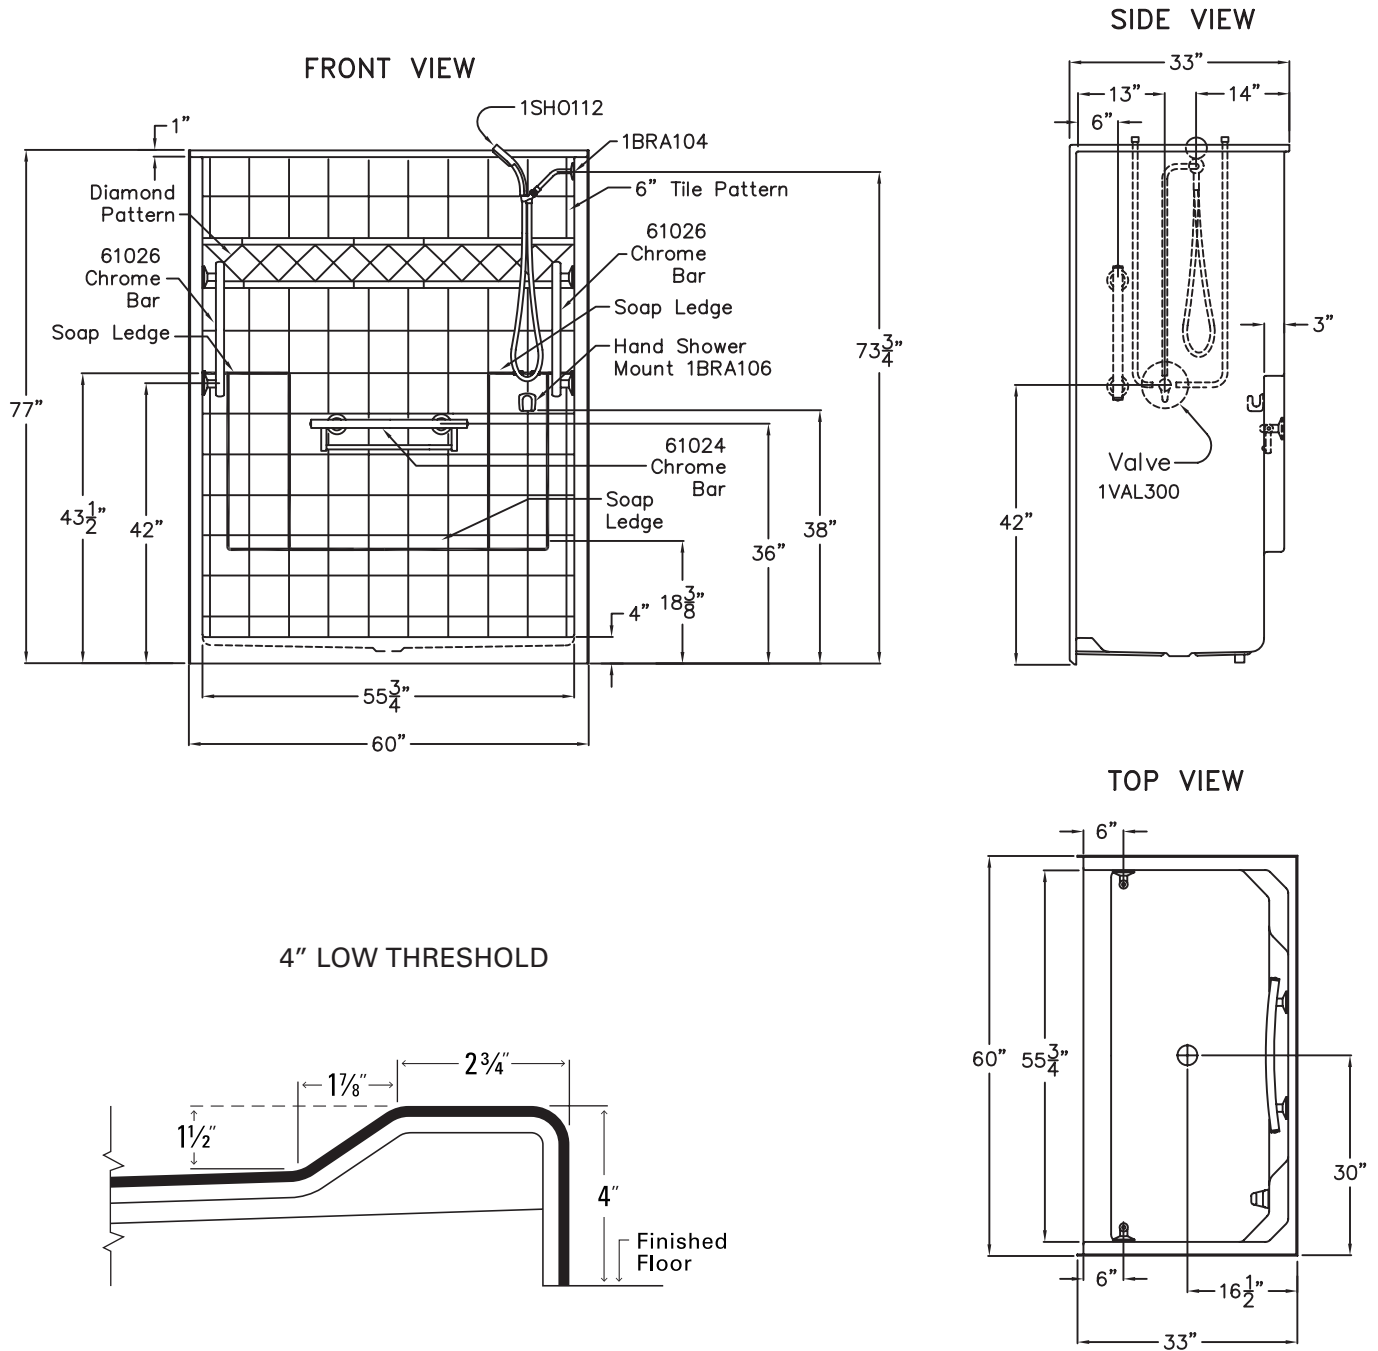

Grabcessories

hansgrohe

ZURN®

Ella's Millennial Series

60" x 33" x 77" New Construction One-Piece Shower
 Imperial Package with Chrome Bars and Shower Assembly

SPECIFICATION DRAWINGS

Due to the nature of the materials, dimensions may vary $\pm \frac{1}{2}$ in.

Ella's Millennial Series

60" x 33" x 77" New Construction One-Piece Shower
Imperial Package with Chrome Bars and Shower Assembly

BOARD PLACEMENT DRAWING

Due to the nature of the materials, dimensions may vary $\pm \frac{1}{2}$ in.