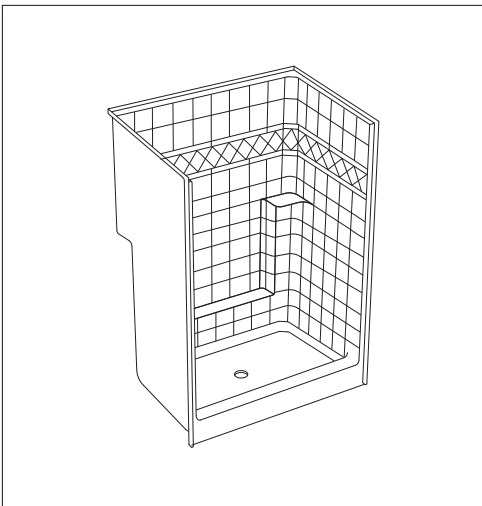

## Standard

*New Construction One-Piece Showers*

## Specification Manual

**48" x 37" x 80"**

Low Threshold Shower Stall & Kit  
*Standard Package*

For more product information visit [ellasbubbles.com](http://ellasbubbles.com)  
or call Ella's Bubbles toll free at 1-800-480-6850

## Standard

48" x 37" x 80" New Construction One-Piece Shower  
Standard Package