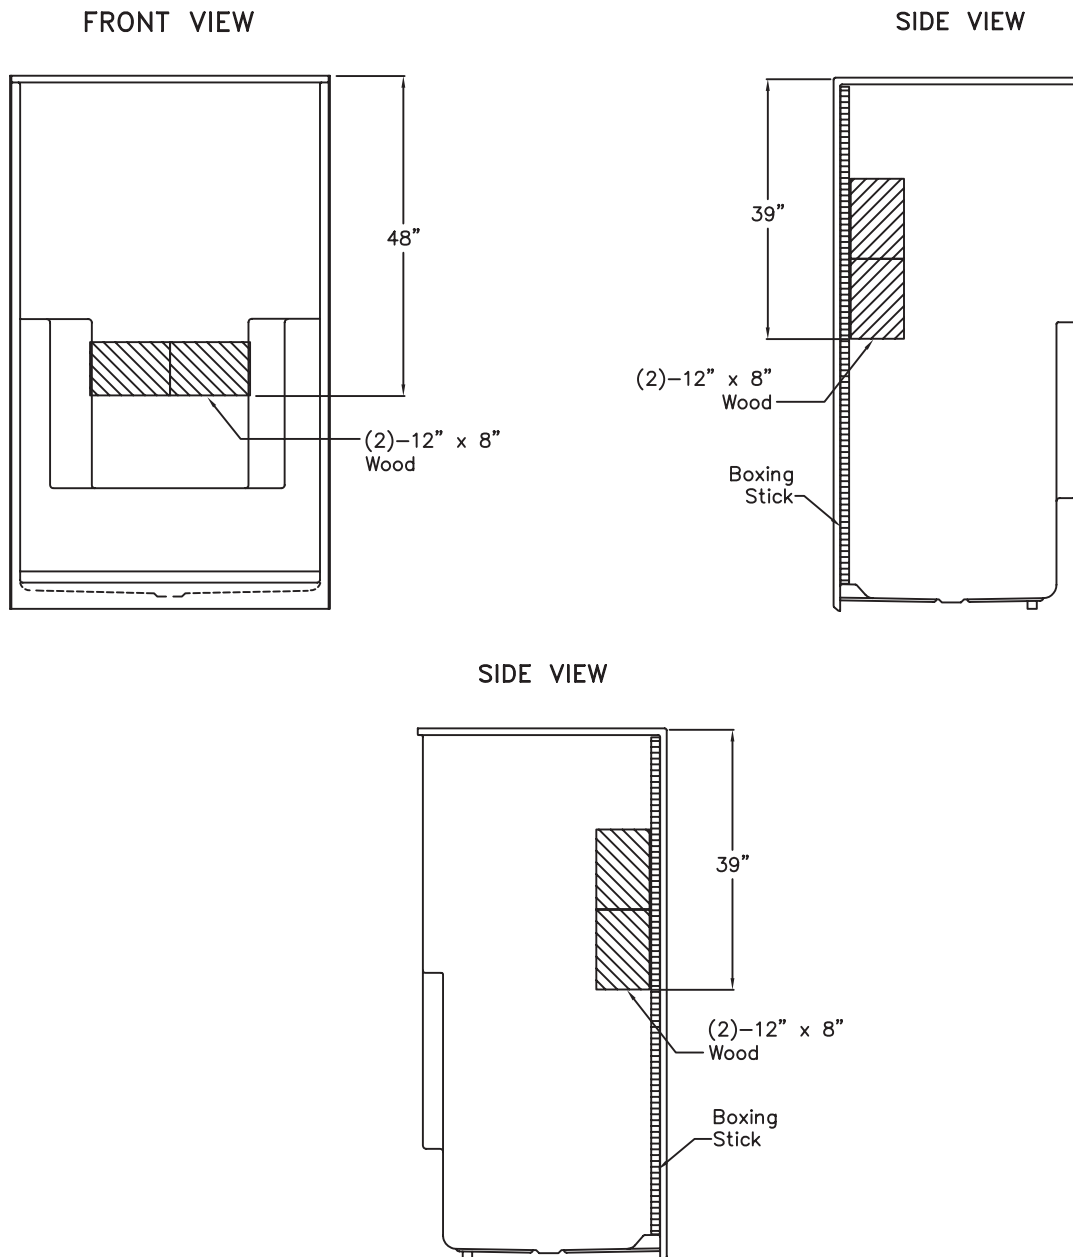

# Standard

48" x 37" x 80" New Construction One-Piece Shower  
Standard Package

## SPECIFICATION DRAWINGS

Due to the nature of the materials, dimensions may vary  $\pm \frac{1}{2}$  in.

## BOARD PLACEMENT DRAWING

Due to the nature of the materials, dimensions may vary  $\pm 1/2$  in.