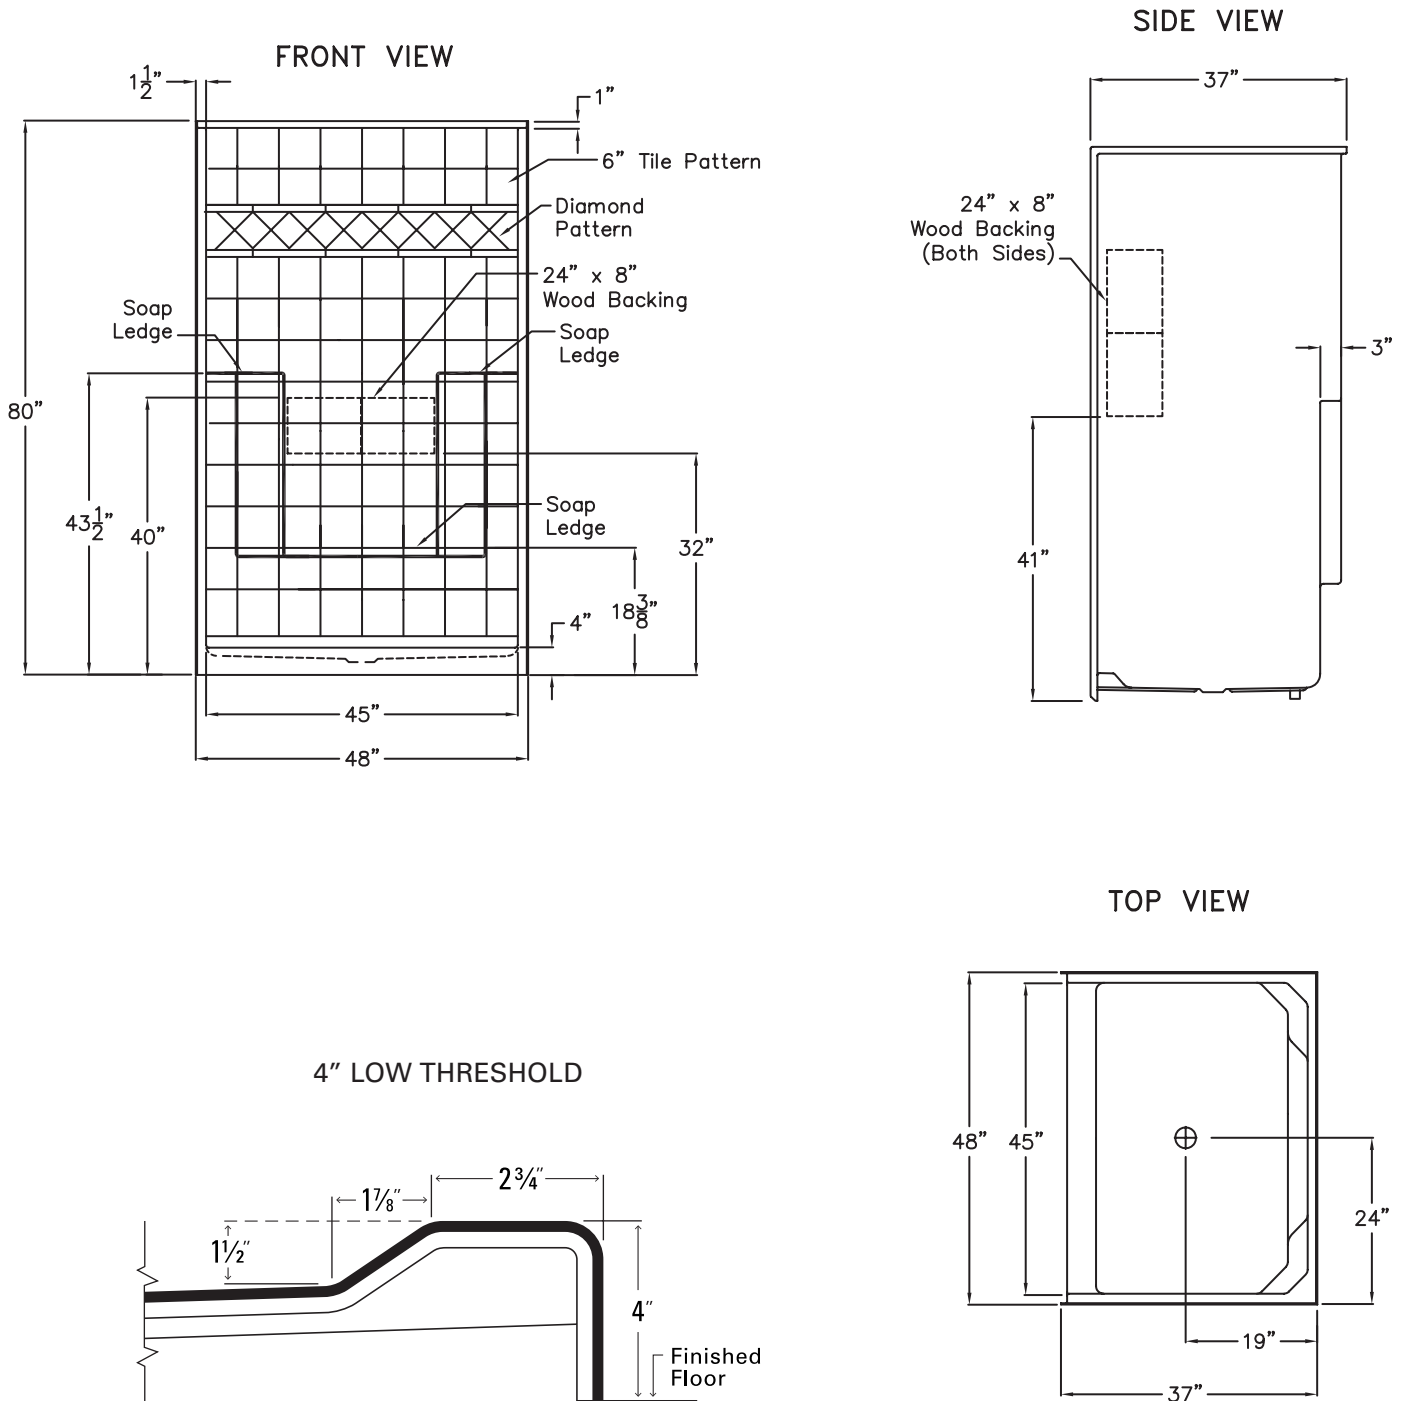

SPECIFICATION DRAWINGS

Due to the nature of the materials, dimensions may vary $\pm \frac{1}{2}$ in.