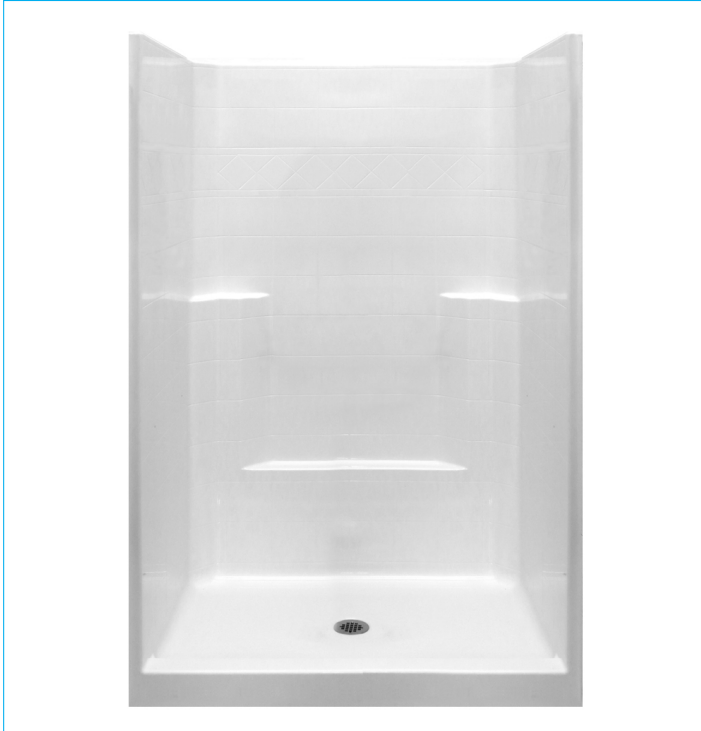

## Specification Manual

**48" x 37" x 80"**

Low Threshold Shower Stall & Kit  
*Standard Package*

For more product information visit [ellasbubbles.com](http://ellasbubbles.com)  
or call Ella's Bubbles toll free at 1-800-480-6850

## Standard

48" x 37" x 80" New Construction One-Piece Shower  
Standard Package

### HANDED BY DRAIN

White color option shown

Shipping Container

Fiberglass Reinforced Walls

## Standard

48" x 37" x 80" New Construction One-Piece Shower  
*Standard Package*

---