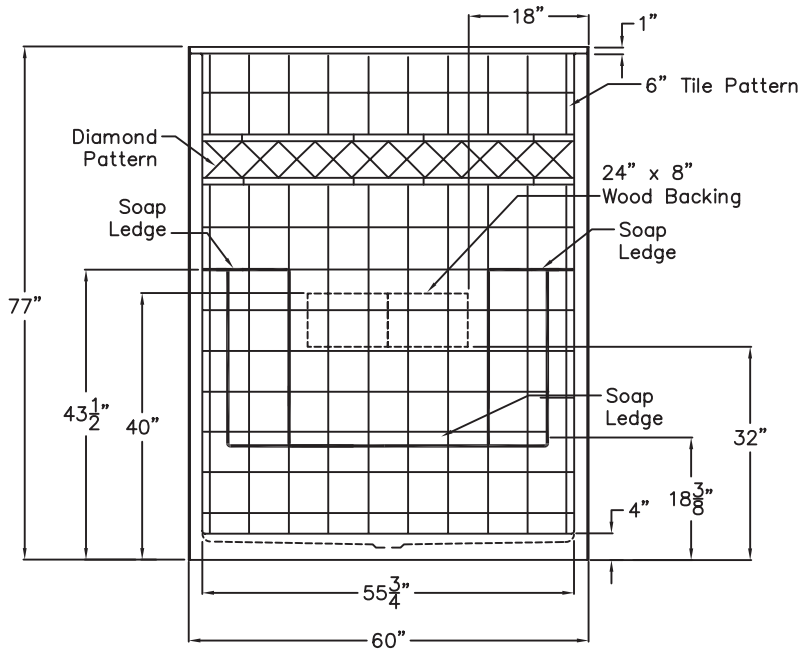

MANUFACTURED AND ASSEMBLED IN
THE UNITED STATES OF AMERICA

Standard

60" x 33" x 77" New Construction One-Piece Shower
Standard Package

PACKAGE ACCESSORIES

Chrome Strainer Brass Drain
with Friction Seal – 2 in.

Standard

60" x 33" x 77" New Construction One-Piece Shower
Standard Package

SPECIFICATION DRAWINGS

Due to the nature of the materials, dimensions may vary $\pm 1/2$ in.

FRONT VIEW

SIDE VIEW

TOP VIEW

4" LOW THRESHOLD

Standard

60" x 33" x 77" New Construction One-Piece Shower
Standard Package

BOARD PLACEMENT DRAWING

Due to the nature of the materials, dimensions may vary $\pm \frac{1}{2}$ in.

Standard

60" x 33" x 77" New Construction One-Piece Shower
Standard Package