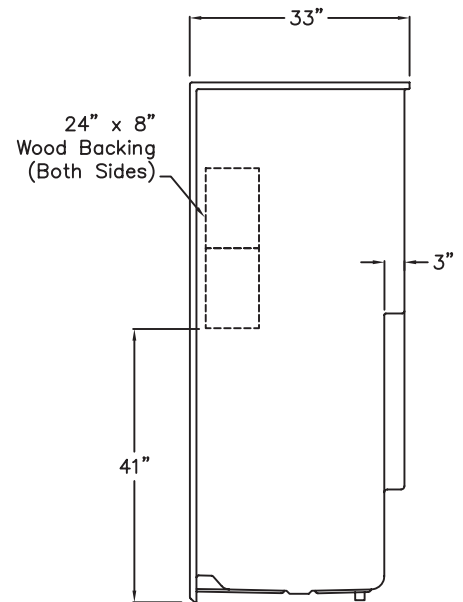

Technical Information

Material: Gelcoat Fiberglass
Overall Dimensions: 60 in. x 33 in. x 77 in.
Net Weight: 145 lbs.
Drain Location: Center
Threshold Height: 4 in.
Shipping Dimensions: 67 in. x 43 in. x 84 in.
Shipping Weight: 285 lbs.

MANUFACTURED AND ASSEMBLED IN
THE UNITED STATES OF AMERICA

Standard

60" x 33" x 77" New Construction One-Piece Shower
Standard Package

PACKAGE ACCESSORIES

Chrome Strainer Brass Drain
with Friction Seal – 2 in.

Standard

60" x 33" x 77" New Construction One-Piece Shower
Standard Package

SPECIFICATION DRAWINGS

Due to the nature of the materials, dimensions may vary $\pm 1/2$ in.

FRONT VIEW

SIDE VIEW

TOP VIEW

4" LOW THRESHOLD

Standard

60" x 33" x 77" New Construction One-Piece Shower
Standard Package

BOARD PLACEMENT DRAWING

Due to the nature of the materials, dimensions may vary $\pm \frac{1}{2}$ in.

Standard

60" x 33" x 77" New Construction One-Piece Shower
Standard Package