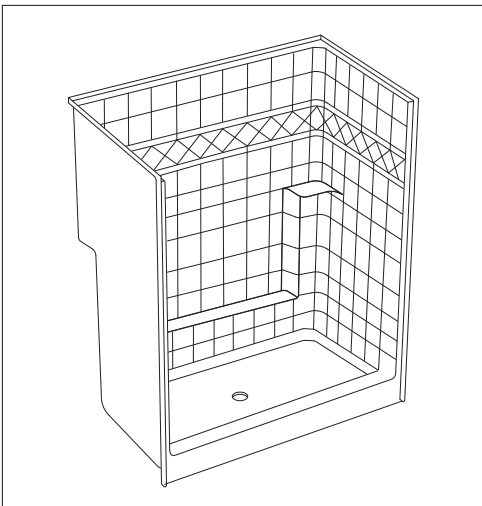

Standard

New Construction One-Piece Showers

Specification Manual

60" x 33" x 77"

Low Threshold Shower Stall & Kit
Standard Package

For more product information visit ellasbubbles.com
or call Ella's Bubbles toll free at 1-800-480-6850

Standard

60" x 33" x 77" New Construction One-Piece Shower
Standard Package

HANDED BY DRAIN

White color option shown

Shipping Container

Fiberglass Reinforced Walls

Representing Model Numbers

- ESM6033SHCWHT
- ESM6033SHCBON
- ESM6033SHCBIS

Technical Information

Material: Gelcoat Fiberglass
Overall Dimensions: 60 in. x 33 in. x 77 in.
Net Weight: 145 lbs.
Drain Location: Center
Threshold Height: 4 in.
Shipping Dimensions: 67 in. x 43 in. x 84 in.
Shipping Weight: 285 lbs.

Standard

60" x 33" x 77" New Construction One-Piece Shower
Standard Package

SPECIFICATION DRAWINGS

Due to the nature of the materials, dimensions may vary $\pm 1/2$ in.

FRONT VIEW

SIDE VIEW

TOP VIEW

4" LOW THRESHOLD