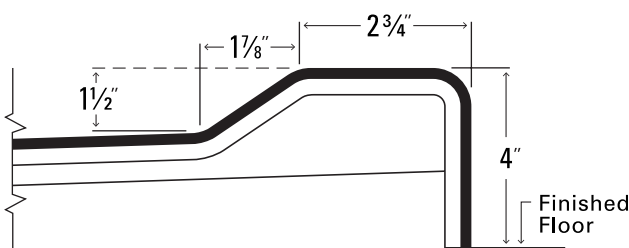

Technical Information

Material: Gelcoat Fiberglass
Overall Dimensions: 60 in. x 33 in. x 77 in.
Net Weight: 145 lbs.
Drain Location: Center
Threshold Height: 4 in.
Shipping Dimensions: 67 in. x 43 in. x 84 in.
Shipping Weight: 285 lbs.

MANUFACTURED AND ASSEMBLED IN
THE UNITED STATES OF AMERICA

Standard

60" x 33" x 77" New Construction One-Piece Shower
Standard Package

PACKAGE ACCESSORIES

Chrome Strainer Brass Drain
with Friction Seal – 2 in.

Standard

60" x 33" x 77" New Construction One-Piece Shower
Standard Package

SPECIFICATION DRAWINGS

Due to the nature of the materials, dimensions may vary $\pm 1/2$ in.

FRONT VIEW

SIDE VIEW

TOP VIEW

4" LOW THRESHOLD

Standard

60" x 33" x 77" New Construction One-Piece Shower
Standard Package

BOARD PLACEMENT DRAWING

Due to the nature of the materials, dimensions may vary $\pm \frac{1}{2}$ in.

Standard

60" x 33" x 77" New Construction One-Piece Shower
Standard Package