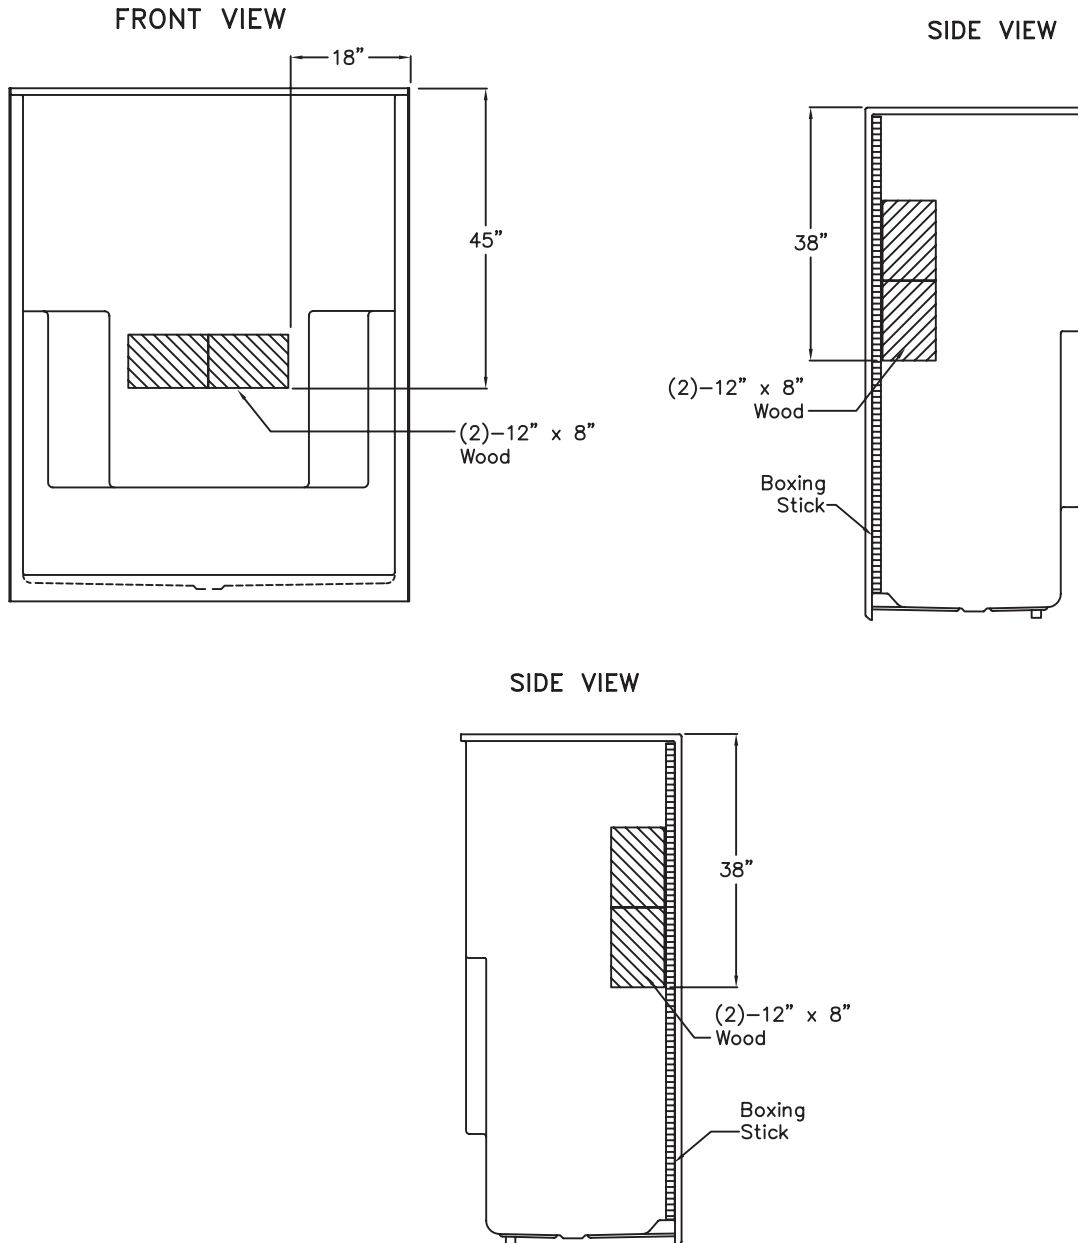

Standard

60" x 33" x 77" New Construction One-Piece Shower
Standard Package

HANDED BY DRAIN

White color option shown

Shipping Container

Fiberglass Reinforced Walls

Representing Model Numbers

- ESM6033SHCWHT
- ESM6033SHCBON
- ESM6033SHCBIS

Technical Information

Material: Gelcoat Fiberglass
Overall Dimensions: 60 in. x 33 in. x 77 in.
Net Weight: 145 lbs.
Drain Location: Center
Threshold Height: 4 in.
Shipping Dimensions: 67 in. x 43 in. x 84 in.
Shipping Weight: 285 lbs.

Standard

60" x 33" x 77" New Construction One-Piece Shower
Standard Package

SPECIFICATION DRAWINGS

Due to the nature of the materials, dimensions may vary $\pm 1/2$ in.

FRONT VIEW

SIDE VIEW

TOP VIEW

4" LOW THRESHOLD

Standard

60" x 33" x 77" New Construction One-Piece Shower
Standard Package

BOARD PLACEMENT DRAWING

Due to the nature of the materials, dimensions may vary $\pm \frac{1}{2}$ in.

Standard

60" x 33" x 77" New Construction One-Piece Shower
Standard Package