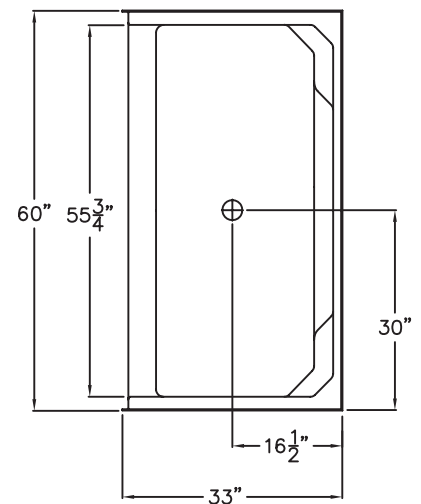

Technical Information

Material: Gelcoat Fiberglass
Overall Dimensions: 60 in. x 33 in. x 77 in.
Net Weight: 145 lbs.
Drain Location: Center
Threshold Height: 4 in.
Shipping Dimensions: 67 in. x 43 in. x 84 in.
Shipping Weight: 285 lbs.

MANUFACTURED AND ASSEMBLED IN
THE UNITED STATES OF AMERICA

Standard

60" x 33" x 77" New Construction One-Piece Shower
Standard Package

PACKAGE ACCESSORIES

Chrome Strainer Brass Drain
with Friction Seal – 2 in.

Standard

60" x 33" x 77" New Construction One-Piece Shower
Standard Package

SPECIFICATION DRAWINGS

Due to the nature of the materials, dimensions may vary $\pm 1/2$ in.

FRONT VIEW

SIDE VIEW

TOP VIEW

4" LOW THRESHOLD

Standard

60" x 33" x 77" New Construction One-Piece Shower
Standard Package

BOARD PLACEMENT DRAWING

Due to the nature of the materials, dimensions may vary $\pm \frac{1}{2}$ in.

Standard

60" x 33" x 77" New Construction One-Piece Shower
Standard Package