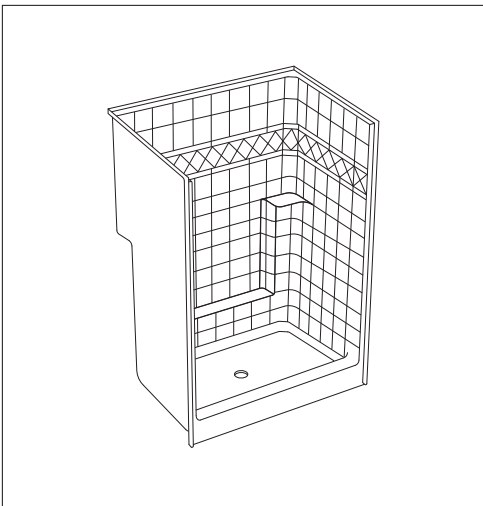

Standard

New Construction One-Piece Showers

Specification Manual

42" x 42" x 80"

Low Threshold Shower Stall & Kit
Standard Package

For more product information visit ellasbubbles.com
or call Ella's Bubbles toll free at 1-800-480-6850

Standard

42" x 42" x 80" New Construction One-Piece Shower
Standard Package

HANDED BY DRAIN

White color option shown

Shipping Container

Fiberglass Reinforced Walls

Representing Model Numbers

- ESM4242SHCWHT
- ESM4242SHCBON
- ESM4242SHCBIS

Technical Information

Material: Gelcoat Fiberglass
Overall Dimensions: 42 in. x 42 in. x 80 in.
Net Weight: 165 lbs.
Drain Location: Center
Threshold Height: 4 in.
Shipping Dimensions: 53 in. x 42 in. x 84 in.
Shipping Weight: 285 lbs.

BOARD PLACEMENT DRAWING

Due to the nature of the materials, dimensions may vary $\pm \frac{1}{2}$ in.

Standard

42" x 42" x 80" New Construction One-Piece Shower
Standard Package

PRODUCT FEATURES

Luxurious & Safe Design