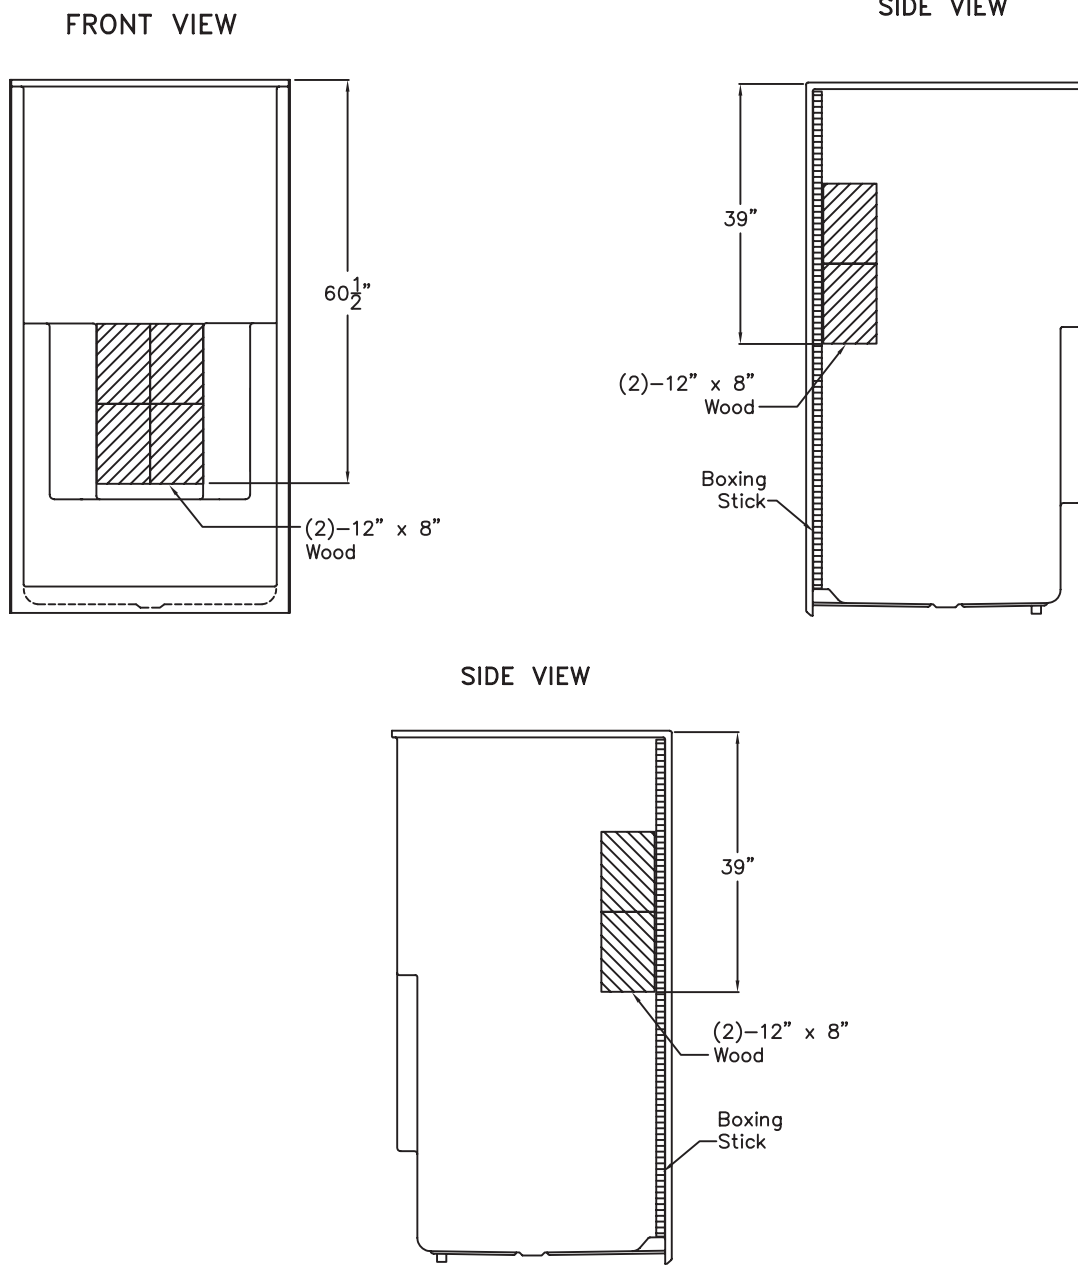

Technical Information

Material: Gelcoat Fiberglass
Overall Dimensions: 42 in. x 42 in. x 80 in.
Net Weight: 165 lbs.
Drain Location: Center
Threshold Height: 4 in.
Shipping Dimensions: 53 in. x 42 in. x 84 in.
Shipping Weight: 285 lbs.

MANUFACTURED AND ASSEMBLED IN
THE UNITED STATES OF AMERICA

Standard

42" x 42" x 80" New Construction One-Piece Shower
Standard Package

ella
by ella's bubbles

Chrome Strainer Brass Drain
with Friction Seal – 2 in.

Standard

42" x 42" x 80" New Construction One-Piece Shower
Standard Package

SPECIFICATION DRAWINGS

Due to the nature of the materials, dimensions may vary $\pm \frac{1}{2}$ in.

Standard

42" x 42" x 80" New Construction One-Piece Shower
Standard Package

BOARD PLACEMENT DRAWING

Due to the nature of the materials, dimensions may vary $\pm \frac{1}{2}$ in.

Standard

42" x 42" x 80" New Construction One-Piece Shower
Standard Package

PRODUCT FEATURES

Luxurious & Safe Design