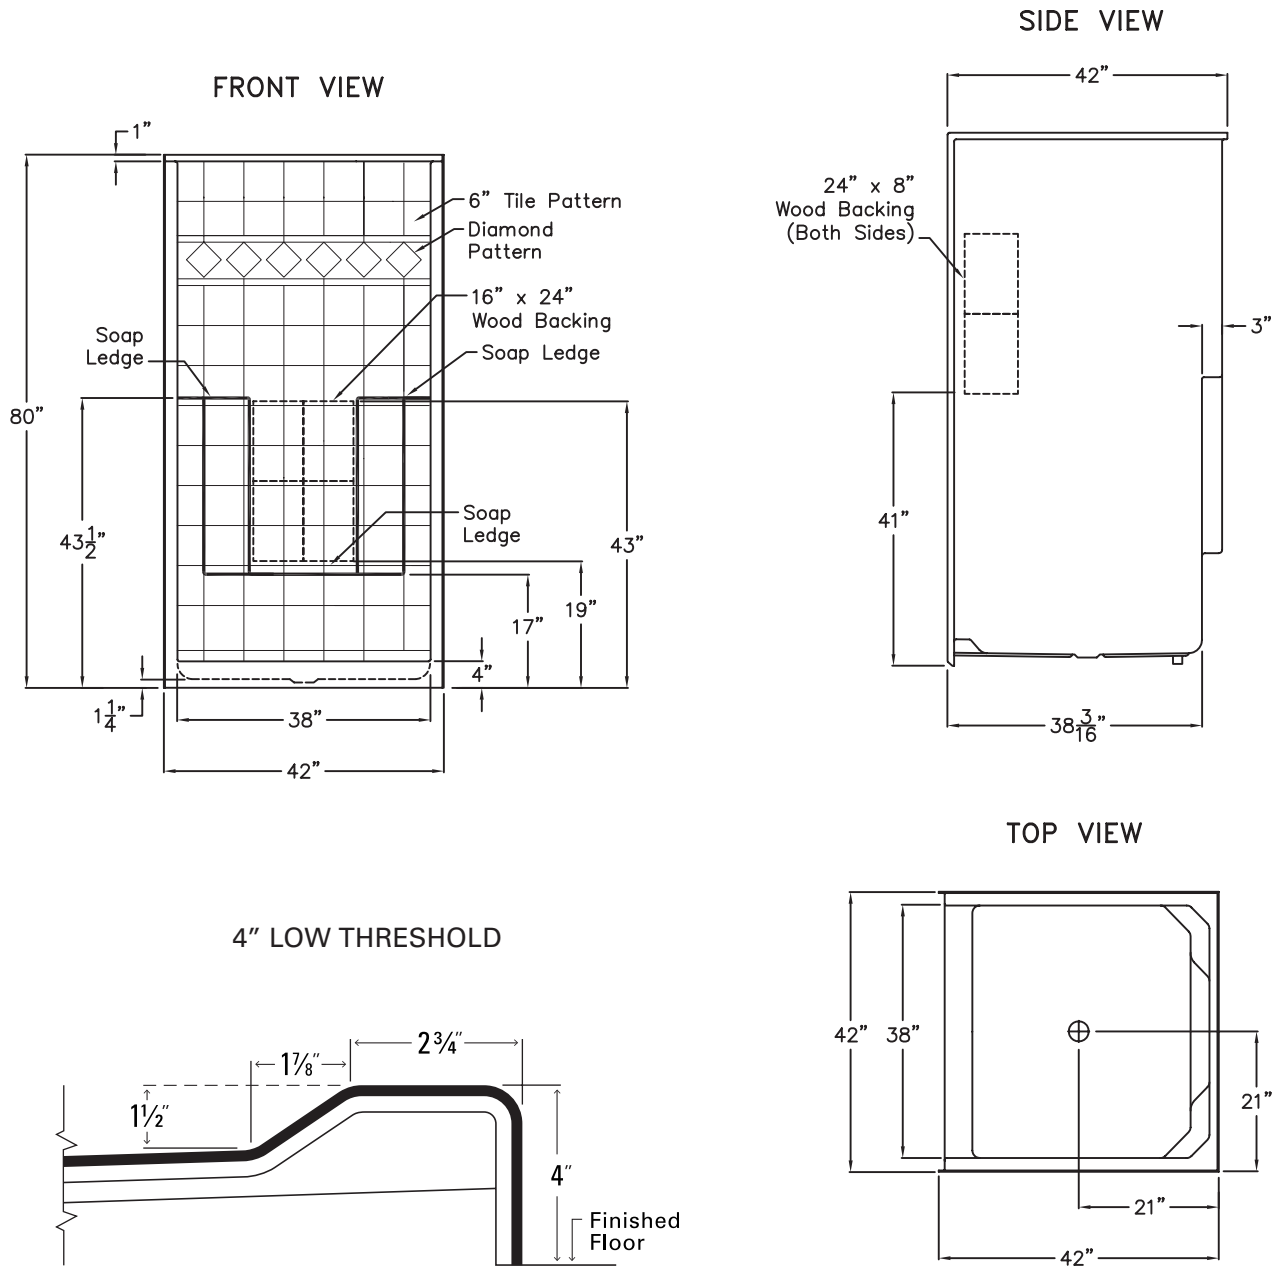

Technical Information

Material: Gelcoat Fiberglass
Overall Dimensions: 42 in. x 42 in. x 80 in.
Net Weight: 165 lbs.
Drain Location: Center
Threshold Height: 4 in.
Shipping Dimensions: 53 in. x 42 in. x 84 in.
Shipping Weight: 285 lbs.

MANUFACTURED AND ASSEMBLED IN
THE UNITED STATES OF AMERICA

Standard

42" x 42" x 80" New Construction One-Piece Shower
Standard Package

ella
by ella's bubbles

Chrome Strainer Brass Drain
with Friction Seal – 2 in.

Standard

42" x 42" x 80" New Construction One-Piece Shower
Standard Package

SPECIFICATION DRAWINGS

Due to the nature of the materials, dimensions may vary $\pm \frac{1}{2}$ in.

Standard

42" x 42" x 80" New Construction One-Piece Shower
Standard Package

BOARD PLACEMENT DRAWING

Due to the nature of the materials, dimensions may vary $\pm \frac{1}{2}$ in.

Standard

42" x 42" x 80" New Construction One-Piece Shower
Standard Package

PRODUCT FEATURES

Luxurious & Safe Design