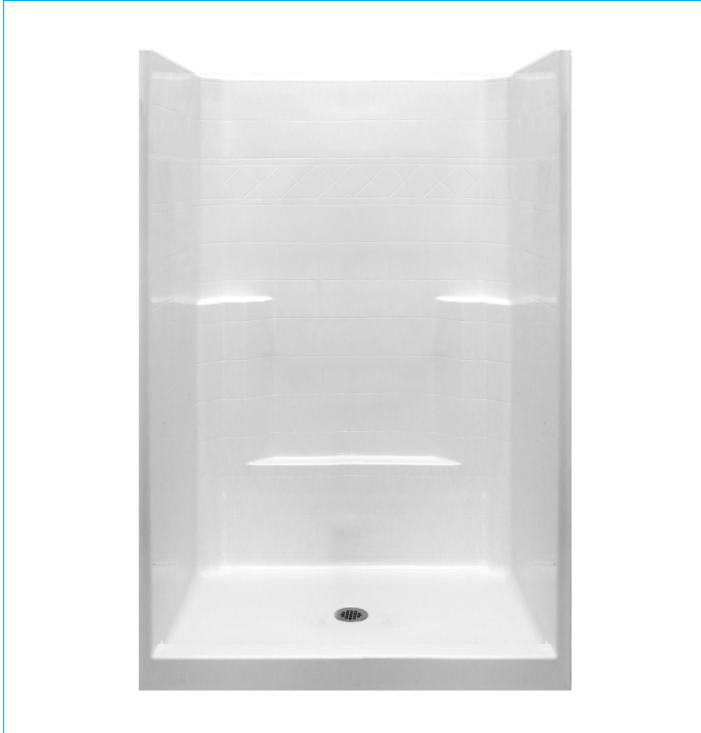

Standard

New Construction One-Piece Showers

Specification Manual

42" x 42" x 80"

Low Threshold Shower Stall & Kit
Standard Package

For more product information visit ellasbubbles.com
or call Ella's Bubbles toll free at 1-800-480-6850

Standard

42" x 42" x 80" New Construction One-Piece Shower
Standard Package

HANDED BY DRAIN

White color option shown

Shipping Container

Fiberglass Reinforced Walls

Representing Model Numbers

- ESM4242SHCWHT
- ESM4242SHCBON
- ESM4242SHCBIS

Technical Information

Material: Gelcoat Fiberglass
Overall Dimensions: 42 in. x 42 in. x 80 in.
Net Weight: 165 lbs.
Drain Location: Center
Threshold Height: 4 in.
Shipping Dimensions: 53 in. x 42 in. x 84 in.
Shipping Weight: 285 lbs.

MANUFACTURED AND ASSEMBLED IN
THE UNITED STATES OF AMERICA

Standard

42" x 42" x 80" New Construction One-Piece Shower
Standard Package

ella
by ella's bubbles

Chrome Strainer Brass Drain
with Friction Seal – 2 in.