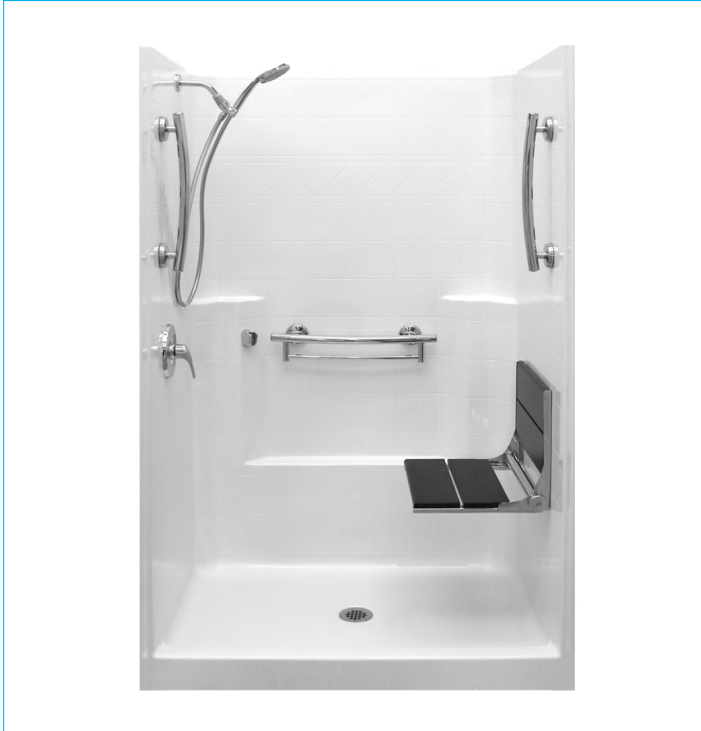

Imperial Valve & Seat Kit

New Construction One-Piece Showers

Specification Manual

42" x 42" x 80"

Low Threshold Shower Stall & Kit

Imperial Package with Chrome Grab Bars, Shower Valve Kit and Folding Seat

For more product information visit ellasbubbles.com
or call Ella's Bubbles toll free at 1-800-480-6850

Imperial Valve & Seat Kit

42" x 42" x 80" New Construction One-Piece Shower

Imperial Package with Chrome Grab Bars, Shower Valve Kit & Folding Seat

HANDED BY VALVE

Left-hand valve shown

Shipping Container

Preassembled Valve & Faucet

Imperial Valve & Seat Kit

42" x 42" x 80" New Construction One-Piece Shower

Imperial Package with Chrome Grab Bars, Shower Valve Kit & Folding Seat

ella
by ella's bubbles

PACKAGE ACCESSORIES

Zurn Shower Lever Handle and Etched Cover Plate

Imperial Valve & Seat Kit

48" x 37" x 80" New Construction One-Piece Shower

Imperial Package with Chrome Grab Bars, Shower Valve Kit & Folding Seat

PRODUCT FEATURES

Luxurious & Safe Design

- Architectural subway design tile pattern with diamond accent pattern for a traditionally modern aesthetic
- Integrated Grip Sure™ floor texture for safe mobility
- Molded soap, shampoo & foot ledges for added convenience