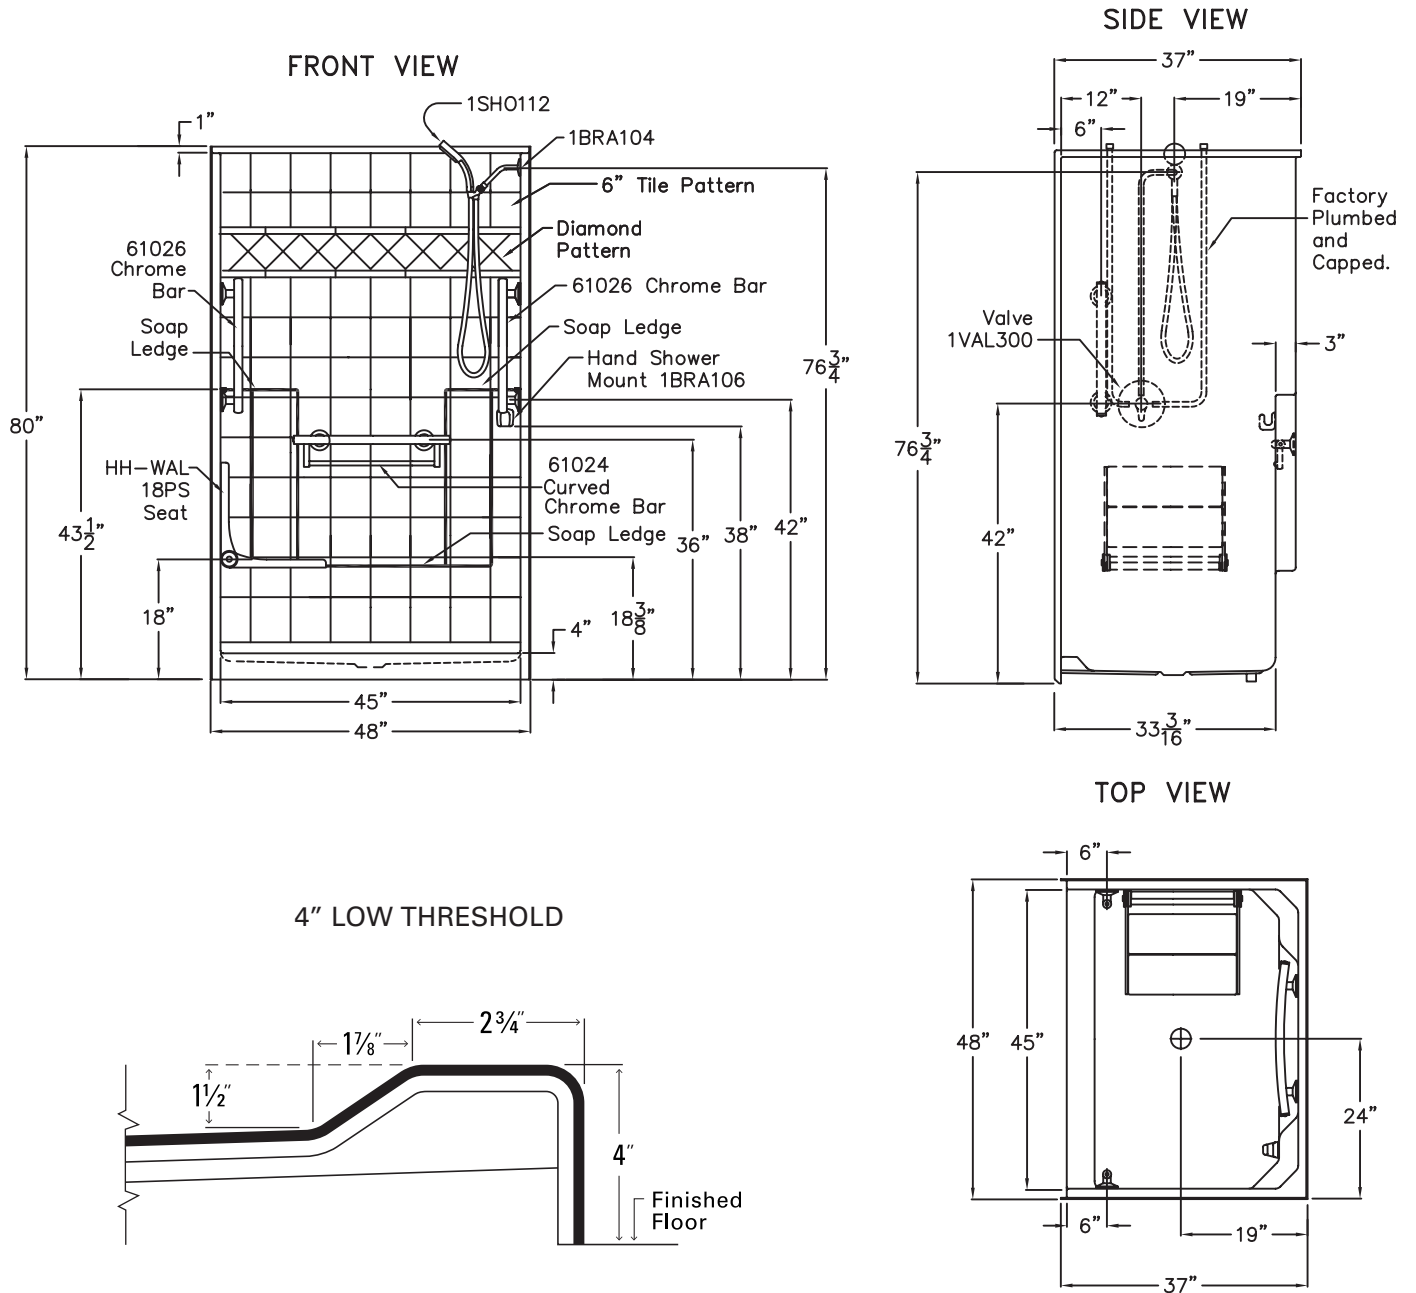

Grabcessories

hansgrohe

ZURN

Imperial Valve & Seat Kit

48" x 37" x 80" New Construction One-Piece Shower

Imperial Package with Chrome Grab Bars, Shower Valve Kit & Folding Seat

SPECIFICATION DRAWINGS

Due to the nature of the materials, dimensions may vary $\pm \frac{1}{2}$ in.

Imperial Valve & Seat Kit

48" x 37" x 80" New Construction One-Piece Shower

Imperial Package with Chrome Grab Bars, Shower Valve Kit & Folding Seat

BOARD PLACEMENT DRAWING

Due to the nature of the materials, dimensions may vary $\pm \frac{1}{2}$ in.

Imperial Valve & Seat Kit

48" x 37" x 80" New Construction One-Piece Shower

Imperial Package with Chrome Grab Bars, Shower Valve Kit & Folding Seat

PRODUCT FEATURES

Luxurious & Safe Design

- Architectural subway design tile pattern with diamond accent pattern for a traditionally modern aesthetic
- Integrated Grip Sure™ floor texture for safe mobility
- Molded soap, shampoo & foot ledges for added convenience