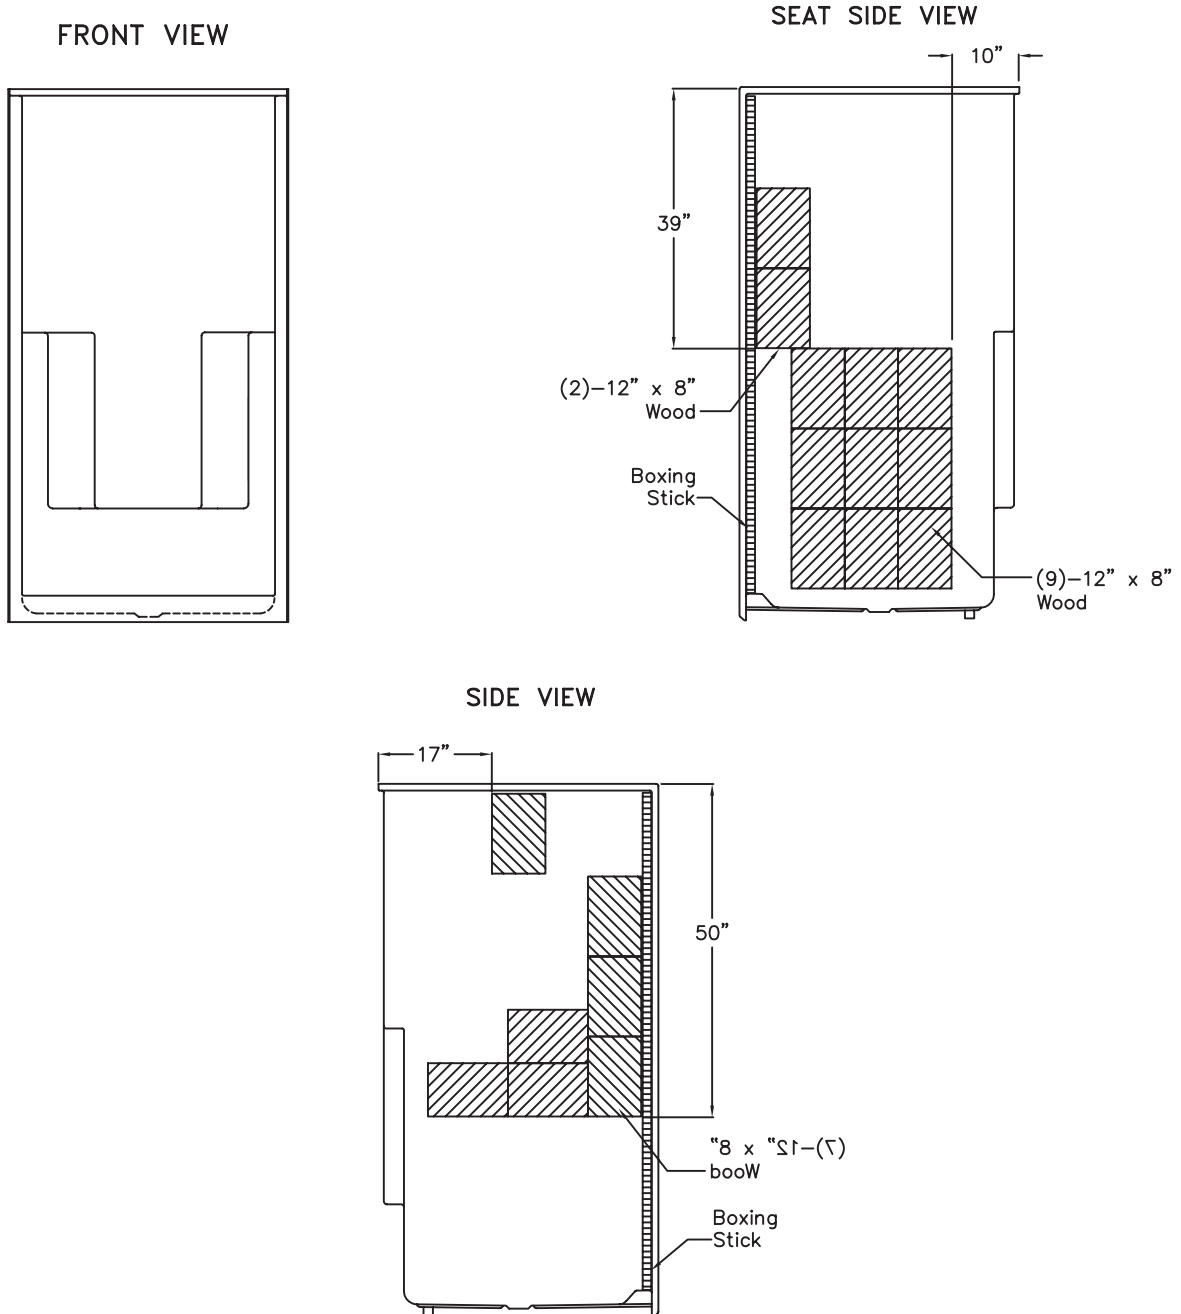

Grabcessories

hansgrohe

ZURN

Imperial Valve & Seat Kit

42" x 42" x 80" New Construction One-Piece Shower

Imperial Package with Chrome Grab Bars, Shower Valve Kit & Folding Seat

by ella's bubbles

SPECIFICATION DRAWINGS

Due to the nature of the materials, dimensions may vary $\pm 1/2$ in.

Imperial Valve & Seat Kit

42" x 42" x 80" New Construction One-Piece Shower

Imperial Package with Chrome Grab Bars, Shower Valve Kit & Folding Seat

BOARD PLACEMENT DRAWING

Due to the nature of the materials, dimensions may vary $\pm 1/2$ in.

Imperial Valve & Seat Kit

42" x 42" x 80" New Construction One-Piece Shower

Imperial Package with Chrome Grab Bars, Shower Valve Kit & Folding Seat