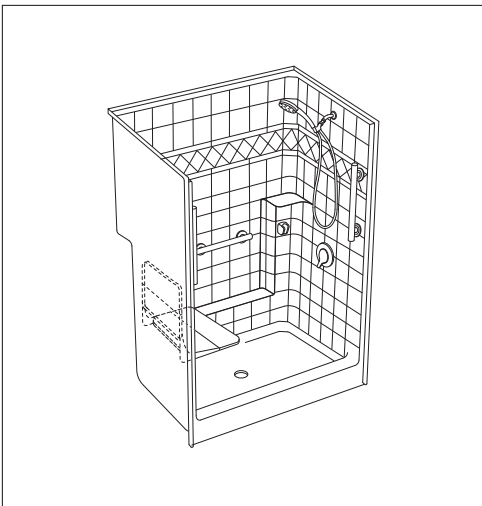

Imperial Valve & Seat Kit

New Construction One-Piece Showers

Specification Manual

42" x 42" x 80"

Low Threshold Shower Stall & Kit

Imperial Package with Chrome Grab Bars, Shower Valve Kit and Folding Seat

For more product information visit ellasbubbles.com
or call Ella's Bubbles toll free at 1-800-480-6850

Imperial Valve & Seat Kit

42" x 42" x 80" New Construction One-Piece Shower

Imperial Package with Chrome Grab Bars, Shower Valve Kit & Folding Seat

HANDED BY VALVE

Left-hand valve shown

Shipping Container

Preassembled Valve & Faucet

Representing Model Numbers

- ESM4242SHLWHT-VPKG5
- ESM4242SHLBON-VPKG5
- ESM4242SHLBIS-VPKG5
- ESM4242SHRWHT-VPKG5
- ESM4242SHRBON-VPKG5
- ESM4242SHRBIS-VPKG5

Technical Information

Material: Gelcoat Fiberglass
Overall Dimensions: 42 in. x 42 in. x 80 in.
Net Weight: 200 lbs.
Drain Location: Center
Threshold Height: 4 in.
Shipping Dimensions: 53 in. x 42 in. x 84 in.
Shipping Weight: 320 lbs.