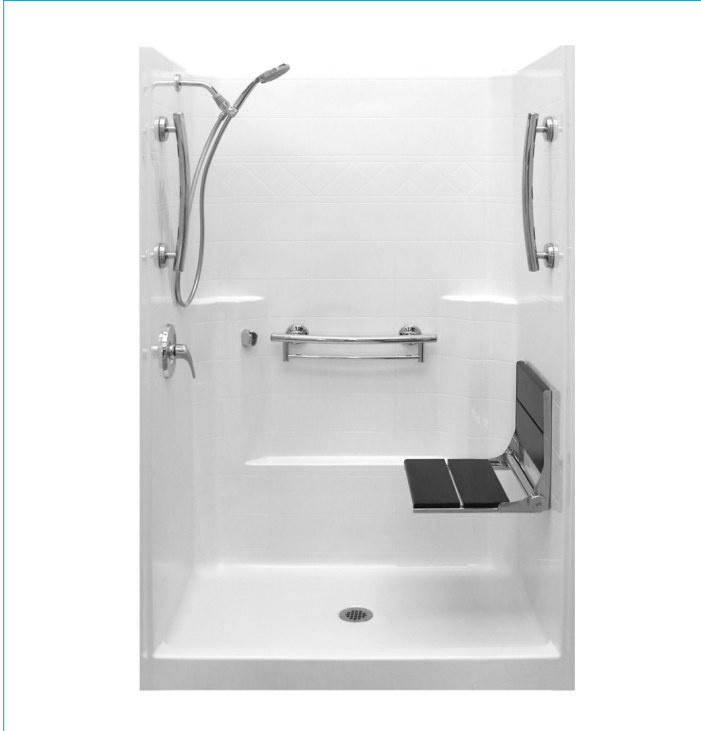

Imperial Valve & Seat Kit

42" x 42" x 80" New Construction One-Piece Shower

Imperial Package with Chrome Grab Bars, Shower Valve Kit & Folding Seat

HANDED BY VALVE

Left-hand valve shown

Shipping Container

Preassembled Valve & Faucet

Imperial Valve & Seat Kit

42" x 42" x 80" New Construction One-Piece Shower

Imperial Package with Chrome Grab Bars, Shower Valve Kit & Folding Seat

ella
by ella's bubbles

PACKAGE ACCESSORIES

Zurn Shower Lever Handle and Etched Cover Plate

Imperial Valve & Seat Kit

New Construction One-Piece Showers

Specification Manual

48" x 37" x 80"

Low Threshold Shower Stall & Kit

Imperial Package with Chrome Grab Bars, Shower Valve Kit and Folding Seat

For more product information visit ellasbubbles.com
or call Ella's Bubbles toll free at 1-800-480-6850

Imperial Valve & Seat Kit

48" x 37" x 80" New Construction One-Piece Shower

Imperial Package with Chrome Grab Bars, Shower Valve Kit & Folding Seat

HANDED BY VALVE

Left-hand valve shown

Shipping Container

Preassembled Valve & Faucet