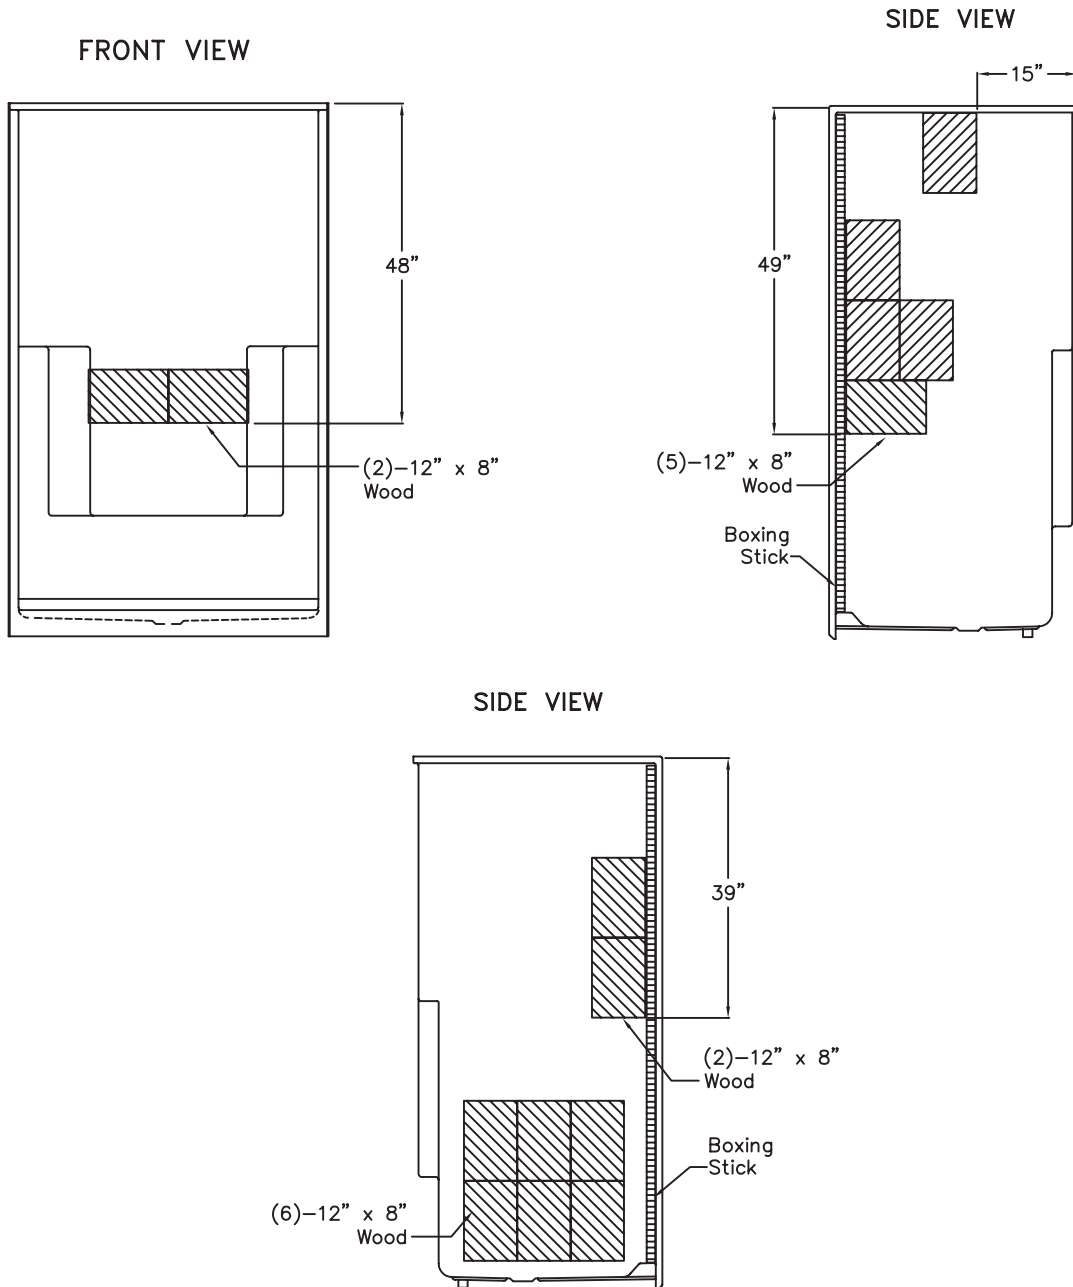

Due to the nature of the materials, dimensions may vary $\pm 1/2$ in.

Imperial Valve & Seat Kit

42" x 42" x 80" New Construction One-Piece Shower

Imperial Package with Chrome Grab Bars, Shower Valve Kit & Folding Seat

Grabcessories

hansgrohe

ZURN

Imperial Valve & Seat Kit

48" x 37" x 80" New Construction One-Piece Shower

Imperial Package with Chrome Grab Bars, Shower Valve Kit & Folding Seat

SPECIFICATION DRAWINGS

Due to the nature of the materials, dimensions may vary $\pm \frac{1}{2}$ in.

Imperial Valve & Seat Kit

48" x 37" x 80" New Construction One-Piece Shower

Imperial Package with Chrome Grab Bars, Shower Valve Kit & Folding Seat

BOARD PLACEMENT DRAWING

Due to the nature of the materials, dimensions may vary $\pm \frac{1}{2}$ in.

Imperial Valve & Seat Kit

48" x 37" x 80" New Construction One-Piece Shower

Imperial Package with Chrome Grab Bars, Shower Valve Kit & Folding Seat

PRODUCT FEATURES

Luxurious & Safe Design

- Architectural subway design tile pattern with diamond accent pattern for a traditionally modern aesthetic
- Integrated Grip Sure™ floor texture for safe mobility
- Molded soap, shampoo & foot ledges for added convenience