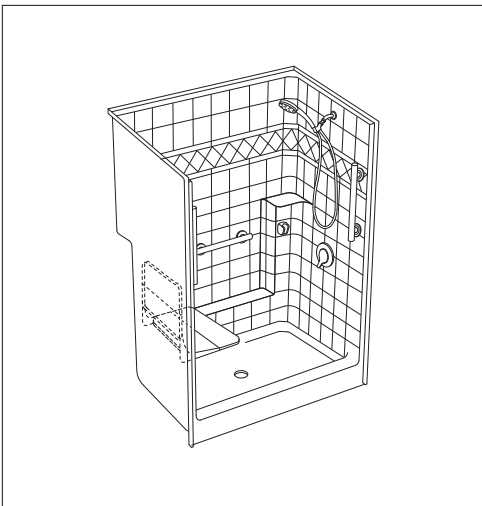

Contractor Friendly

- Ella's One-Piece showers are preassembled at the factory and require no hardware installation on jobsite
- Compact and durable packaging for easy handling on the jobsite
- Shipped in heavy duty crating to protect the product in transit

Imperial Valve & Seat Kit

New Construction One-Piece Showers

Specification Manual

48" x 37" x 80"

Low Threshold Shower Stall & Kit

Imperial Package with Chrome Grab Bars, Shower Valve Kit and Folding Seat

For more product information visit ellasbubbles.com
or call Ella's Bubbles toll free at 1-800-480-6850

Imperial Valve & Seat Kit

48" x 37" x 80" New Construction One-Piece Shower

Imperial Package with Chrome Grab Bars, Shower Valve Kit & Folding Seat

HANDED BY VALVE

Left-hand valve shown

Shipping Container

Preassembled Valve & Faucet