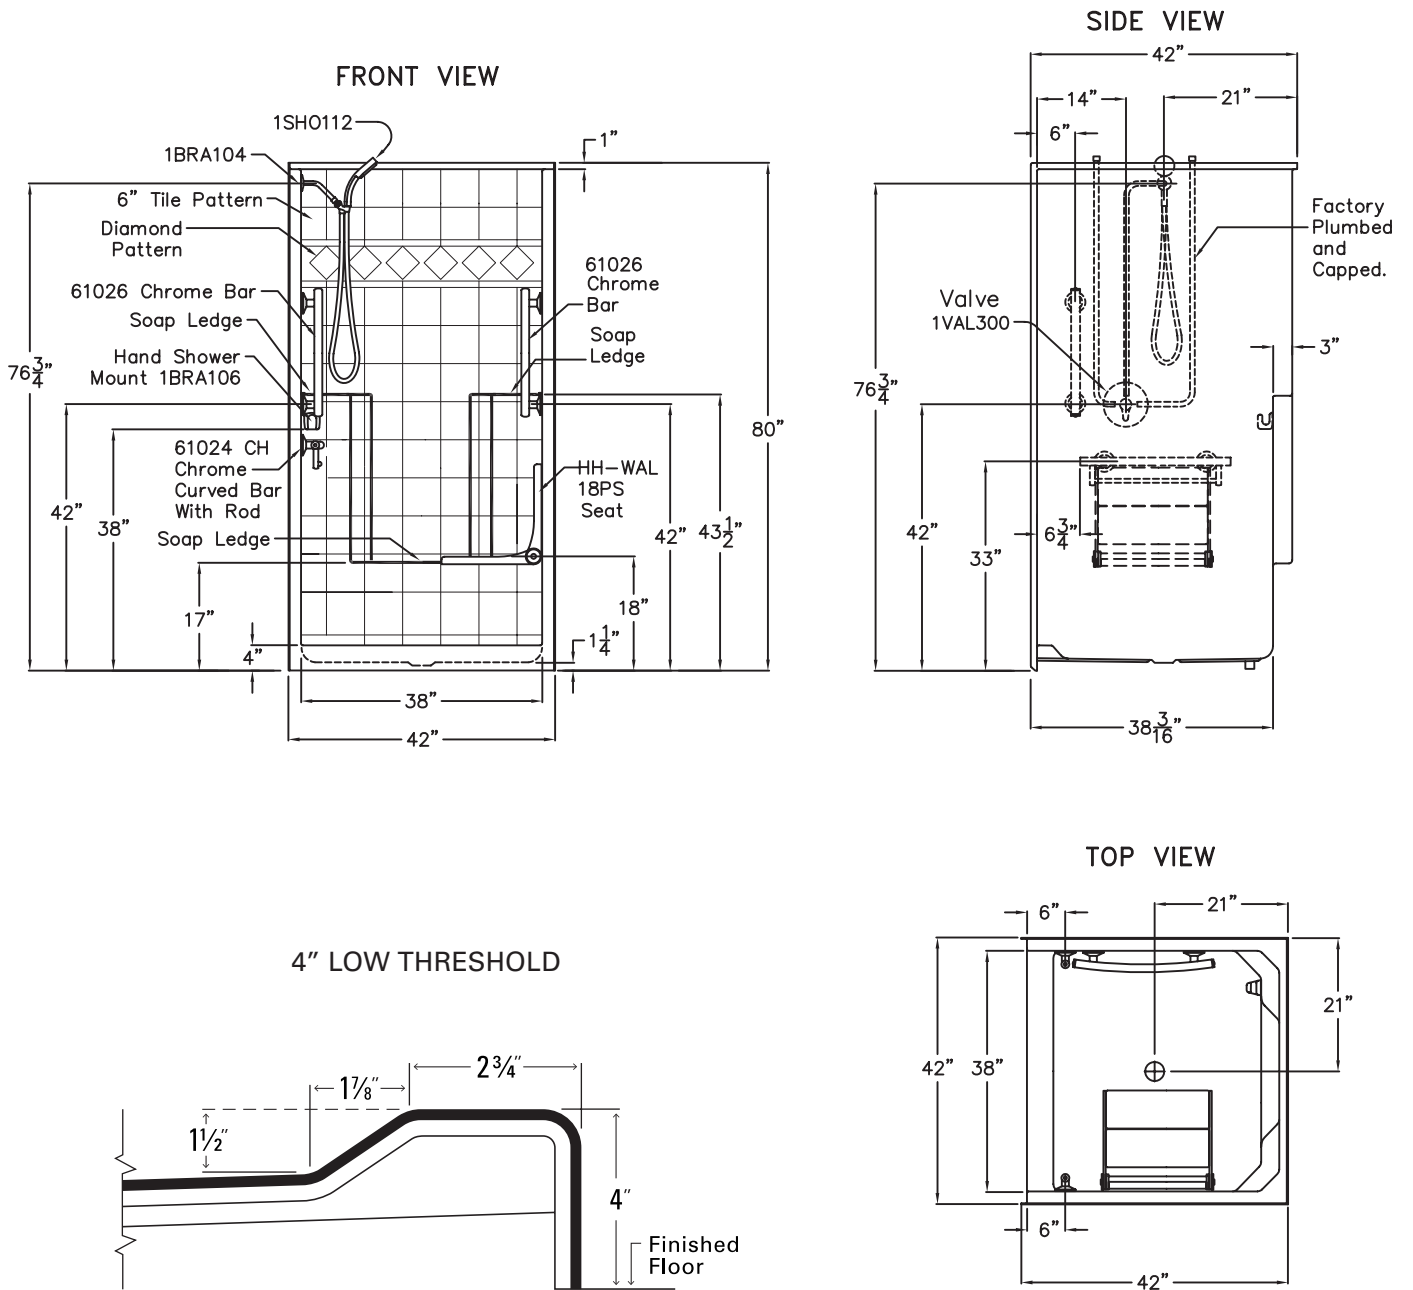

Grabcessories

hansgrohe

ZURN

Imperial Valve & Seat Kit

42" x 42" x 80" New Construction One-Piece Shower

Imperial Package with Chrome Grab Bars, Shower Valve Kit & Folding Seat

by ella's bubbles

SPECIFICATION DRAWINGS

Due to the nature of the materials, dimensions may vary $\pm 1/2$ in.

Imperial Valve & Seat Kit

42" x 42" x 80" New Construction One-Piece Shower

Imperial Package with Chrome Grab Bars, Shower Valve Kit & Folding Seat

BOARD PLACEMENT DRAWING

Due to the nature of the materials, dimensions may vary $\pm 1/2$ in.

Imperial Valve & Seat Kit

42" x 42" x 80" New Construction One-Piece Shower

Imperial Package with Chrome Grab Bars, Shower Valve Kit & Folding Seat