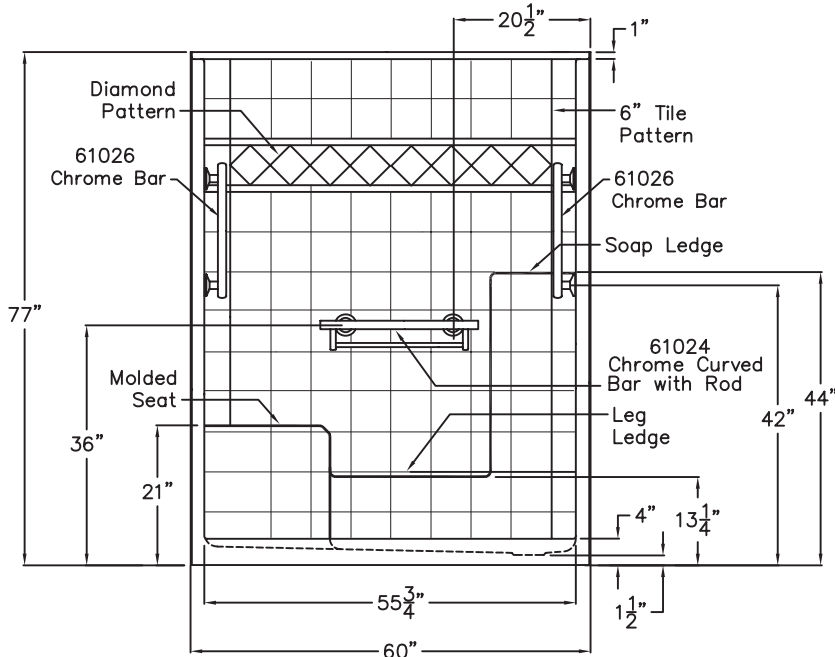

SPECIFICATION DRAWINGS

Due to the nature of the materials, dimensions may vary $\pm \frac{1}{2}$ in.

FRONT VIEW