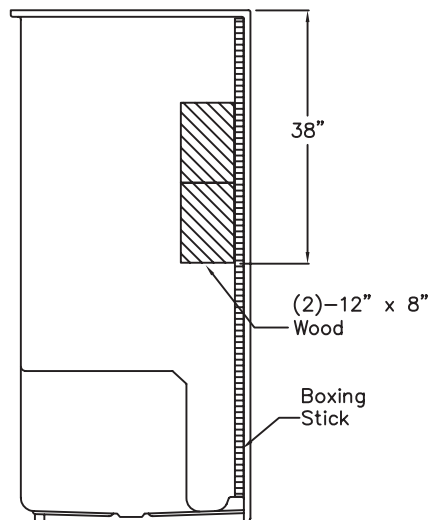

### Specification Manual

**60" x 33" x 77"**

Low Threshold Shower Stall & Kit

*Imperial Package with Chrome Grab Bars*

For more product information visit [ellasbubbles.com](http://ellasbubbles.com)  
or call Ella's Bubbles toll free at 1-800-480-6850

## SPECIFICATION DRAWINGS

Due to the nature of the materials, dimensions may vary  $\pm \frac{1}{2}$  in.

FRONT VIEW

SIDE VIEW

TOP VIEW

4" LOW THRESHOLD

## BOARD PLACEMENT DRAWING

Due to the nature of the materials, dimensions may vary  $\pm 1/2$  in.

FRONT VIEW

SIDE VIEW

SEAT SIDE VIEW

# Imperial Grab Bar Kit

60" x 33" x 77" New Construction One-Piece Shower  
*Imperial Package with Chrome Bars*