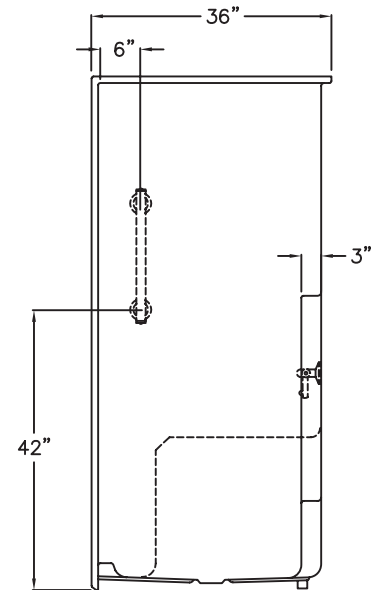

# Imperial Grab Bar Kit

60" x 36" x 77" New Construction One-Piece Shower  
 Imperial Package with Chrome Bars

## SPECIFICATION DRAWINGS

Due to the nature of the materials, dimensions may vary  $\pm \frac{1}{2}$  in.

FRONT VIEW

SIDE VIEW

TOP VIEW

4" LOW THRESHOLD