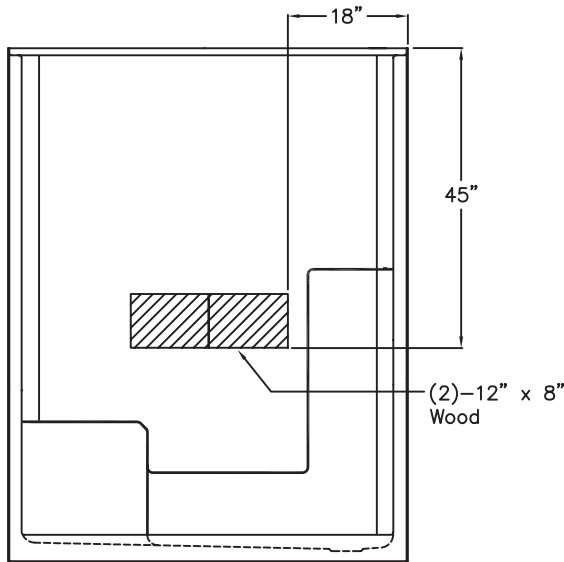

## SPECIFICATION DRAWINGS

Due to the nature of the materials, dimensions may vary  $\pm \frac{1}{2}$  in.

FRONT VIEW

SIDE VIEW

TOP VIEW

4" LOW THRESHOLD

# Imperial Grab Bar Kit

60" x 36" x 77" New Construction One-Piece Shower  
Imperial Package with Chrome Bars

## BOARD PLACEMENT DRAWING

Due to the nature of the materials, dimensions may vary  $\pm 1/2$  in.

FRONT VIEW

SIDE VIEW

SEAT SIDE VIEW