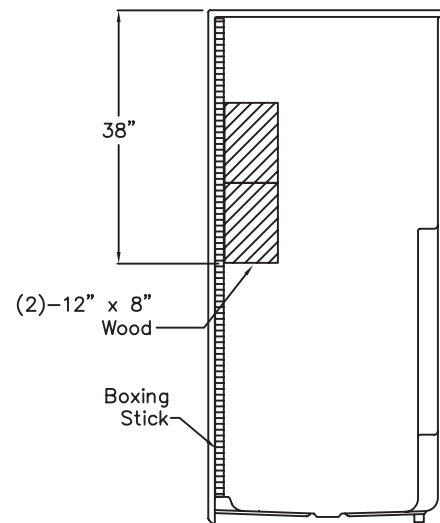

### Specification Manual

**60" x 33" x 77"**

Low Threshold Shower Stall & Kit

*Imperial Package with Chrome Grab Bars*

For more product information visit [ellasbubbles.com](http://ellasbubbles.com)  
or call Ella's Bubbles toll free at 1-800-480-6850

## SPECIFICATION DRAWINGS

Due to the nature of the materials, dimensions may vary  $\pm \frac{1}{2}$  in.

FRONT VIEW

SIDE VIEW

TOP VIEW

4" LOW THRESHOLD

# Imperial Grab Bar Kit

60" x 33" x 77" New Construction One-Piece Shower  
Imperial Package with Chrome Bars

## BOARD PLACEMENT DRAWING

Due to the nature of the materials, dimensions may vary  $\pm 1/2$  in.

FRONT VIEW

SIDE VIEW

SEAT SIDE VIEW