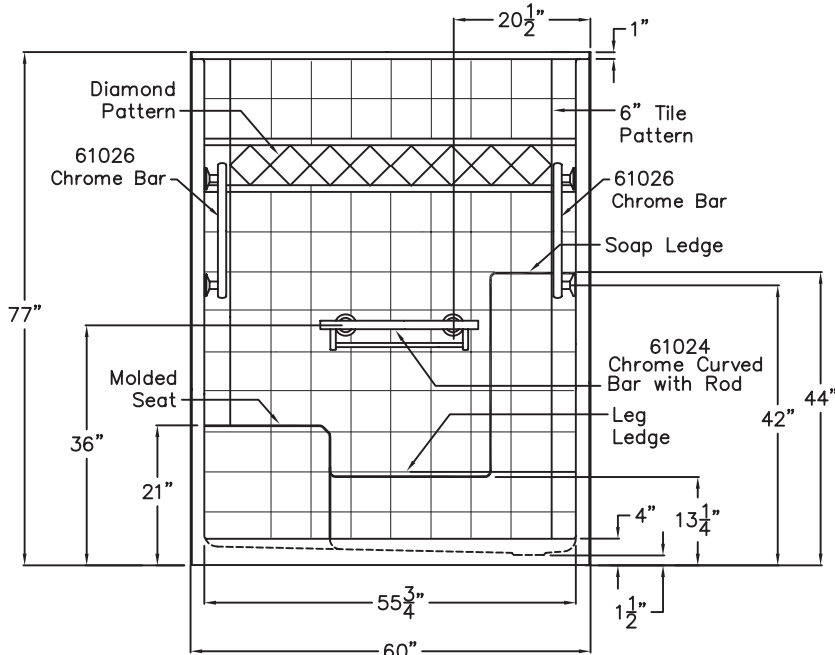

## Imperial Grab Bar Kit

60" x 33" x 77" New Construction One-Piece Shower  
*Imperial Package with Chrome Bars*

# Imperial Grab Bar Kit

60" x 36" x 77" New Construction One-Piece Shower  
 Imperial Package with Chrome Bars

## SPECIFICATION DRAWINGS

Due to the nature of the materials, dimensions may vary  $\pm \frac{1}{2}$  in.

FRONT VIEW

SIDE VIEW

TOP VIEW

4" LOW THRESHOLD