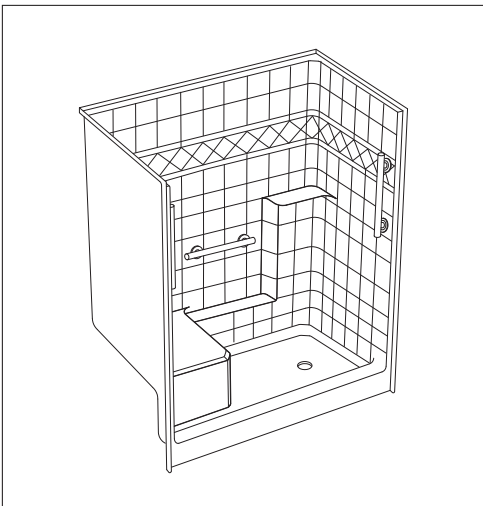

### Specification Manual

**60" x 36" x 77"**

Low Threshold Shower Stall & Kit

*Imperial Package with Chrome Grab Bars*

For more product information visit [ellasbubbles.com](http://ellasbubbles.com)  
or call Ella's Bubbles toll free at 1-800-480-6850