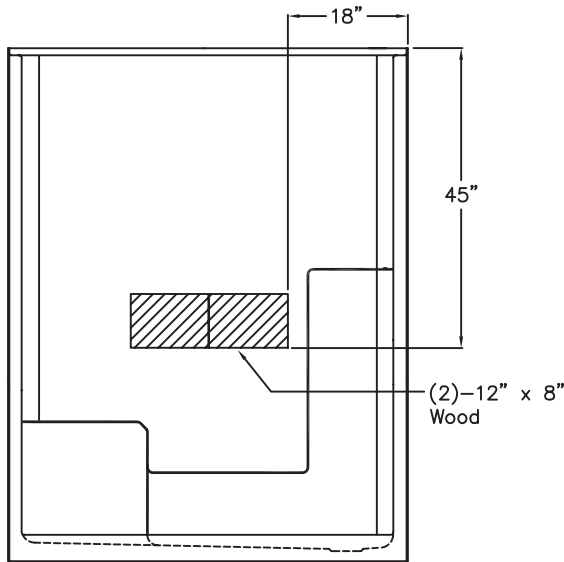

### Specification Manual

**60" x 33" x 77"**

Low Threshold Shower Stall & Kit

*Imperial Package with Chrome Grab Bars*

For more product information visit [ellasbubbles.com](http://ellasbubbles.com)  
or call Ella's Bubbles toll free at 1-800-480-6850

## SPECIFICATION DRAWINGS

Due to the nature of the materials, dimensions may vary  $\pm \frac{1}{2}$  in.

FRONT VIEW

SIDE VIEW

TOP VIEW

4" LOW THRESHOLD

# Imperial Grab Bar Kit

60" x 33" x 77" New Construction One-Piece Shower  
Imperial Package with Chrome Bars

## BOARD PLACEMENT DRAWING

Due to the nature of the materials, dimensions may vary  $\pm 1/2$  in.

FRONT VIEW

SIDE VIEW

SEAT SIDE VIEW