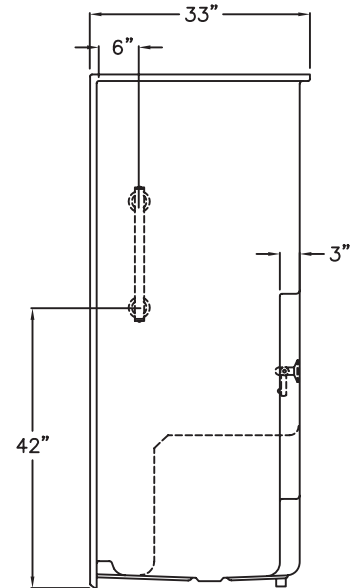

# Imperial Grab Bar Kit

60" x 33" x 77" New Construction One-Piece Shower  
 Imperial Package with Chrome Bars

## SPECIFICATION DRAWINGS

Due to the nature of the materials, dimensions may vary  $\pm \frac{1}{2}$  in.

FRONT VIEW

SIDE VIEW

TOP VIEW

4" LOW THRESHOLD