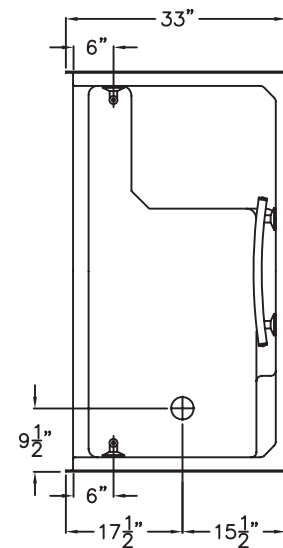

### Specification Manual

**60" x 33" x 77"**

Low Threshold Shower Stall & Kit

*Imperial Package with Chrome Grab Bars*

For more product information visit [ellasbubbles.com](http://ellasbubbles.com)  
or call Ella's Bubbles toll free at 1-800-480-6850

## Technical Information

Material: Gelcoat Fiberglass  
Overall Dimensions: 60 in. x 33 in. x 77 in.  
Net Weight: 155 lbs.  
Drain Location: Left or Right  
Threshold Height: 4 in.  
Shipping Dimensions: 67 in. x 43 in. x 84 in.  
Shipping Weight: 295 lbs.

## SPECIFICATION DRAWINGS

Due to the nature of the materials, dimensions may vary  $\pm \frac{1}{2}$  in.

FRONT VIEW

SIDE VIEW

TOP VIEW

4" LOW THRESHOLD

## BOARD PLACEMENT DRAWING

Due to the nature of the materials, dimensions may vary  $\pm 1/2$  in.

FRONT VIEW

SIDE VIEW

SEAT SIDE VIEW