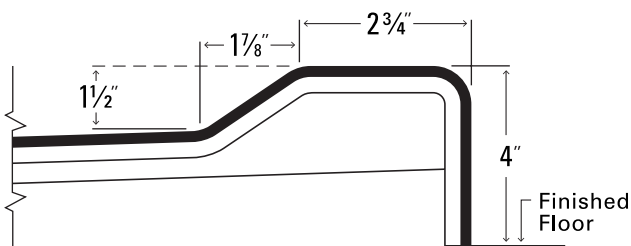

## Technical Information

Material: Gelcoat Fiberglass  
Overall Dimensions: 60 in. x 33 in. x 77 in.  
Net Weight: 155 lbs.  
Drain Location: Left or Right  
Threshold Height: 4 in.  
Shipping Dimensions: 67 in. x 43 in. x 84 in.  
Shipping Weight: 295 lbs.

# Imperial Grab Bar Kit

60" x 33" x 77" New Construction One-Piece Shower  
 Imperial Package with Chrome Bars

## SPECIFICATION DRAWINGS

Due to the nature of the materials, dimensions may vary  $\pm \frac{1}{2}$  in.

FRONT VIEW

SIDE VIEW

TOP VIEW

4" LOW THRESHOLD