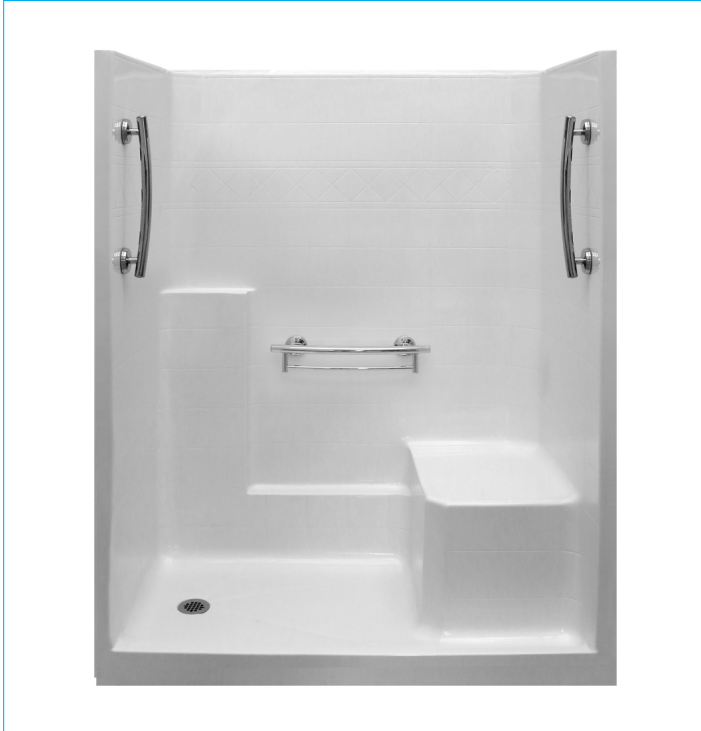

HANDED BY SEAT

Right-Hand Seat Shown