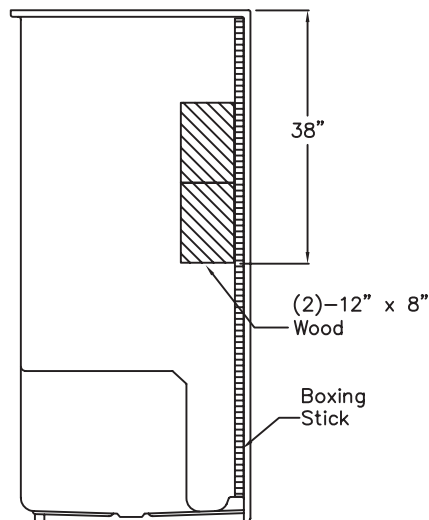

## SPECIFICATION DRAWINGS

Due to the nature of the materials, dimensions may vary  $\pm \frac{1}{2}$  in.

FRONT VIEW

SIDE VIEW

TOP VIEW

4" LOW THRESHOLD

## BOARD PLACEMENT DRAWING

Due to the nature of the materials, dimensions may vary  $\pm 1/2$  in.

FRONT VIEW

SIDE VIEW

SEAT SIDE VIEW

# Imperial Grab Bar Kit

60" x 36" x 77" New Construction One-Piece Shower  
*Imperial Package with Chrome Bars*