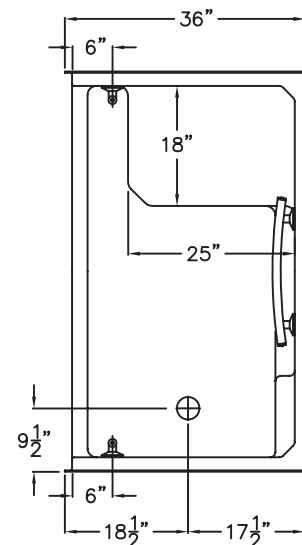

## SPECIFICATION DRAWINGS

Due to the nature of the materials, dimensions may vary  $\pm \frac{1}{2}$  in.

FRONT VIEW

SIDE VIEW

TOP VIEW

4" LOW THRESHOLD

## Technical Information

Material: Gelcoat Fiberglass  
Overall Dimensions: 60 in. x 36 in. x 77 in.  
Net Weight: 175 lbs.  
Drain Location: Left or Right  
Threshold Height: 4 in.  
Shipping Dimensions: 67 in. x 43 in. x 84 in.  
Shipping Weight: 315 lbs.

## BOARD PLACEMENT DRAWING

Due to the nature of the materials, dimensions may vary  $\pm 1/2$  in.

FRONT VIEW

SIDE VIEW

SEAT SIDE VIEW