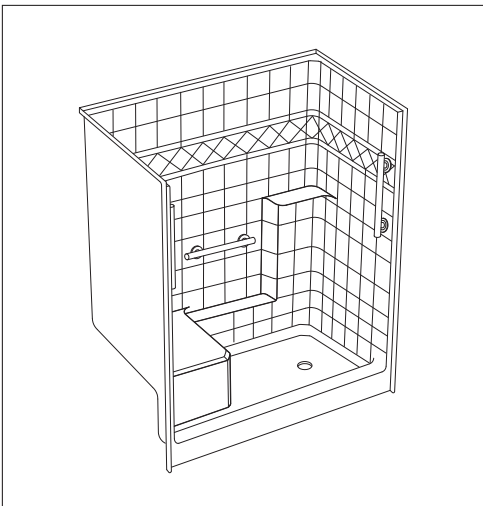

## Imperial Grab Bar Kit

*New Construction One-Piece Showers*

### Specification Manual

**60" x 33" x 77"**

Low Threshold Shower Stall & Kit

*Imperial Package with Chrome Grab Bars*

For more product information visit [ellasbubbles.com](http://ellasbubbles.com)  
or call Ella's Bubbles toll free at 1-800-480-6850

# Imperial Grab Bar Kit

60" x 33" x 77" New Construction One-Piece Shower  
Imperial Package with Chrome Bars