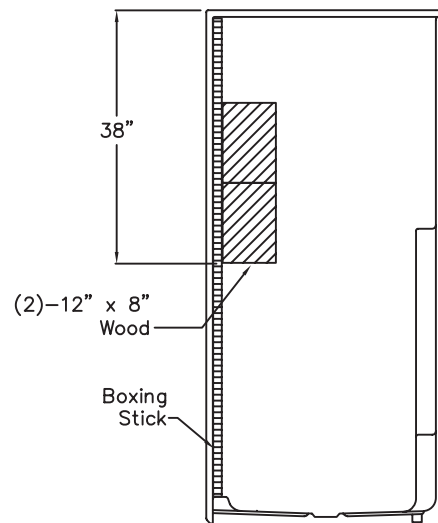

## SPECIFICATION DRAWINGS

Due to the nature of the materials, dimensions may vary  $\pm \frac{1}{2}$  in.

FRONT VIEW

SIDE VIEW

TOP VIEW

4" LOW THRESHOLD

# Imperial Grab Bar Kit

60" x 36" x 77" New Construction One-Piece Shower  
Imperial Package with Chrome Bars

## BOARD PLACEMENT DRAWING

Due to the nature of the materials, dimensions may vary  $\pm 1/2$  in.

FRONT VIEW

SIDE VIEW

SEAT SIDE VIEW