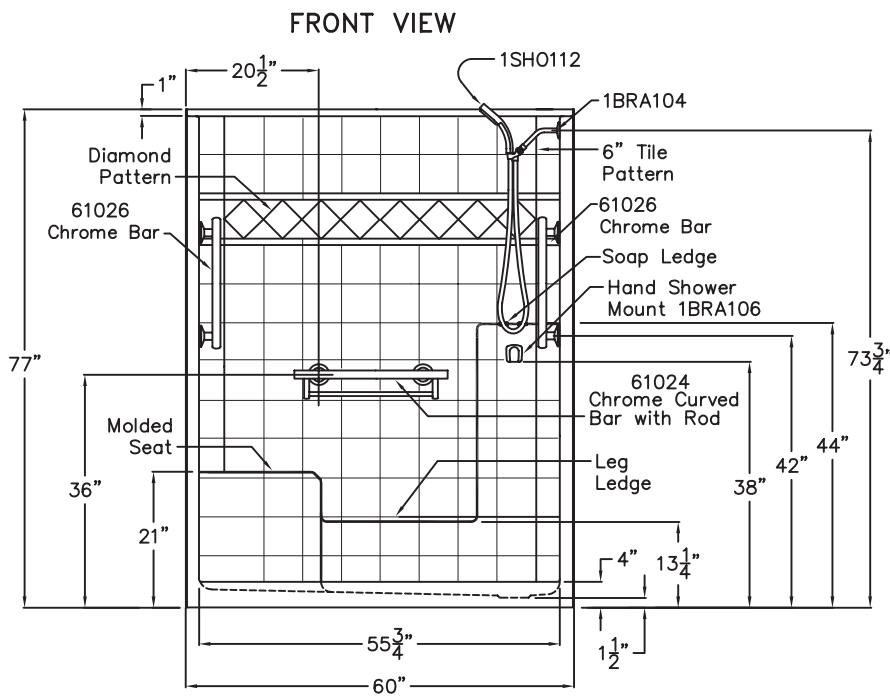

Grabcessories

hansgrohe

ZURN®

Imperial Valve Kit

60" x 36" x 77" New Construction One-Piece Shower
 Imperial Package with Chrome Bars and Shower Valve Kit

SPECIFICATION DRAWINGS

Due to the nature of the materials, dimensions may vary $\pm \frac{1}{2}$ in.

4" LOW THRESHOLD

Imperial Valve Kit

60" x 36" x 77" New Construction One-Piece Shower
Imperial Package with Chrome Bars and Shower Valve Kit

BOARD PLACEMENT DRAWING

Due to the nature of the materials, dimensions may vary $\pm \frac{1}{2}$ in.