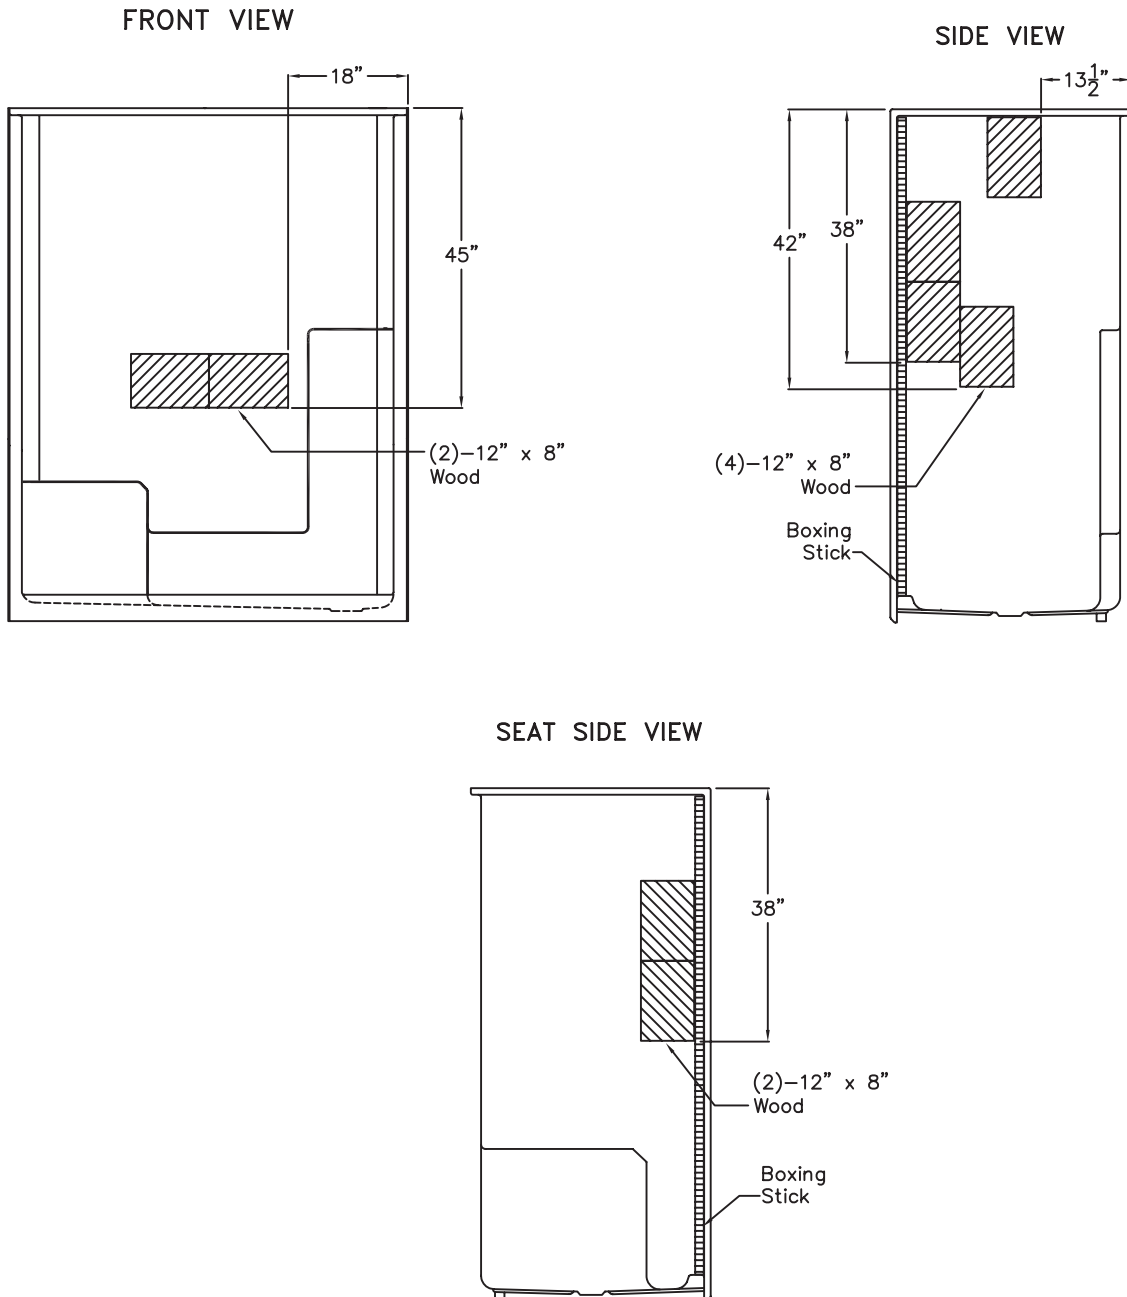

Representing Model Numbers

- ESM6032SHLWHT-VPKG4
- ESM6032SHLBON-VPKG4
- ESM6032SHLBIS-VPKG4
- ESM6032SHRWHT-VPKG4
- ESM6032SHRBON-VPKG4
- ESM6032SHRBIS-VPKG4

Technical Information

Material: Gelcoat Fiberglass
Overall Dimensions: 60 in. x 33 in. x 77 in.
Net Weight: 170 lbs.
Drain Location: Left or Right
Threshold Height: 4 in.
Shipping Dimensions: 67 in. x 43 in. x 84 in.
Shipping Weight: 310lbs.

Grabcessories

hansgrohe

ZURN®

Imperial Valve Kit

60" x 36" x 77" New Construction One-Piece Shower
 Imperial Package with Chrome Bars and Shower Valve Kit

SPECIFICATION DRAWINGS

Due to the nature of the materials, dimensions may vary $\pm \frac{1}{2}$ in.

4" LOW THRESHOLD

Imperial Valve Kit

60" x 36" x 77" New Construction One-Piece Shower
Imperial Package with Chrome Bars and Shower Valve Kit

BOARD PLACEMENT DRAWING

Due to the nature of the materials, dimensions may vary $\pm \frac{1}{2}$ in.

Imperial Valve Kit

60" x 36" x 77" New Construction One-Piece Shower
Imperial Package with Chrome Bars and Shower Valve Kit

PRODUCT FEATURES

Luxurious & Safe Design

- Architectural subway design tile pattern with diamond accent pattern for a traditionally modern aesthetic
- Integrated Grip Sure™ floor texture for safe mobility
- Molded soap, shampoo & foot ledges for added convenience