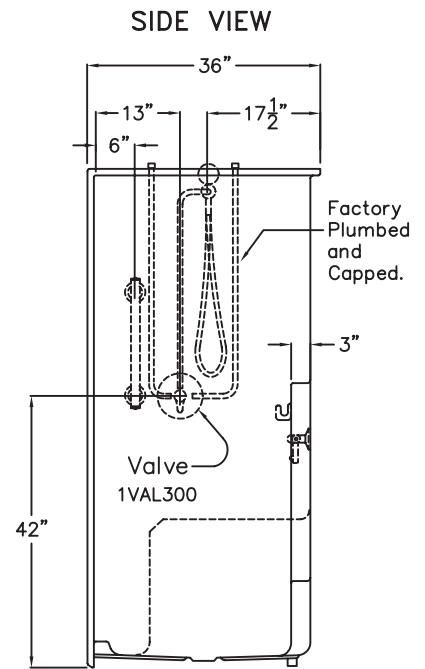

Representing Model Numbers

- ESM6032SHLWHT-VPKG4
- ESM6032SHLBON-VPKG4
- ESM6032SHLBIS-VPKG4
- ESM6032SHRWHT-VPKG4
- ESM6032SHRBON-VPKG4
- ESM6032SHRBIS-VPKG4

Technical Information

Material: Gelcoat Fiberglass
Overall Dimensions: 60 in. x 33 in. x 77 in.
Net Weight: 170 lbs.
Drain Location: Left or Right
Threshold Height: 4 in.
Shipping Dimensions: 67 in. x 43 in. x 84 in.
Shipping Weight: 310lbs.

Grabcessories

hansgrohe

ZURN®

Imperial Valve Kit

60" x 36" x 77" New Construction One-Piece Shower
 Imperial Package with Chrome Bars and Shower Valve Kit

SPECIFICATION DRAWINGS

Due to the nature of the materials, dimensions may vary $\pm \frac{1}{2}$ in.

4" LOW THRESHOLD

Imperial Valve Kit

60" x 36" x 77" New Construction One-Piece Shower
Imperial Package with Chrome Bars and Shower Valve Kit

BOARD PLACEMENT DRAWING

Due to the nature of the materials, dimensions may vary $\pm \frac{1}{2}$ in.