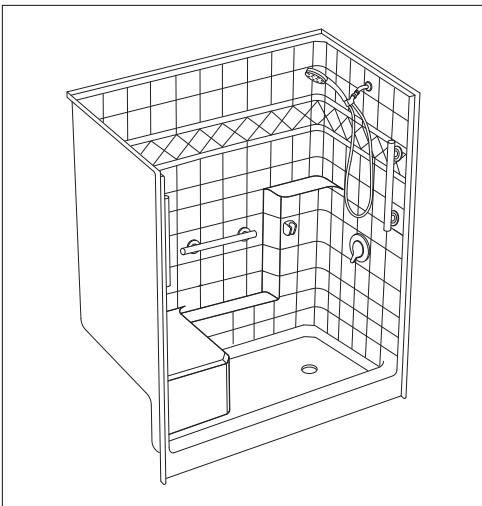

Contractor Friendly

- Ella's One-Piece showers are preassembled at the factory and require no hardware installation on jobsite
- Compact and durable packaging for easy handling on the jobsite
- Shipped in heavy duty crating to protect the product in transit

Imperial Valve Kit

New Construction One-Piece Showers

Specification Manual

60" x 36" x 77"

Low Threshold Shower Stall & Kit

Imperial Package with Chrome Grab Bars and Shower Valve Kit

For more product information visit ellasbubbles.com
or call Ella's Bubbles toll free at 1-800-480-6850

Imperial Valve Kit

60" x 36" x 77" New Construction One-Piece Shower
Imperial Package with Chrome Bars and Shower Valve Kit

HANDED BY SEAT

Right-hand seat shown

Shipping Container

Preassembled Valve & Faucet