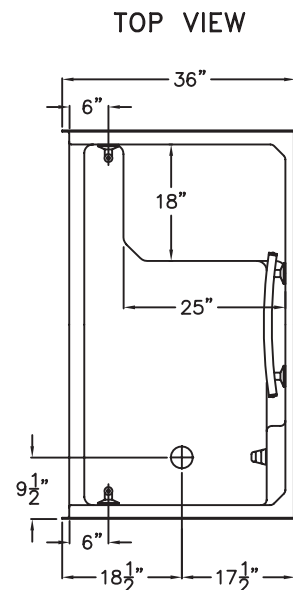

Representing Model Numbers

- ESM6032SHLWHT-VPKG4
- ESM6032SHLBON-VPKG4
- ESM6032SHLBIS-VPKG4
- ESM6032SHRWHT-VPKG4
- ESM6032SHRBON-VPKG4
- ESM6032SHRBIS-VPKG4

Technical Information

Material: Gelcoat Fiberglass
Overall Dimensions: 60 in. x 33 in. x 77 in.
Net Weight: 170 lbs.
Drain Location: Left or Right
Threshold Height: 4 in.
Shipping Dimensions: 67 in. x 43 in. x 84 in.
Shipping Weight: 310lbs.

Representing Model Numbers

- ESM6036SHLWHT-VPKG4
- ESM6036SHLBON-VPKG4
- ESM6036SHLBIS-VPKG4
- ESM6036SHRWHT-VPKG4
- ESM6036SHRBON-VPKG4
- ESM6036SHRBIS-VPKG4

Technical Information

Material: Gelcoat Fiberglass
Overall Dimensions: 60 in. x 36 in. x 77 in.
Net Weight: 190 lbs.
Drain Location: Left or Right
Threshold Height: 4 in.
Shipping Dimensions: 67 in. x 43 in. x 84 in.
Shipping Weight: 330lbs.

Grabcessories

hansgrohe

ZURN®

Imperial Valve Kit

60" x 36" x 77" New Construction One-Piece Shower
 Imperial Package with Chrome Bars and Shower Valve Kit

SPECIFICATION DRAWINGS

Due to the nature of the materials, dimensions may vary $\pm \frac{1}{2}$ in.

4" LOW THRESHOLD

Imperial Valve Kit

60" x 36" x 77" New Construction One-Piece Shower
Imperial Package with Chrome Bars and Shower Valve Kit

BOARD PLACEMENT DRAWING

Due to the nature of the materials, dimensions may vary $\pm \frac{1}{2}$ in.