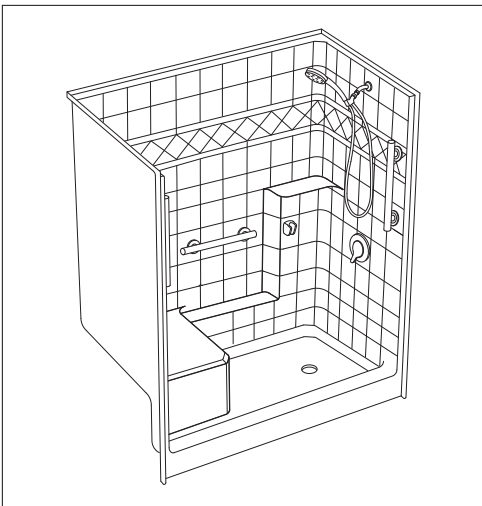

Imperial Valve Kit

New Construction One-Piece Showers

Specification Manual

60" x 33" x 77"

Low Threshold Shower Stall & Kit

Imperial Package with Chrome Grab Bars and Shower Valve Kit

For more product information visit ellasbubbles.com
or call Ella's Bubbles toll free at 1-800-480-6850

Imperial Valve Kit

60" x 33" x 77" New Construction One-Piece Shower
Imperial Package with Chrome Bars and Shower Valve Kit

HANDED BY SEAT

Right-Hand Seat Shown

Shipping Container

Preassembled Valve & Faucet

Representing Model Numbers

- ESM6032SHLWHT-VPKG4
- ESM6032SHLBON-VPKG4
- ESM6032SHLBIS-VPKG4
- ESM6032SHRWHT-VPKG4
- ESM6032SHRBON-VPKG4
- ESM6032SHRBIS-VPKG4

Technical Information

Material: Gelcoat Fiberglass
Overall Dimensions: 60 in. x 33 in. x 77 in.
Net Weight: 170 lbs.
Drain Location: Left or Right
Threshold Height: 4 in.
Shipping Dimensions: 67 in. x 43 in. x 84 in.
Shipping Weight: 310lbs.