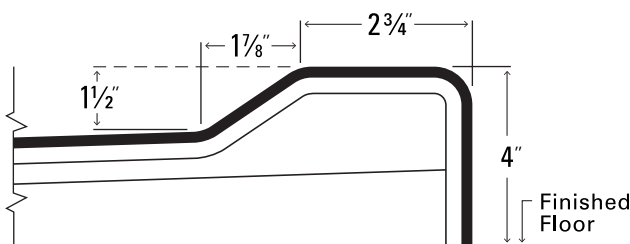

Representing Model Numbers

- ESM6032SHLWHT-VPKG4
- ESM6032SHLBON-VPKG4
- ESM6032SHLBIS-VPKG4
- ESM6032SHRWHT-VPKG4
- ESM6032SHRBON-VPKG4
- ESM6032SHRBIS-VPKG4

Technical Information

Material: Gelcoat Fiberglass
Overall Dimensions: 60 in. x 33 in. x 77 in.
Net Weight: 170 lbs.
Drain Location: Left or Right
Threshold Height: 4 in.
Shipping Dimensions: 67 in. x 43 in. x 84 in.
Shipping Weight: 310lbs.

Grabcessories

hansgrohe

ZURN®

Imperial Valve Kit

60" x 36" x 77" New Construction One-Piece Shower
 Imperial Package with Chrome Bars and Shower Valve Kit

SPECIFICATION DRAWINGS

Due to the nature of the materials, dimensions may vary $\pm \frac{1}{2}$ in.

4" LOW THRESHOLD

Imperial Valve Kit

60" x 36" x 77" New Construction One-Piece Shower
Imperial Package with Chrome Bars and Shower Valve Kit

BOARD PLACEMENT DRAWING

Due to the nature of the materials, dimensions may vary $\pm \frac{1}{2}$ in.