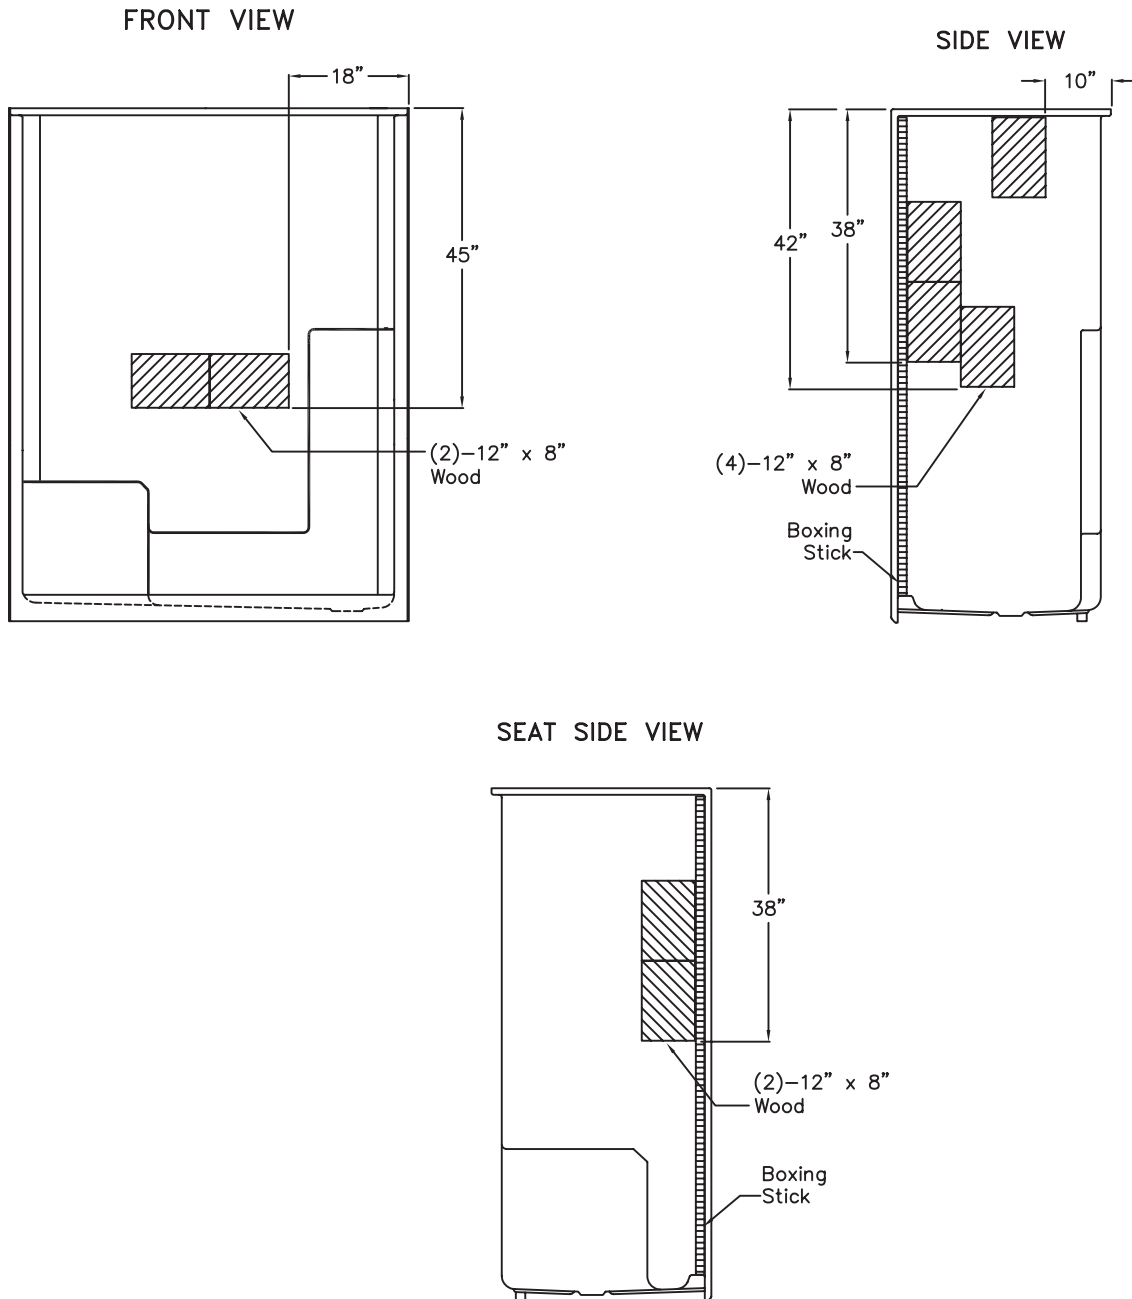

Representing Model Numbers

- ESM6032SHLWHT-VPKG4
- ESM6032SHLBON-VPKG4
- ESM6032SHLBIS-VPKG4
- ESM6032SHRWHT-VPKG4
- ESM6032SHRBON-VPKG4
- ESM6032SHRBIS-VPKG4

Technical Information

Material: Gelcoat Fiberglass
Overall Dimensions: 60 in. x 33 in. x 77 in.
Net Weight: 170 lbs.
Drain Location: Left or Right
Threshold Height: 4 in.
Shipping Dimensions: 67 in. x 43 in. x 84 in.
Shipping Weight: 310lbs.

Grabcessories

hansgrohe

ZURN

Imperial Valve Kit

60" x 33" x 77" New Construction One-Piece Shower
 Imperial Package with Chrome Bars and Shower Valve Kit

SPECIFICATION DRAWINGS

Due to the nature of the materials, dimensions may vary $\pm \frac{1}{2}$ in.

Imperial Valve Kit

60" x 33" x 77" New Construction One-Piece Shower
Imperial Package with Chrome Bars and Shower Valve Kit

BOARD PLACEMENT DRAWING

Due to the nature of the materials, dimensions may vary $\pm 1/2$ in.

Imperial Valve Kit

60" x 33" x 77" New Construction One-Piece Shower
Imperial Package with Chrome Bars and Shower Valve Kit

PRODUCT FEATURES

Luxurious & Safe Design

- Architectural subway design tile pattern with diamond accent pattern for a traditionally modern aesthetic
- Integrated Grip Sure™ floor texture for safe mobility
- Molded soap, shampoo & foot ledges for added convenience