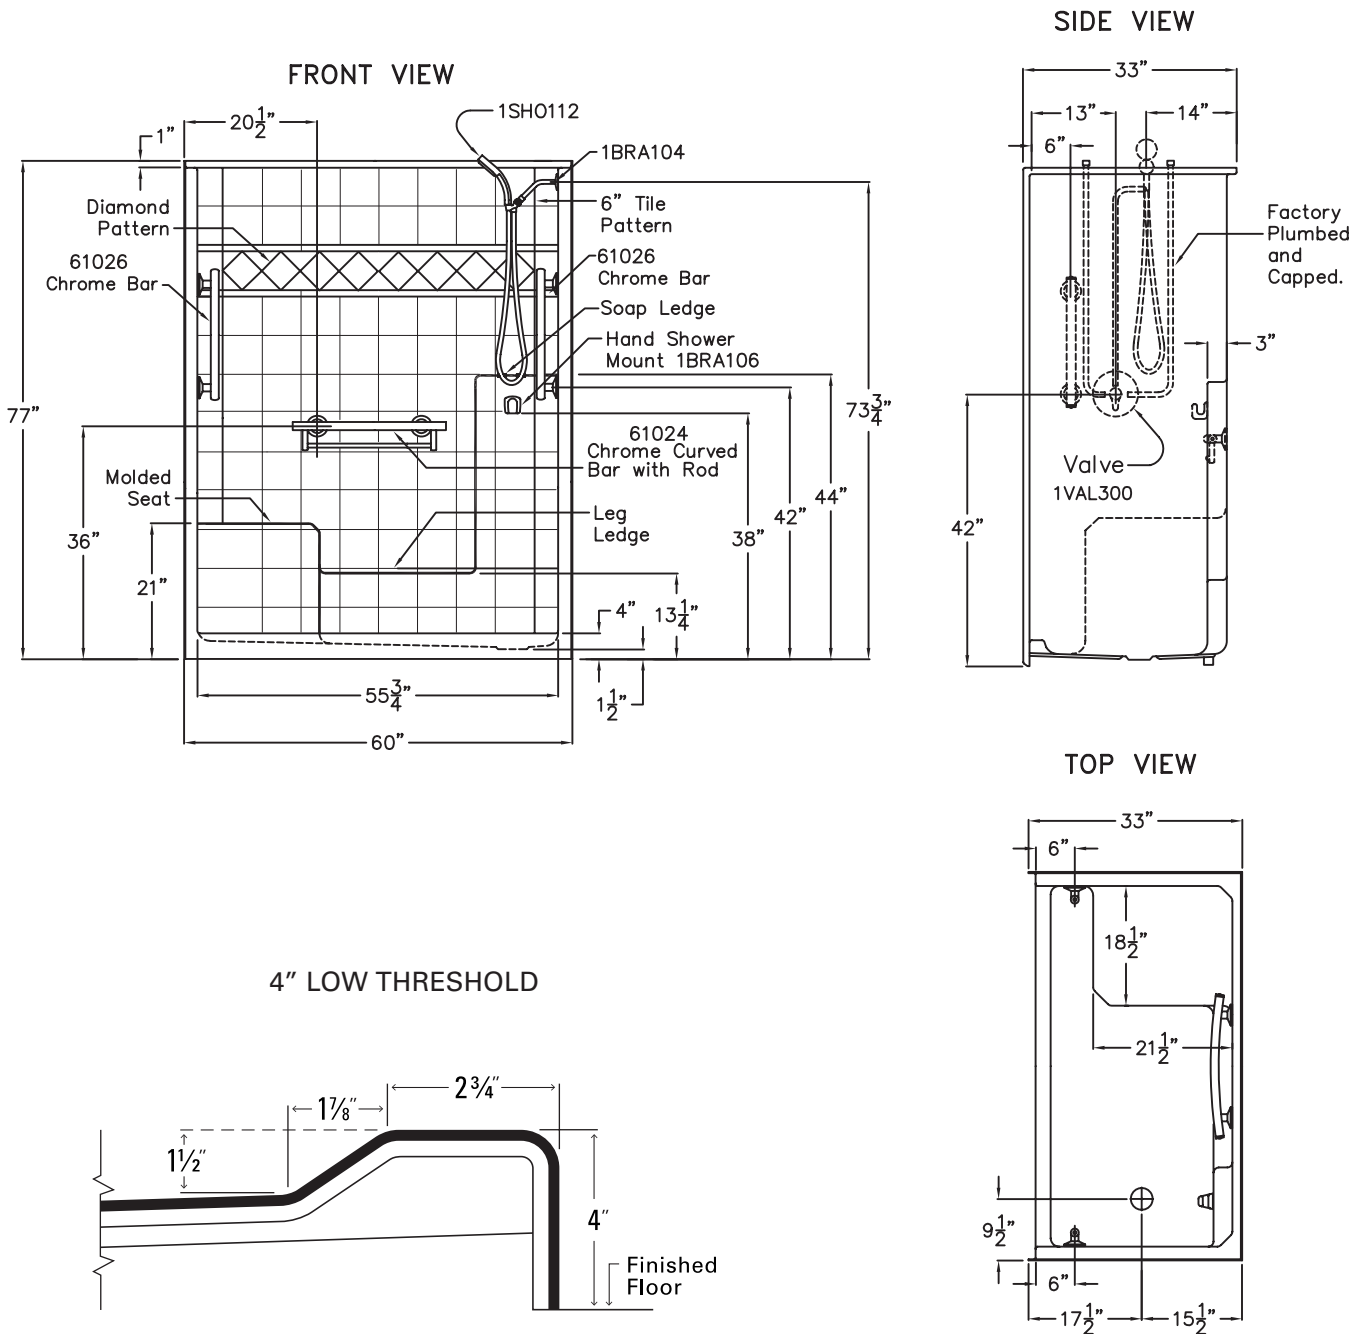

Representing Model Numbers

- ESM6032SHLWHT-VPKG4
- ESM6032SHLBON-VPKG4
- ESM6032SHLBIS-VPKG4
- ESM6032SHRWHT-VPKG4
- ESM6032SHRBON-VPKG4
- ESM6032SHRBIS-VPKG4

Technical Information

Material: Gelcoat Fiberglass
Overall Dimensions: 60 in. x 33 in. x 77 in.
Net Weight: 170 lbs.
Drain Location: Left or Right
Threshold Height: 4 in.
Shipping Dimensions: 67 in. x 43 in. x 84 in.
Shipping Weight: 310lbs.

Grabcessories

hansgrohe

ZURN

Imperial Valve Kit

60" x 33" x 77" New Construction One-Piece Shower
 Imperial Package with Chrome Bars and Shower Valve Kit

SPECIFICATION DRAWINGS

Due to the nature of the materials, dimensions may vary $\pm \frac{1}{2}$ in.

Imperial Valve Kit

60" x 33" x 77" New Construction One-Piece Shower
Imperial Package with Chrome Bars and Shower Valve Kit

BOARD PLACEMENT DRAWING

Due to the nature of the materials, dimensions may vary $\pm 1/2$ in.