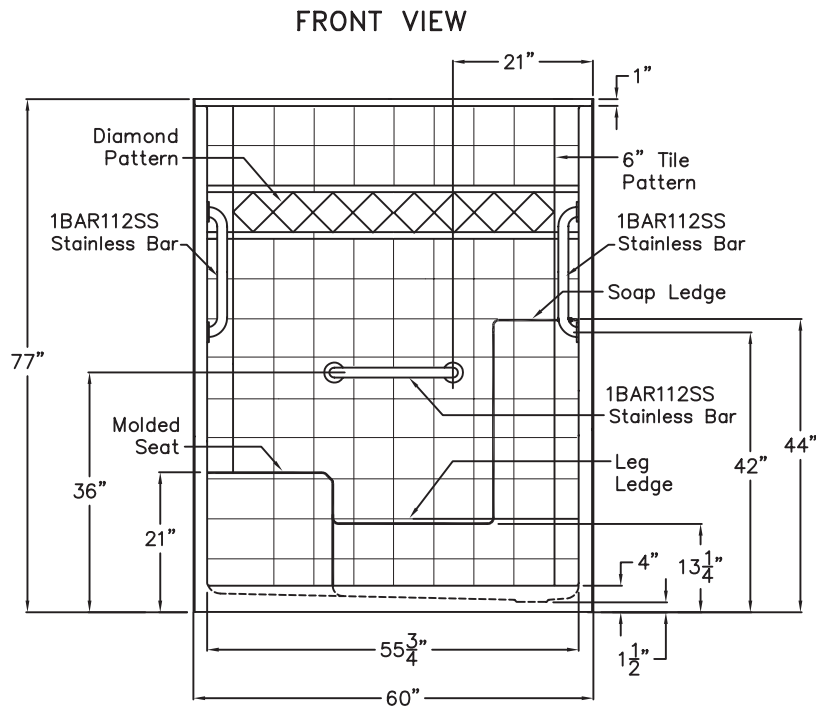

- ESM6032SHLWHT-PKG1
- ESM6032SHLBON-PKG1
- ESM6032SHLBIS-PKG1
- ESM6032SHRWHT-PKG1
- ESM6032SHRBON-PKG1
- ESM6032SHRBIS-PKG1

Technical Information

Material: Gelcoat Fiberglass
Overall Dimensions: 60 in. x 33 in. x 77 in.
Net Weight: 155 lbs.
Drain Location: Left or Right
Threshold Height: 4 in.
Shipping Dimensions: 67 in. x 43 in. x 84 in.
Shipping Weight: 295 lbs.

Chrome Strainer Brass Drain
with Friction Seal – 2 in.

Classic Grab Bar Kit

60" x 33" x 77" New Construction One-Piece Shower
 Classic Package with Stainless Steel Grab Bars

SPECIFICATION DRAWINGS

Due to the nature of the materials, dimensions may vary $\pm \frac{1}{2}$ in.

4" LOW THRESHOLD

Classic Grab Bar Kit

60" x 33" x 77" New Construction One-Piece Shower
Classic Package with Stainless Steel Grab Bars

BOARD PLACEMENT DRAWING

Due to the nature of the materials, dimensions may vary $\pm 1/2$ in.