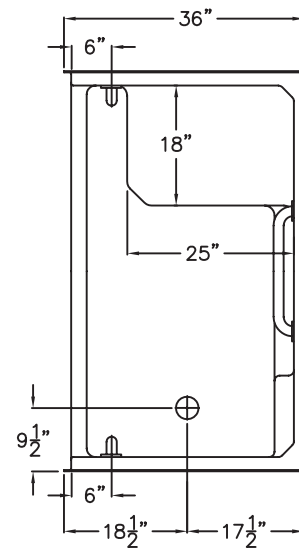

- ESM6032SHLWHT-PKG1
- ESM6032SHLBON-PKG1
- ESM6032SHLBIS-PKG1
- ESM6032SHRWHT-PKG1
- ESM6032SHRBON-PKG1
- ESM6032SHRBIS-PKG1

Technical Information

Material: Gelcoat Fiberglass
Overall Dimensions: 60 in. x 33 in. x 77 in.
Net Weight: 155 lbs.
Drain Location: Left or Right
Threshold Height: 4 in.
Shipping Dimensions: 67 in. x 43 in. x 84 in.
Shipping Weight: 295 lbs.

- ESM6036SHLWHT-PKG1
- ESM6036SHLBON-PKG1
- ESM6036SHLBIS-PKG1
- ESM6036SHRWHT-PKG1
- ESM6036SHRBON-PKG1
- ESM6036SHRBIS-PKG1

Technical Information

Material: Gelcoat Fiberglass
Overall Dimensions: 60 in. x 36 in. x 77 in.
Net Weight: 175 lbs.
Drain Location: Left or Right
Threshold Height: 4 in.
Shipping Dimensions: 67 in. x 43 in. x 84 in.
Shipping Weight: 315 lbs.

Chrome Strainer Brass Drain
with Friction Seal – 2 in.

Classic Grab Bar Kit

60" x 36" x 77" New Construction One-Piece Shower
 Classic Package with Stainless Steel Grab Bars

SPECIFICATION DRAWINGS

Due to the nature of the materials, dimensions may vary $\pm \frac{1}{2}$ in.

FRONT VIEW

SIDE VIEW

TOP VIEW

4" LOW THRESHOLD

Classic Grab Bar Kit

60" x 36" x 77" New Construction One-Piece Shower
Classic Package with Stainless Steel Grab Bars

BOARD PLACEMENT DRAWING

Due to the nature of the materials, dimensions may vary $\pm 1/2$ in.