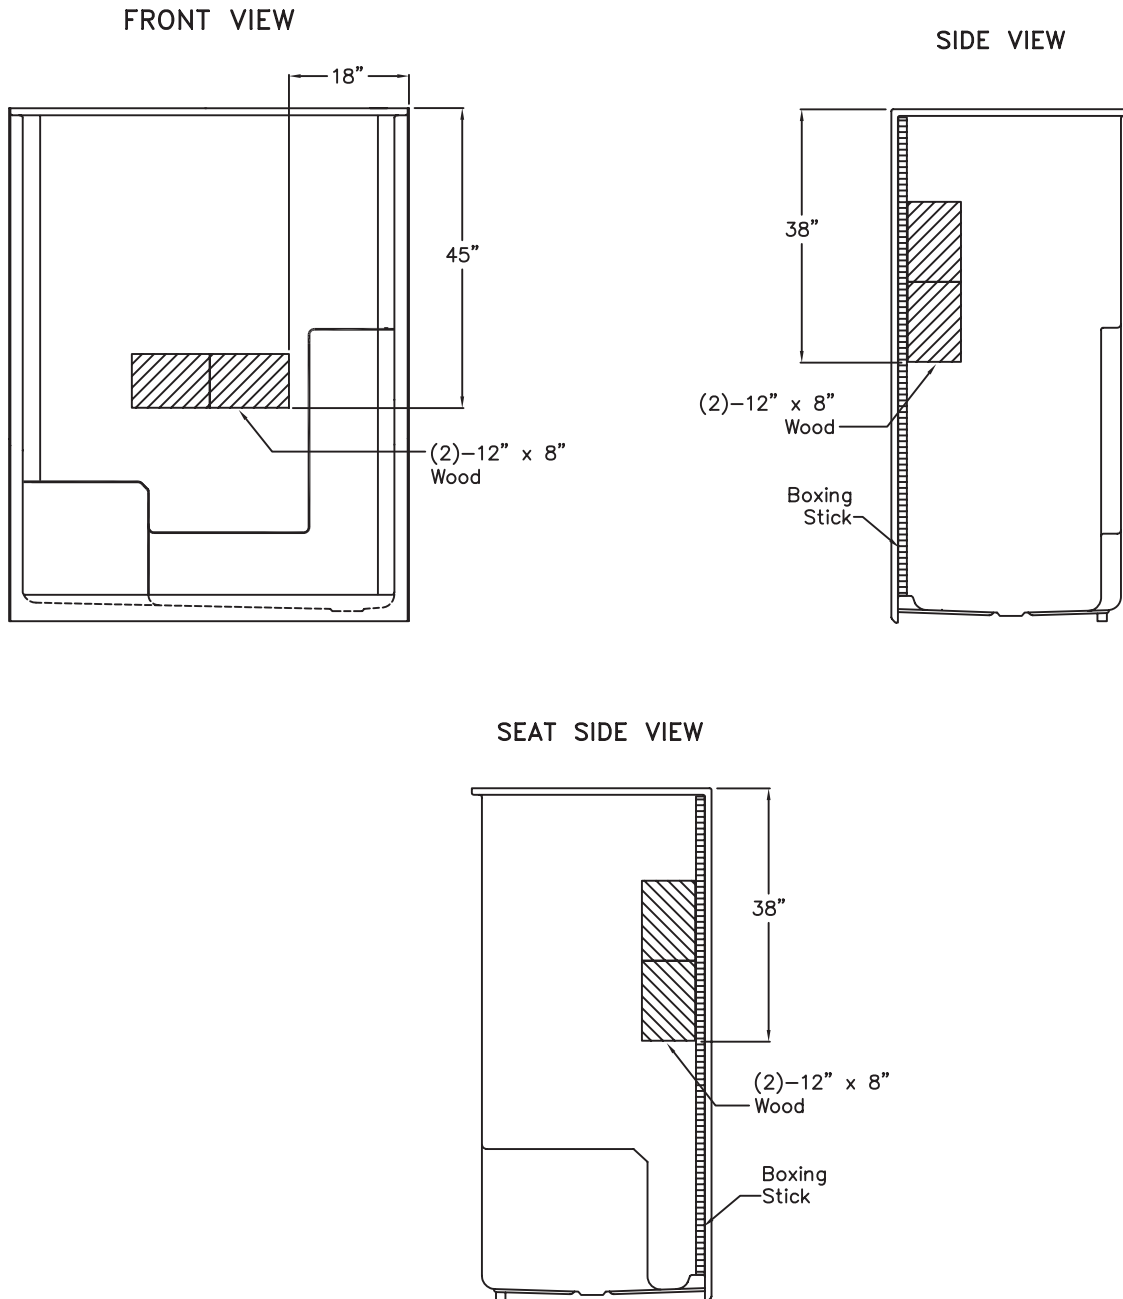

Classic Grab Bar Kit

60" x 33" x 77" New Construction One-Piece Shower
Classic Package with Stainless Steel Grab Bars

HANDED BY SEAT

Right-Hand Seat Shown

Shipping Container

Fiberglass Reinforced Walls

Representing Model Numbers

- ESM6032SHLWHT-PKG1
- ESM6032SHLBON-PKG1
- ESM6032SHLBIS-PKG1
- ESM6032SHRWHT-PKG1
- ESM6032SHRBON-PKG1
- ESM6032SHRBIS-PKG1

Technical Information

Material: Gelcoat Fiberglass
Overall Dimensions: 60 in. x 33 in. x 77 in.
Net Weight: 155 lbs.
Drain Location: Left or Right
Threshold Height: 4 in.
Shipping Dimensions: 67 in. x 43 in. x 84 in.
Shipping Weight: 295 lbs.

4" LOW THRESHOLD

Classic Grab Bar Kit

60" x 33" x 77" New Construction One-Piece Shower
Classic Package with Stainless Steel Grab Bars

BOARD PLACEMENT DRAWING

Due to the nature of the materials, dimensions may vary $\pm 1/2$ in.

Classic Grab Bar Kit

60" x 33" x 77" New Construction One-Piece Shower
Classic Package with Stainless Steel Grab Bars

PRODUCT FEATURES

Luxurious & Safe Design

- Architectural subway design tile pattern with diamond accent pattern for a traditionally modern aesthetic
- Integrated Grip Sure™ floor texture for safe mobility
- Molded soap, shampoo & foot ledges for added convenience