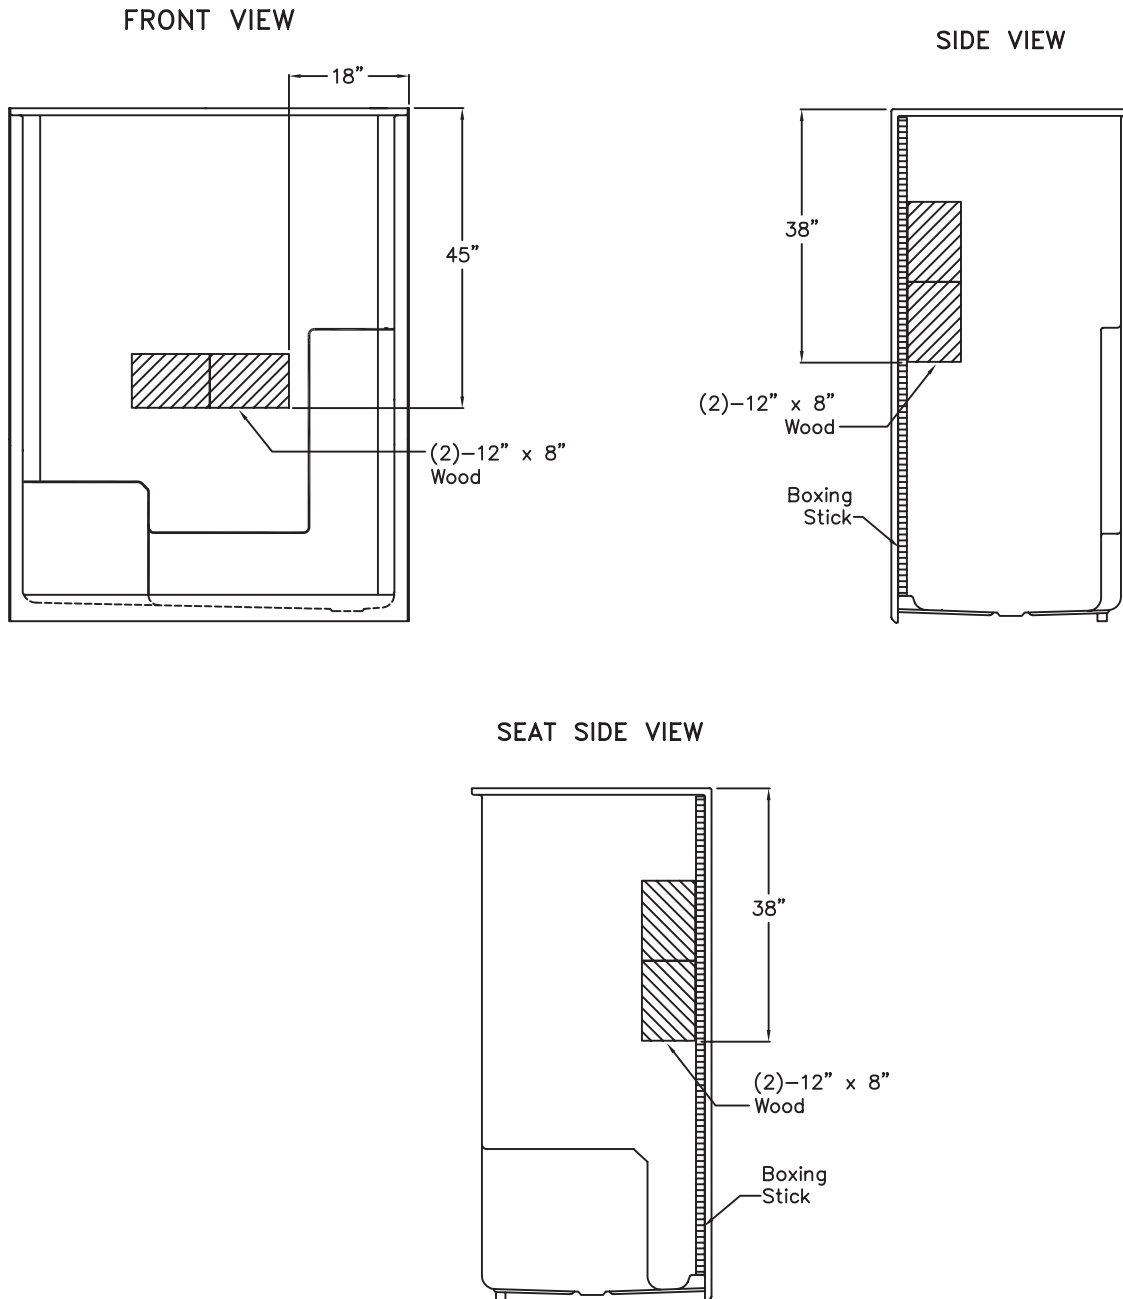

Classic Grab Bar Kit

60" x 33" x 77" New Construction One-Piece Shower
Classic Package with Stainless Steel Grab Bars

HANDED BY SEAT

Right-Hand Seat Shown

Shipping Container

Fiberglass Reinforced Walls

Representing Model Numbers

Chrome Strainer Brass Drain
with Friction Seal – 2 in.

Classic Grab Bar Kit

60" x 36" x 77" New Construction One-Piece Shower
 Classic Package with Stainless Steel Grab Bars

SPECIFICATION DRAWINGS

Due to the nature of the materials, dimensions may vary $\pm \frac{1}{2}$ in.

FRONT VIEW

SIDE VIEW

TOP VIEW

4" LOW THRESHOLD

Classic Grab Bar Kit

60" x 36" x 77" New Construction One-Piece Shower
Classic Package with Stainless Steel Grab Bars

BOARD PLACEMENT DRAWING

Due to the nature of the materials, dimensions may vary $\pm 1/2$ in.

Classic Grab Bar Kit

60" x 36" x 77" New Construction One-Piece Shower
Classic Package with Stainless Steel Grab Bars

PRODUCT FEATURES

Luxurious & Safe Design

- Architectural subway design tile pattern with diamond accent pattern for a traditionally modern aesthetic
- Integrated Grip Sure™ floor texture for safe mobility
- Molded soap, shampoo & foot ledges for added convenience