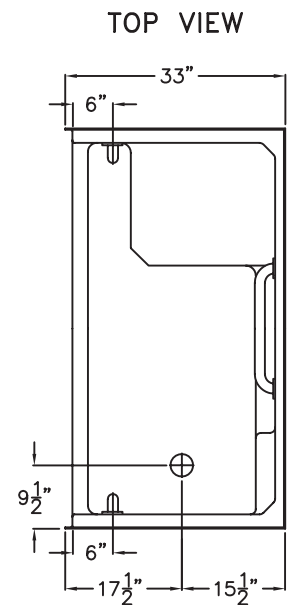

- ESM6032SHLWHT-PKG1
- ESM6032SHLBON-PKG1
- ESM6032SHLBIS-PKG1
- ESM6032SHRWHT-PKG1
- ESM6032SHRBON-PKG1
- ESM6032SHRBIS-PKG1

Technical Information

Material: Gelcoat Fiberglass
Overall Dimensions: 60 in. x 33 in. x 77 in.
Net Weight: 155 lbs.
Drain Location: Left or Right
Threshold Height: 4 in.
Shipping Dimensions: 67 in. x 43 in. x 84 in.
Shipping Weight: 295 lbs.

Chrome Strainer Brass Drain
with Friction Seal – 2 in.

Classic Grab Bar Kit

60" x 33" x 77" New Construction One-Piece Shower
 Classic Package with Stainless Steel Grab Bars

SPECIFICATION DRAWINGS

Due to the nature of the materials, dimensions may vary $\pm \frac{1}{2}$ in.

4" LOW THRESHOLD

Classic Grab Bar Kit

60" x 33" x 77" New Construction One-Piece Shower
Classic Package with Stainless Steel Grab Bars

BOARD PLACEMENT DRAWING

Due to the nature of the materials, dimensions may vary $\pm 1/2$ in.