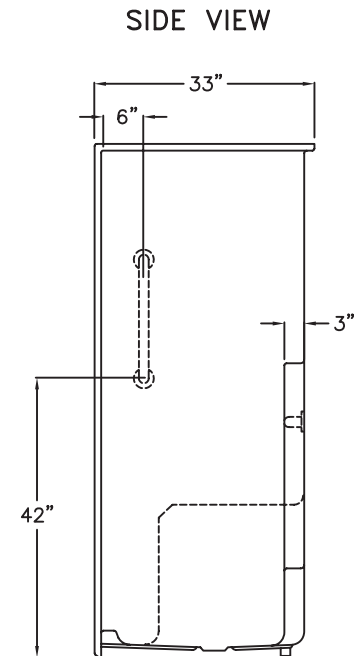

- ESM6032SHLWHT-PKG1
- ESM6032SHLBON-PKG1
- ESM6032SHLBIS-PKG1
- ESM6032SHRWHT-PKG1
- ESM6032SHRBON-PKG1
- ESM6032SHRBIS-PKG1

Technical Information

Material: Gelcoat Fiberglass
Overall Dimensions: 60 in. x 33 in. x 77 in.
Net Weight: 155 lbs.
Drain Location: Left or Right
Threshold Height: 4 in.
Shipping Dimensions: 67 in. x 43 in. x 84 in.
Shipping Weight: 295 lbs.

Chrome Strainer Brass Drain
with Friction Seal – 2 in.

Classic Grab Bar Kit

60" x 33" x 77" New Construction One-Piece Shower
 Classic Package with Stainless Steel Grab Bars

SPECIFICATION DRAWINGS

Due to the nature of the materials, dimensions may vary $\pm \frac{1}{2}$ in.

4" LOW THRESHOLD

Classic Grab Bar Kit

60" x 33" x 77" New Construction One-Piece Shower
Classic Package with Stainless Steel Grab Bars

BOARD PLACEMENT DRAWING

Due to the nature of the materials, dimensions may vary $\pm 1/2$ in.