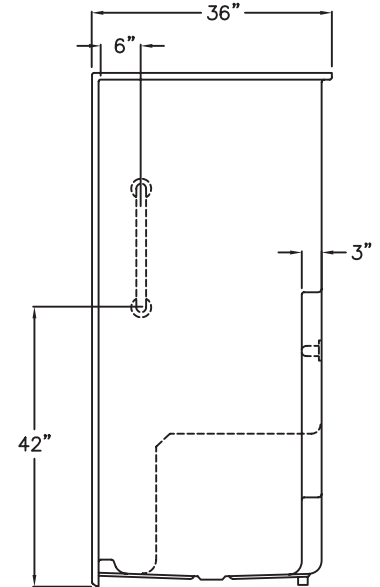

Chrome Strainer Brass Drain
with Friction Seal – 2 in.

Classic Grab Bar Kit

60" x 36" x 77" New Construction One-Piece Shower
 Classic Package with Stainless Steel Grab Bars

SPECIFICATION DRAWINGS

Due to the nature of the materials, dimensions may vary $\pm \frac{1}{2}$ in.

FRONT VIEW

SIDE VIEW

TOP VIEW

4" LOW THRESHOLD

Classic Grab Bar Kit

60" x 36" x 77" New Construction One-Piece Shower
Classic Package with Stainless Steel Grab Bars

BOARD PLACEMENT DRAWING

Due to the nature of the materials, dimensions may vary $\pm 1/2$ in.