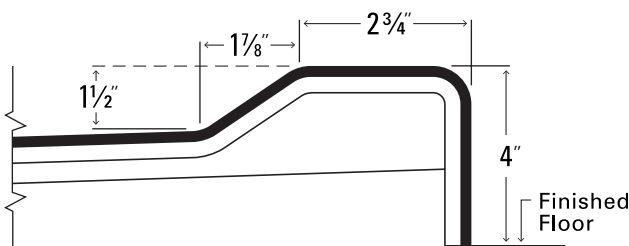

Chrome Strainer Brass Drain
with Friction Seal – 2 in.

Classic Grab Bar Kit

60" x 36" x 77" New Construction One-Piece Shower
 Classic Package with Stainless Steel Grab Bars

SPECIFICATION DRAWINGS

Due to the nature of the materials, dimensions may vary $\pm \frac{1}{2}$ in.

FRONT VIEW

SIDE VIEW

TOP VIEW

4" LOW THRESHOLD

Classic Grab Bar Kit

60" x 36" x 77" New Construction One-Piece Shower
Classic Package with Stainless Steel Grab Bars

BOARD PLACEMENT DRAWING

Due to the nature of the materials, dimensions may vary $\pm 1/2$ in.