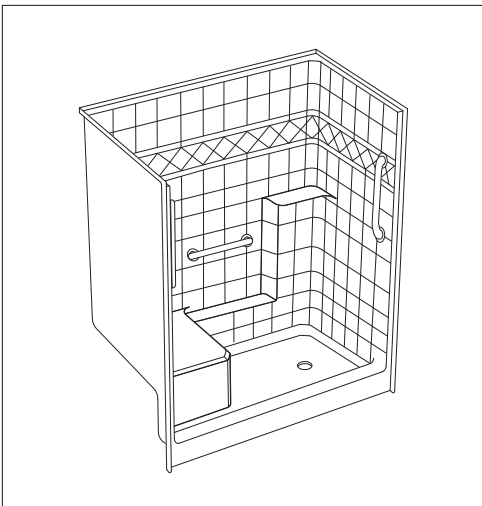

Contractor Friendly

- Ella's One-Piece showers are preassembled at the factory and require no hardware installation on jobsite
- Compact and durable packaging for easy handling on the jobsite
- Shipped in heavy duty crating to protect the product in transit

Classic Grab Bar Kit

New Construction One-Piece Showers

Specification Manual

60" x 36" x 77"

Low Threshold Shower Stall & Kit

Classic Package with Stainless Steel Grab Bars

For more product information visit ellasbubbles.com
or call Ella's Bubbles toll free at 1-800-480-6850

Classic Grab Bar Kit

60" x 36" x 77" New Construction One-Piece Shower
Classic Package with Stainless Steel Grab Bars

HANDED BY SEAT

Right Side Seat Shown

Shipping Container

Fiberglass Reinforced Walls

Representing Model Numbers