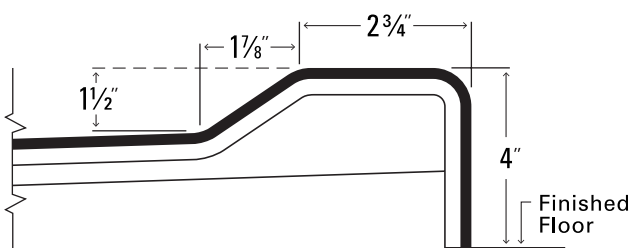

- ESM6032SHLWHT-PKG1
- ESM6032SHLBON-PKG1
- ESM6032SHLBIS-PKG1
- ESM6032SHRWHT-PKG1
- ESM6032SHRBON-PKG1
- ESM6032SHRBIS-PKG1

Technical Information

Material: Gelcoat Fiberglass
Overall Dimensions: 60 in. x 33 in. x 77 in.
Net Weight: 155 lbs.
Drain Location: Left or Right
Threshold Height: 4 in.
Shipping Dimensions: 67 in. x 43 in. x 84 in.
Shipping Weight: 295 lbs.

MANUFACTURED AND ASSEMBLED IN
THE UNITED STATES OF AMERICA

Classic Grab Bar Kit

60" x 33" x 77" New Construction One-Piece Shower
Classic Package with Stainless Steel Grab Bars

PACKAGE ACCESSORIES

18" Straight Stainless Steel
Grab Bars (3)

Chrome Strainer Brass Drain
with Friction Seal – 2 in.

Classic Grab Bar Kit

60" x 33" x 77" New Construction One-Piece Shower
 Classic Package with Stainless Steel Grab Bars

SPECIFICATION DRAWINGS

Due to the nature of the materials, dimensions may vary $\pm \frac{1}{2}$ in.

4" LOW THRESHOLD

Classic Grab Bar Kit

60" x 33" x 77" New Construction One-Piece Shower
Classic Package with Stainless Steel Grab Bars

BOARD PLACEMENT DRAWING

Due to the nature of the materials, dimensions may vary $\pm 1/2$ in.