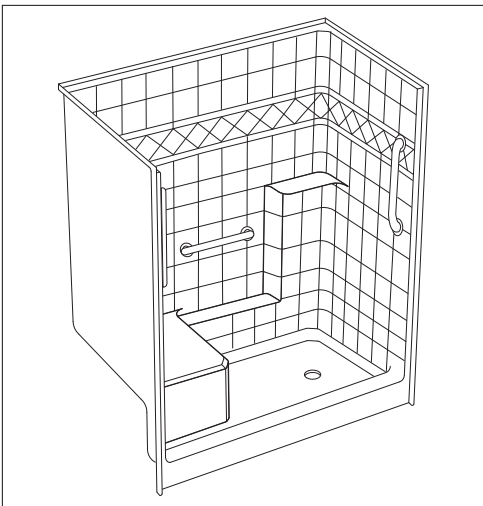

Classic Grab Bar Kit

New Construction One-Piece Showers

Specification Manual

60" x 33" x 77"

Low Threshold Shower Stall & Kit

Classic Package with Stainless Steel Grab Bars

For more product information visit ellasbubbles.com
or call Ella's Bubbles toll free at 1-800-480-6850

Classic Grab Bar Kit

60" x 33" x 77" New Construction One-Piece Shower
Classic Package with Stainless Steel Grab Bars

HANDED BY SEAT

Right-Hand Seat Shown

Shipping Container

Fiberglass Reinforced Walls

Representing Model Numbers

- ESM6032SHLWHT-PKG1
- ESM6032SHLBON-PKG1
- ESM6032SHLBIS-PKG1
- ESM6032SHRWHT-PKG1
- ESM6032SHRBON-PKG1
- ESM6032SHRBIS-PKG1

Technical Information

Material: Gelcoat Fiberglass
Overall Dimensions: 60 in. x 33 in. x 77 in.
Net Weight: 155 lbs.
Drain Location: Left or Right
Threshold Height: 4 in.
Shipping Dimensions: 67 in. x 43 in. x 84 in.
Shipping Weight: 295 lbs.