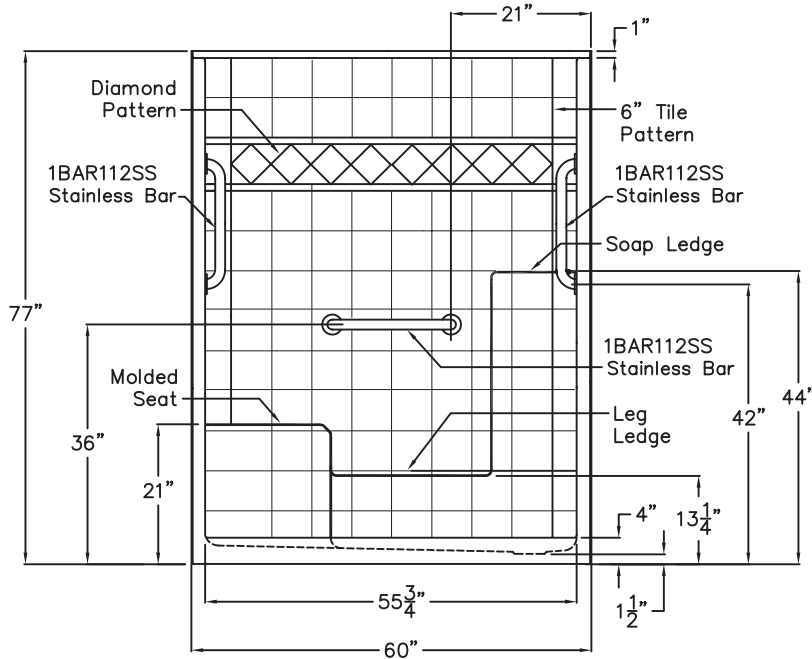

Classic Grab Bar Kit

60" x 33" x 77" New Construction One-Piece Shower
Classic Package with Stainless Steel Grab Bars

HANDED BY SEAT

Right-Hand Seat Shown

Shipping Container

Fiberglass Reinforced Walls

Representing Model Numbers

Chrome Strainer Brass Drain
with Friction Seal – 2 in.

Classic Grab Bar Kit

60" x 36" x 77" New Construction One-Piece Shower
 Classic Package with Stainless Steel Grab Bars

SPECIFICATION DRAWINGS

Due to the nature of the materials, dimensions may vary $\pm \frac{1}{2}$ in.

FRONT VIEW

SIDE VIEW

TOP VIEW

4" LOW THRESHOLD

Classic Grab Bar Kit

60" x 36" x 77" New Construction One-Piece Shower
Classic Package with Stainless Steel Grab Bars

BOARD PLACEMENT DRAWING

Due to the nature of the materials, dimensions may vary $\pm 1/2$ in.