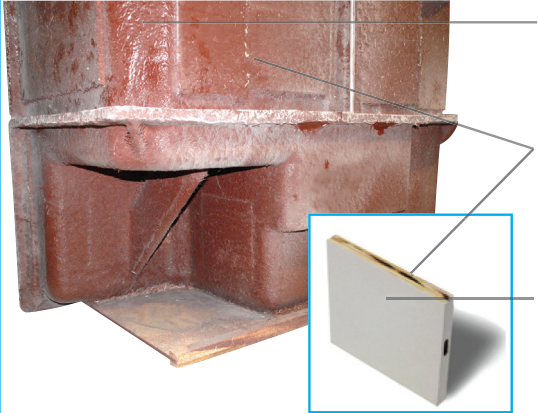

3.

2" Chrome Strainer Brass Drain with Friction Seal

Low Threshold Shower 60" x 33" 6033 SH 5P 4.0 - Left or Right Drain

Wood Base with Leveling Leg
Wood bottom with leg will have the base level as it sits on the floor.

A	B	C	D
60 1/4"	8 1/2"	33 3/8"	15 1/4"

Low Threshold Shower Features

STRENGTH

Wood & Steel Reinforced Walls

Fiberglass resin structural substrate cures to a seamless strong encasement.

All panels are backed with 3/8" wood, accessories can be installed anywhere.