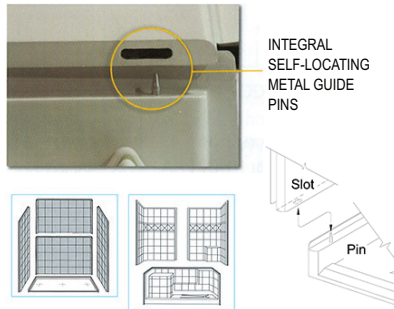

Low Threshold Shower Features

STRENGTH

Wood & Steel Reinforced Walls

Fiberglass resin structural substrate cures to a seamless strong encasement.

All panels are backed with 3/8" wood, accessories can be installed anywhere.

Premium Marine-grade Gel-coat fiberglass surface for beautiful, long-lasting shower surface.

Twice the weight and twice the raw materials used in the construction of our showers than listed by any of our competitors. Wood reinforced core walls and high density base.

ADAPTABILITY

Customized Accessory Placement

The wood reinforced core walls allow the fixtures to be installed right onto the wall studs by eliminating the need for a drywall backing.

SHOWER DOOR FRIENDLY

Your choice: Curtain or Door

Square corners in Ella shower construction allow for framed or frameless shower doors to be installed.

FRONT SIDE INSTALLATION

Aluminum Pin and Slot System for a contractor friendly front side installation.

An installation may be finished in a fraction of the time. No more need to get behind the panels to bolt large panels together.

AVAILABILITY

Your Project won't be held up

Ella showers are manufactured, inspected and shipped directly from the factory within 5 - 7 business days.

Rush orders are available upon request (white only). No order is too big or small.

SMART PACKING

4" LOW THRESHOLD DETAILS

Gelcoat fiberglass surface creates the smooth, beautiful, long-lasting shower surface

Polyurethane reinforcement, machined to a flush, level surface

Fiberglass resin structure substrate cures to a strong, seamless encasement shell