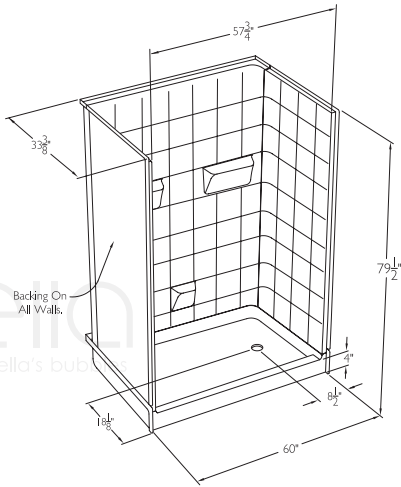

Panels:

- Shower Base 31" W x 60" L x 4" H
- Side Wall Panel Left 31" W x 79.5" H
- Side Wall Panel Right..... 31" W x 79.5" H
- Rear Wall Top Panel..... 60" L x 35.5" H
- Rear Wall Bottom Panel..... 60" L x 44" H

In stock for Rapid Ship

SMART PACKING

4" LOW THRESHOLD DETAILS

Gelcoat fiberglass surface creates the smooth, beautiful, long-lasting shower surface

Polyurethane reinforcement, machined to a flush, level surface

Fiberglass resin structure substrate cures to a strong, seamless encasement shell

Low Threshold Shower 60" x 33"

Ella Freedom - Left or Right Drain

Flat Wall Option

Model #

- | | |
|--------------------------|--------------------------|
| 6033 SH 5P 4.0 L-WH FRDM | 6033 SH 5P 4.0 R-WH FRDM |
| 6033 SH 5P 4.0 L-BN FRDM | 6033 SH 5P 4.0 R-BN FRDM |
| 6033 SH 5P 4.0 L-B FRDM | 6033 SH 5P 4.0 R-B FRDM |

Ella Freedom Accessories (page 2):

Outside Dimensions: 60" L x 33.375" W x 79.5" H
 Shipping Dimensions: 60" L x 48" W x 72" H
 Shipping Weight: 450 lbs.
 Net Weight: 437 lbs.
 Threshold Height: 4.0"

Package Options: