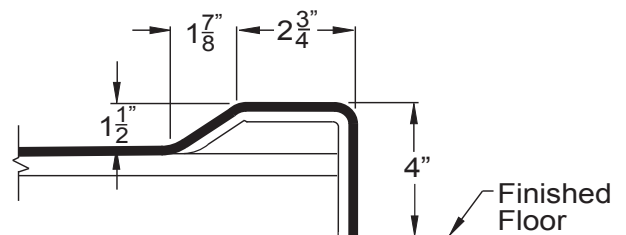

SMART PACKING

4" LOW THRESHOLD DETAILS

Gelcoat fiberglass surface creates the smooth, beautiful, long-lasting shower surface

Polyurethane reinforcement, machined to a flush, level surface

Fiberglass resin structure substrate cures to a strong, seamless encasement shell