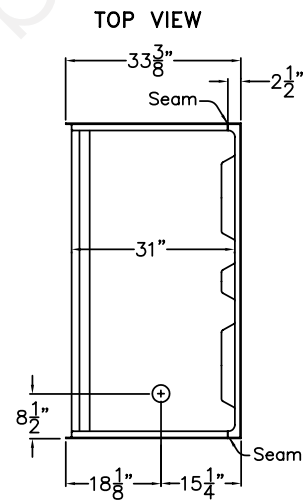

Panels:

- Shower Base 31" W x 60" L x 4" H
- Side Wall Panel Left 31" W x 79.5" H
- Side Wall Panel Right..... 31" W x 79.5" H
- Rear Wall Top Panel..... 60" L x 35.5" H
- Rear Wall Bottom Panel..... 60" L x 44" H

Ella Freedom Accessories (page 2):

Outside Dimensions: 60" L x 33.375" W x 79.5" H
 Shipping Dimensions: 60" L x 48" W x 72" H
 Shipping Weight: 450 lbs.
 Net Weight: 437 lbs.
 Threshold Height: 4.0"

Package Options:

Panels:

- Shower Base 33.375" W x 60" L x 4" H
- Side Wall Panel Left 33.375" W x 79.5" H
- Side Wall Panel Right..... 33.375" W x 79.5" H
- Rear Wall Top Panel..... 60" L x 35.5" H
- Rear Wall Bottom Panel..... 60" L x 44" H

3.

2" Chrome Strainer Brass Drain with Friction Seal

Low Threshold Shower 60" x 33" 6033 SH 5P 4.0 - Left or Right Drain

Wood Base with Leveling Leg
Wood bottom with leg will have the base level as it sits on the floor.