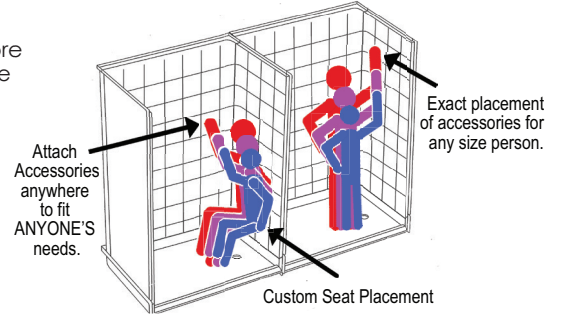

ADAPTABILITY

Customized Accessory Placement

The wood reinforced core walls allow the fixtures to be installed right onto the wall studs by eliminating the need for a drywall backing.

SHOWER DOOR FRIENDLY

Your choice: Curtain or Door

Square corners in Ella shower construction allow for framed or frameless shower doors to be installed.