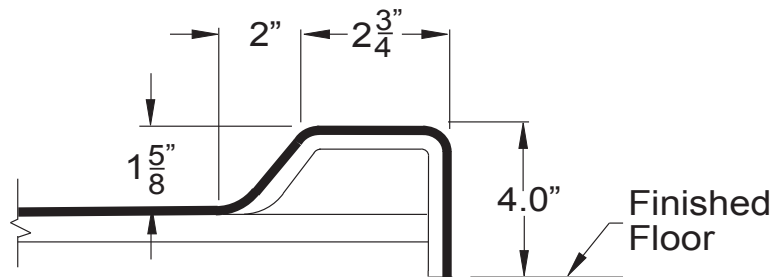

Ella Freedom Accessories (page 2):

Outside Dimensions: 60" L x 31" W x 79.5" H
 Shipping Dimensions: 60" L x 48" W x 72" H
 Shipping Weight: 450 lbs.
 Net Weight: 437 lbs.
 Threshold Height: 4.0"

Package Options:

Panels:

- Shower Base 31" W x 60" L x 4" H
- Side Wall Panel Left 31" W x 79.5" H
- Side Wall Panel Right..... 31" W x 79.5" H
- Rear Wall Top Panel..... 60" L x 35.5" H
- Rear Wall Bottom Panel..... 60" L x 44" H

3.

2" Chrome Strainer Brass Drain with Friction Seal

Low Threshold Shower 60" x 30"
6030 SH 5P 4.0 - Left or Right Drain

Low Threshold Shower Features

STRENGTH

Wood & Steel Reinforced Walls

Fiberglass resin structural substrate cures to a seamless strong encasement.