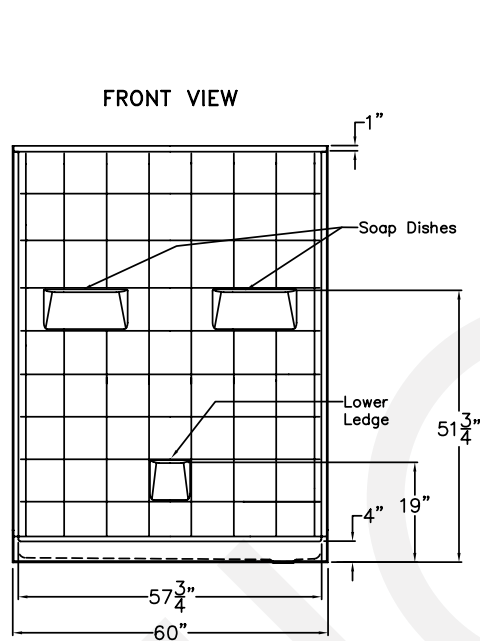

Panels:

- Shower Base 31" W x 60" L x 4" H
- Side Wall Panel Left 31" W x 79.5" H
- Side Wall Panel Right..... 31" W x 79.5" H
- Rear Wall Top Panel..... 60" L x 35.5" H
- Rear Wall Bottom Panel..... 60" L x 44" H

Panels:

- Shower Base 33.375" W x 60" L x 4" H
- Side Wall Panel Left 33.375" W x 79.5" H
- Side Wall Panel Right..... 33.375" W x 79.5" H
- Rear Wall Top Panel..... 60" L x 35.5" H
- Rear Wall Bottom Panel..... 60" L x 44" H

3.

2" Chrome Strainer Brass Drain with Friction Seal

Low Threshold Shower 60" x 33" 6033 SH 5P 4.0 - Left or Right Drain

Wood Base with Leveling Leg
Wood bottom with leg will have the base level as it sits on the floor.