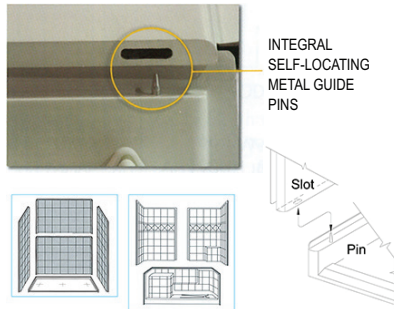

3.

2" Chrome Strainer Brass Drain with Friction Seal

Low Threshold Shower 60" x 30"
6030 SH 5P 4.0 - Left or Right Drain

Low Threshold Shower Features

STRENGTH

Wood & Steel Reinforced Walls

Fiberglass resin structural substrate cures to a seamless strong encasement.

Wood reinforced core walls and high density base.

ADAPTABILITY

Customized Accessory Placement

The wood reinforced core walls allow the fixtures to be installed right onto the wall studs by eliminating the need for a drywall backing.

SHOWER DOOR FRIENDLY

Your choice: Curtain or Door

Square corners in Ella shower construction allow for framed or frameless shower doors to be installed.

Image for illustration only

FRONT SIDE INSTALLATION

Aluminum Pin and Slot System for a contractor friendly front side installation.

An installation may be finished in a fraction of the time. No more need to get behind the panels to bolt large panels together.