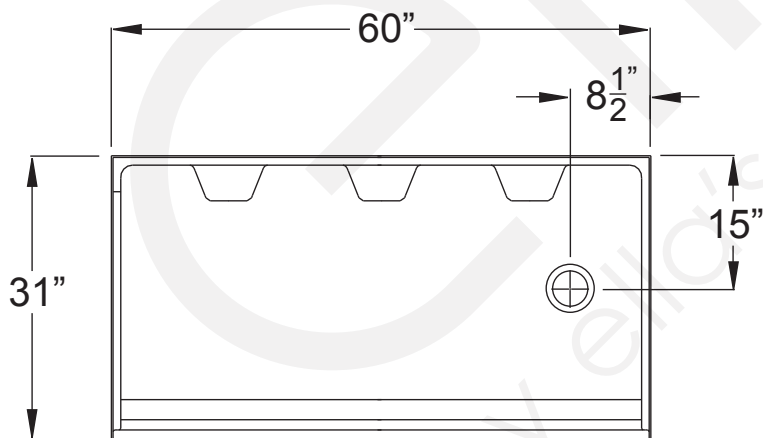

Ella Freedom Accessories (page 2):

Outside Dimensions: 60" L x 31" W x 79.5" H
 Shipping Dimensions: 60" L x 48" W x 72" H
 Shipping Weight: 450 lbs.
 Net Weight: 437 lbs.
 Threshold Height: 4.0"

Package Options:

Panels:

- Shower Base 31" W x 60" L x 4" H
- Side Wall Panel Left 31" W x 79.5" H
- Side Wall Panel Right..... 31" W x 79.5" H
- Rear Wall Top Panel..... 60" L x 35.5" H
- Rear Wall Bottom Panel..... 60" L x 44" H

3.

2" Chrome Strainer Brass Drain with Friction Seal

Low Threshold Shower 60" x 30"
6030 SH 5P 4.0 - Left or Right Drain

Low Threshold Shower Features

STRENGTH

Wood & Steel Reinforced Walls

Fiberglass resin structural substrate cures to a seamless strong encasement.

Ella Freedom Accessories (page 2):

Outside Dimensions: 60" L x 33.375" W x 79.5" H
 Shipping Dimensions: 60" L x 48" W x 72" H
 Shipping Weight: 450 lbs.
 Net Weight: 437 lbs.
 Threshold Height: 4.0"

Package Options: