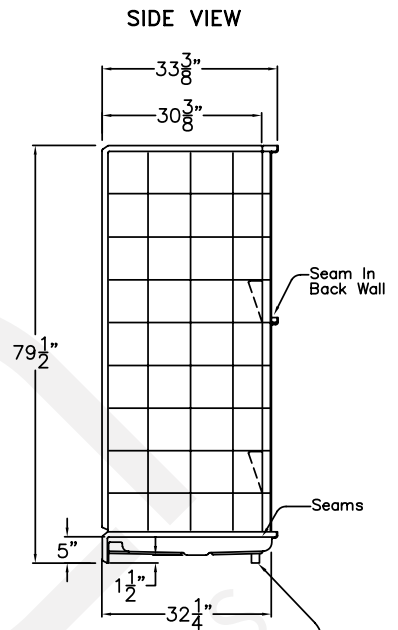

Panels:

- Shower Base 33.375" W x 60" L x 4" H
- Side Wall Panel Left 33.375" W x 79.5" H
- Side Wall Panel Right..... 33.375" W x 79.5" H
- Rear Wall Top Panel..... 60" L x 35.5" H
- Rear Wall Bottom Panel..... 60" L x 44" H

3.

2" Chrome Strainer Brass Drain with Friction Seal

Low Threshold Shower 60" x 33" 6033 SH 5P 4.0 - Left or Right Drain

Wood Base with Leveling Leg
Wood bottom with leg will have the base level as it sits on the floor.