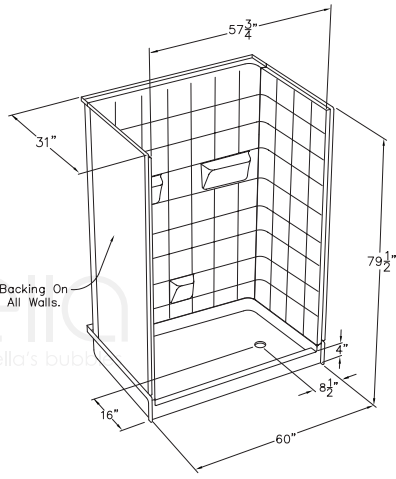

Low Threshold Shower 60" x 30"

Ella Freedom - Left or Right Drain

Flat Wall Option

Model #

- | | |
|--------------------------|--------------------------|
| 6030 SH 5P 4.0 L-WH FRDM | 6030 SH 5P 4.0 R-WH FRDM |
| 6030 SH 5P 4.0 L-BN FRDM | 6030 SH 5P 4.0 R-BN FRDM |
| 6030 SH 5P 4.0 L-B FRDM | 6030 SH 5P 4.0 R-B FRDM |

Ella Freedom Accessories (page 2):

Outside Dimensions: 60" L x 31" W x 79.5" H
 Shipping Dimensions: 60" L x 48" W x 72" H
 Shipping Weight: 450 lbs.
 Net Weight: 437 lbs.
 Threshold Height: 4.0"

Package Options:

Panels:

- Shower Base 31" W x 60" L x 4" H
- Side Wall Panel Left 31" W x 79.5" H
- Side Wall Panel Right..... 31" W x 79.5" H
- Rear Wall Top Panel..... 60" L x 35.5" H
- Rear Wall Bottom Panel..... 60" L x 44" H