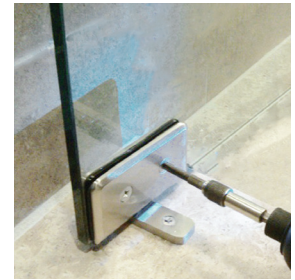

Wood reinforced core walls and high density base.

ADAPTABILITY

Customized Accessory Placement

The wood reinforced core walls allow the fixtures to be installed right onto the wall studs by eliminating the need for a drywall backing.

SHOWER DOOR FRIENDLY

Your choice: Curtain or Door

Square corners in Ella shower construction allow for framed or frameless shower doors to be installed.

Image for illustration only

FRONT SIDE INSTALLATION

Aluminum Pin and Slot System for a contractor friendly front side installation.

An installation may be finished in a fraction of the time. No more need to get behind the panels to bolt large panels together.