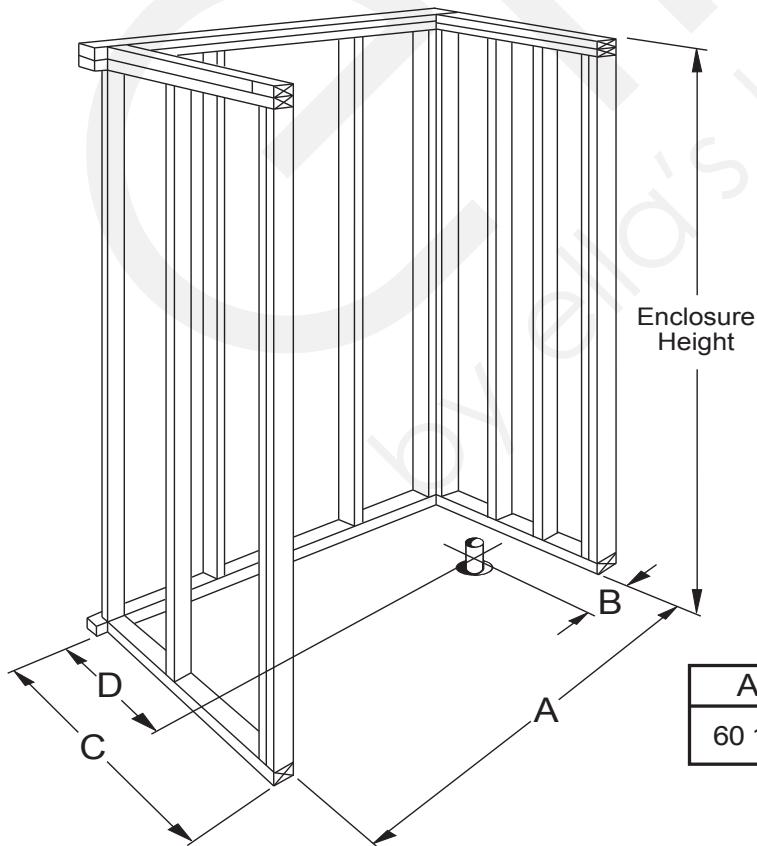

Panels:

- Shower Base 31" W x 60" L x 4" H
- Side Wall Panel Left 31" W x 79.5" H
- Side Wall Panel Right..... 31" W x 79.5" H
- Rear Wall Top Panel..... 60" L x 35.5" H
- Rear Wall Bottom Panel..... 60" L x 44" H

Panels:

- Shower Base 33.375" W x 60" L x 4" H
- Side Wall Panel Left 33.375" W x 79.5" H
- Side Wall Panel Right..... 33.375" W x 79.5" H
- Rear Wall Top Panel..... 60" L x 35.5" H
- Rear Wall Bottom Panel..... 60" L x 44" H

3.

2" Chrome Strainer Brass Drain with Friction Seal

Low Threshold Shower 60" x 33" 6033 SH 5P 4.0 - Left or Right Drain

Wood Base with Leveling Leg
Wood bottom with leg will have the base level as it sits on the floor.