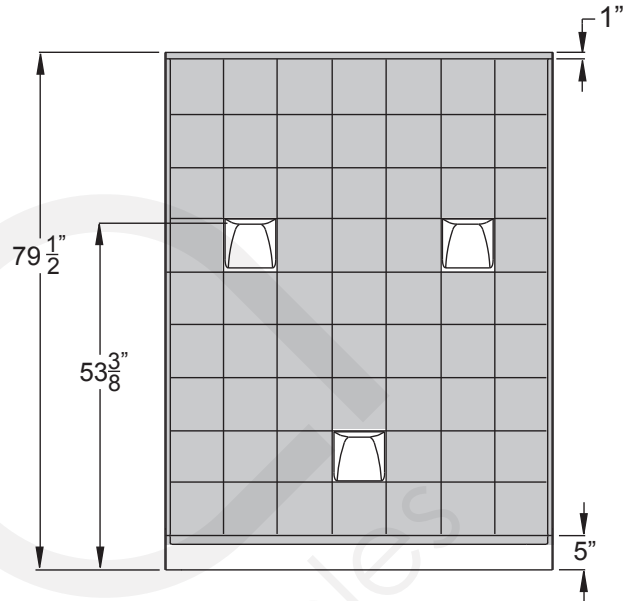

Ella Freedom Accessories (page 2):

Outside Dimensions: 60" L x 31" W x 79.5" H
 Shipping Dimensions: 60" L x 48" W x 72" H
 Shipping Weight: 450 lbs.
 Net Weight: 437 lbs.
 Threshold Height: 4.0"

Package Options:

Panels:

- Shower Base 31" W x 60" L x 4" H
- Side Wall Panel Left 31" W x 79.5" H
- Side Wall Panel Right..... 31" W x 79.5" H
- Rear Wall Top Panel..... 60" L x 35.5" H
- Rear Wall Bottom Panel..... 60" L x 44" H

3.

2" Chrome Strainer Brass Drain with Friction Seal

Low Threshold Shower 60" x 30"
6030 SH 5P 4.0 - Left or Right Drain

Low Threshold Shower Features

STRENGTH

Wood & Steel Reinforced Walls

Fiberglass resin structural substrate cures to a seamless strong encasement.

Panels:

- Shower Base 33.375" W x 60" L x 4" H
- Side Wall Panel Left 33.375" W x 79.5" H
- Side Wall Panel Right..... 33.375" W x 79.5" H
- Rear Wall Top Panel..... 60" L x 35.5" H
- Rear Wall Bottom Panel..... 60" L x 44" H