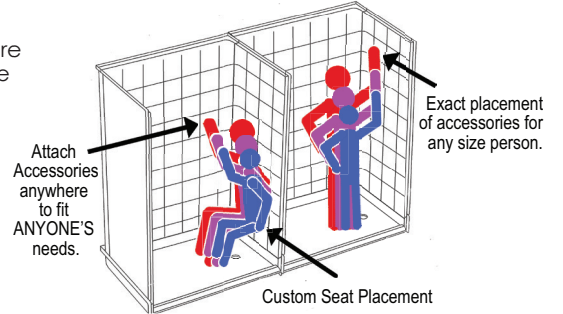

3.

2" Chrome Strainer Brass Drain with Friction Seal

Low Threshold Shower 60" x 30"
6030 SH 5P 4.0 - Left or Right Drain

Low Threshold Shower Features

STRENGTH

Wood & Steel Reinforced Walls

Fiberglass resin structural substrate cures to a seamless strong encasement.

Wood reinforced core walls and high density base.

ADAPTABILITY

Customized Accessory Placement

The wood reinforced core walls allow the fixtures to be installed right onto the wall studs by eliminating the need for a drywall backing.