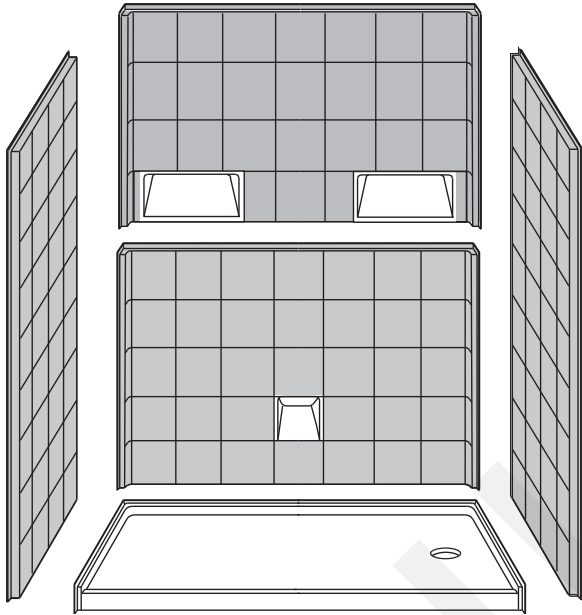

Panels:

- Shower Base 31" W x 60" L x 4" H
- Side Wall Panel Left 31" W x 79.5" H
- Side Wall Panel Right..... 31" W x 79.5" H
- Rear Wall Top Panel..... 60" L x 35.5" H
- Rear Wall Bottom Panel..... 60" L x 44" H

3.

2" Chrome Strainer Brass Drain with Friction Seal

Low Threshold Shower 60" x 30"
6030 SH 5P 4.0 - Left or Right Drain

Low Threshold Shower Features

STRENGTH

Wood & Steel Reinforced Walls

Fiberglass resin structural substrate cures to a seamless strong encasement.