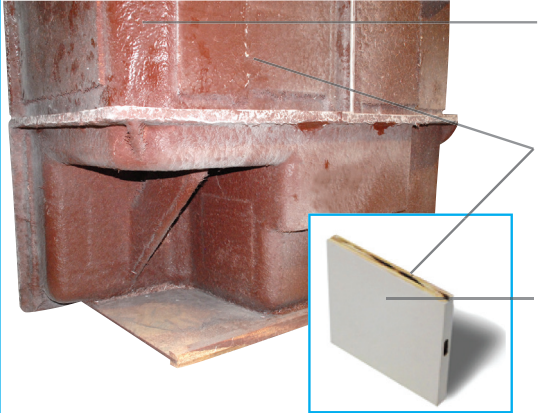

3.

2" Chrome Strainer Brass Drain with Friction Seal

Low Threshold Shower 60" x 30"
6030 SH 5P 4.0 - Left or Right Drain

Low Threshold Shower Features

STRENGTH

Wood & Steel Reinforced Walls

Fiberglass resin structural substrate cures to a seamless strong encasement.

Wood reinforced core walls and high density base.

ADAPTABILITY

Customized Accessory Placement

The wood reinforced core walls allow the fixtures to be installed right onto the wall studs by eliminating the need for a drywall backing.