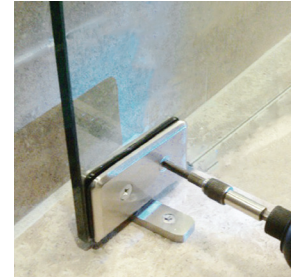

ADAPTABILITY

Customized Accessory Placement

The wood reinforced core walls allow the fixtures to be installed right onto the wall studs by eliminating the need for a drywall backing.

SHOWER DOOR FRIENDLY

Your choice: Curtain or Door

Square corners in Ella shower construction allow for framed or frameless shower doors to be installed.

Image for illustration only

FRONT SIDE INSTALLATION

Aluminum Pin and Slot System for a contractor friendly front side installation.