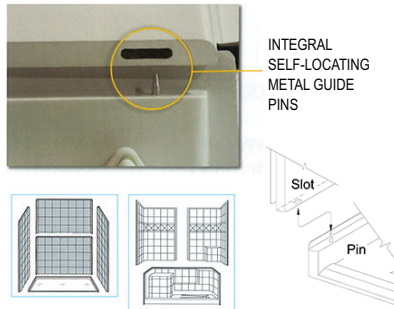

## ADAPTABILITY

Customized Accessory Placement

The wood reinforced core walls allow the fixtures to be installed right onto the wall studs by eliminating the need for a drywall backing.

## SHOWER DOOR FRIENDLY

Your choice: Curtain or Door

Square corners in Ella shower construction allow for framed or frameless shower doors to be installed.

Image for illustration only

## FRONT SIDE INSTALLATION

Aluminum Pin and Slot System for a contractor friendly front side installation.

An installation may be finished in a fraction of the time. No more need to get behind the panels to bolt large panels together.