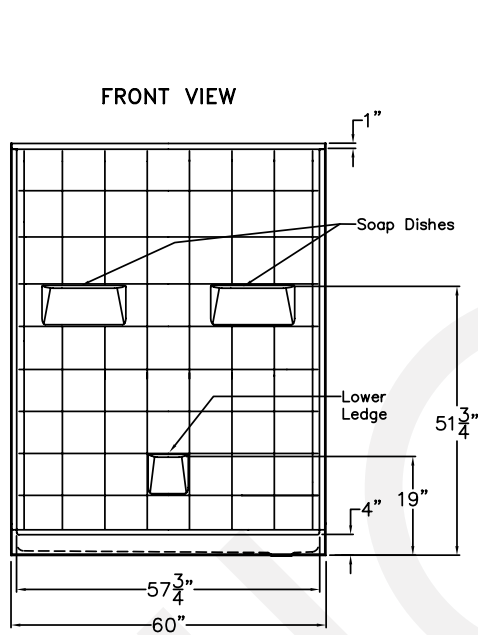

Low Threshold Shower 60" x 33" 6033 SH 5P 4.0 - Left or Right Drain

Wood Base with Leveling Leg
Wood bottom with leg will have the base level as it sits on the floor.