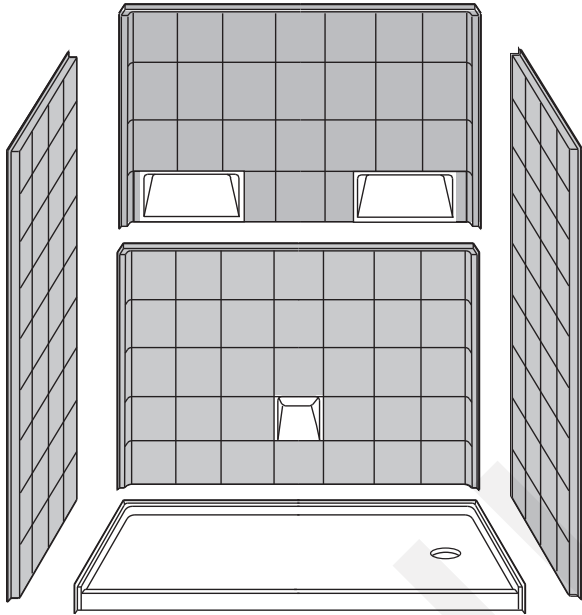

Low Threshold Shower 60" x 30"
6030 SH 5P 4.0 - Left or Right Drain