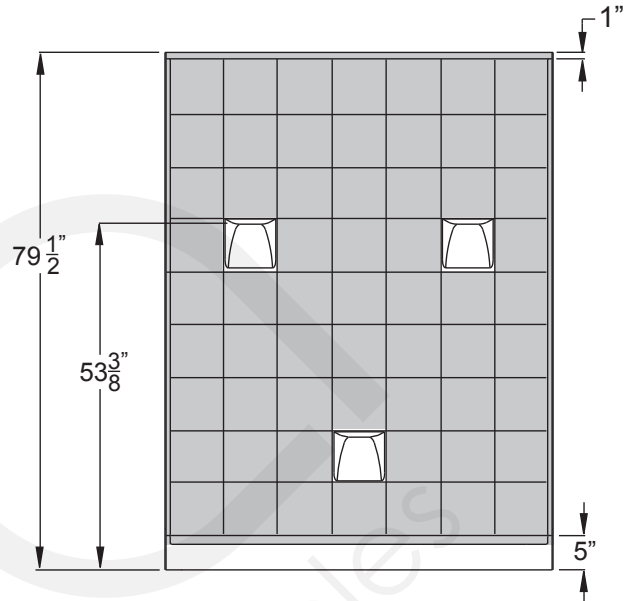

Low Threshold Shower 60" x 30"
6030 SH 5P 4.0 - Left or Right Drain