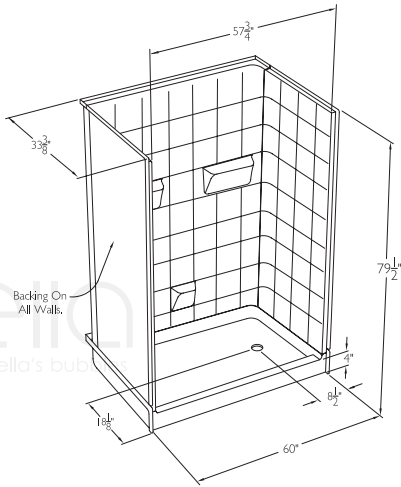

**Panels:**

Shower Base .....	31" W x 60" L x 4" H
Side Wall Panel Left .....	31" W x 79.5" H
Side Wall Panel Right.....	31" W x 79.5" H
Rear Wall Top Panel.....	60" L x 35.5" H
Rear Wall Bottom Panel.....	60" L x 44" H

# Low Threshold Shower 60" x 33" Ella Plus 36 - Left or Right Drain

**Flat Wall Option**

**Model #**

6033 SH 5P 4.0 L-WH SP36	6033 SH 5P 4.0 R-WH SP36
6033 SH 5P 4.0 L-BN SP36	6033 SH 5P 4.0 R-BN SP36
6033 SH 5P 4.0 L-B SP36	6033 SH 5P 4.0 R-B SP36

**Ella Plus 36 Accessories** (page 2):  
*Hansgrohe & Ponte Giulio are optional*

 <i>German Engineering</i>	 <i>Italian Design</i>
---	--

Outside Dimensions: 60" L x 33.375" W x 79.5" H  
 Shipping Dimensions: 60" L x 48" W x 72" H  
 Shipping Weight: 450 lbs.  
 Net Weight: 437 lbs.  
 Threshold Height: 4.0"