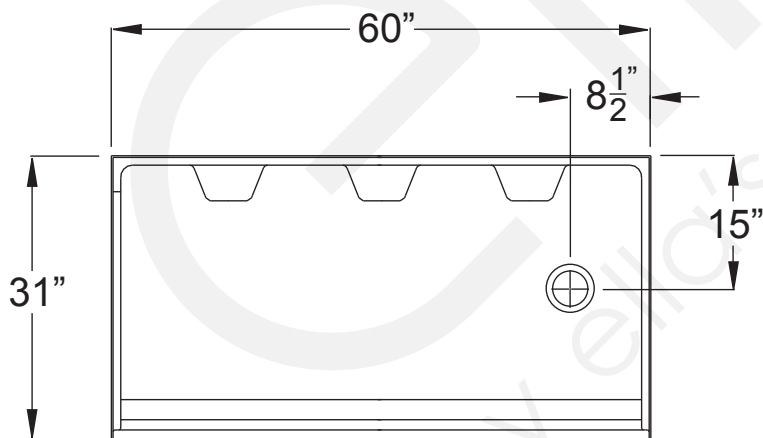

Low Threshold Shower 60" x 30"
6030 SH 5P 4.0 - Left or Right Drain