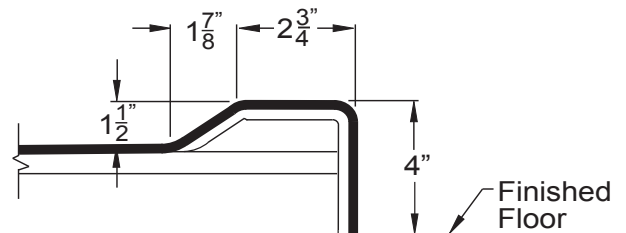

SMART PACKING

4" LOW THRESHOLD DETAILS

Gelcoat fiberglass surface creates the smooth, beautiful, long-lasting shower surface

Polyurethane reinforcement, machined to a flush, level surface

Fiberglass resin structure substrate cures to a strong, seamless encasement shell