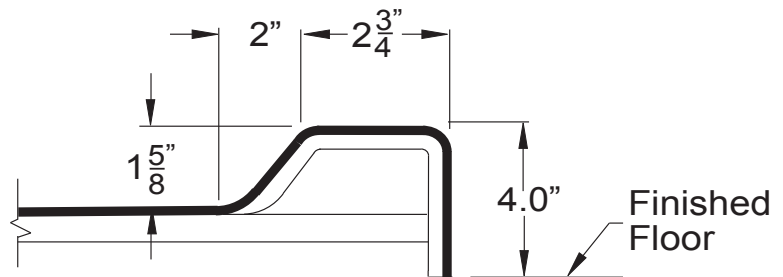

Low Threshold Shower 60" x 30"
6030 SH 5P 4.0 - Left or Right Drain