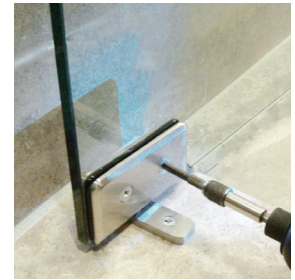

## ADAPTABILITY

Customized Accessory Placement

The wood reinforced core walls allow the fixtures to be installed right onto the wall studs by eliminating the need for a drywall backing.

## SHOWER DOOR FRIENDLY

Your choice: Curtain or Door

Square corners in Ella shower construction allow for framed or frameless shower doors to be installed.

Image for illustration only

## FRONT SIDE INSTALLATION

Aluminum Pin and Slot System for a contractor friendly front side installation.

An installation may be finished in a fraction of the time. No more need to get behind the panels to bolt large panels together.