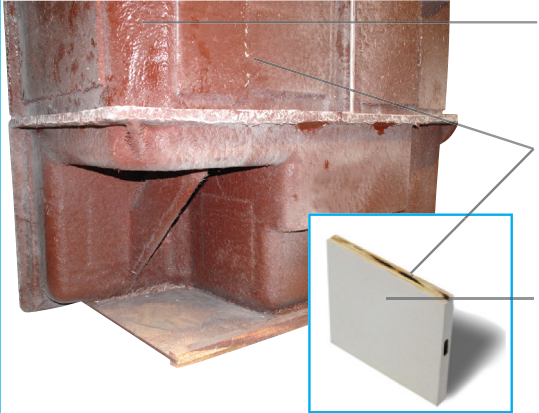

Low Threshold Shower Features

STRENGTH

Wood & Steel Reinforced Walls