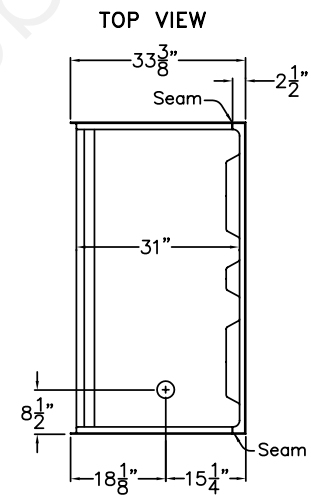

A	B	C	D
60 1/4"	8 1/2"	33 3/8"	15 1/4"