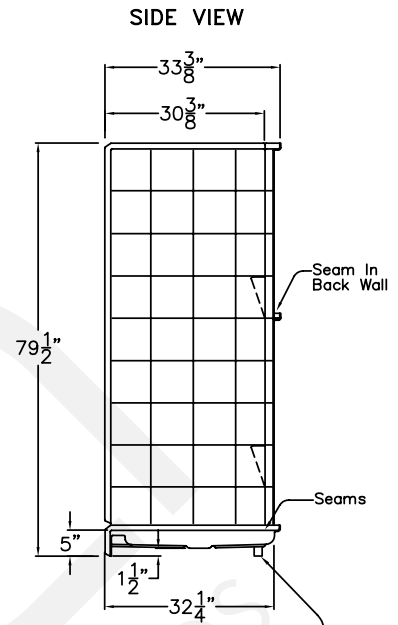

Low Threshold Shower 60" x 33" 6033 SH 5P 4.0 - Left or Right Drain

Wood Base with Leveling Leg
Wood bottom with leg will have the base level as it sits on the floor.