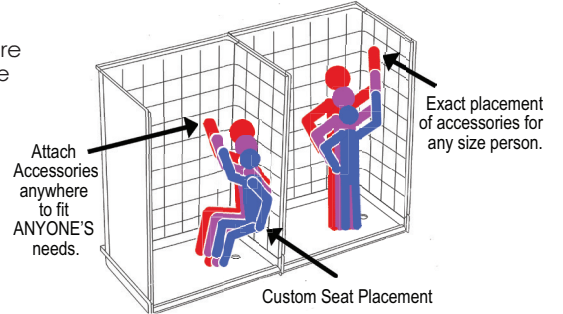

ADAPTABILITY

Customized Accessory Placement

The wood reinforced core walls allow the fixtures to be installed right onto the wall studs by eliminating the need for a drywall backing.

SHOWER DOOR FRIENDLY

Your choice: Curtain or Door

Square corners in Ella shower construction allow for framed or frameless shower doors to be installed.