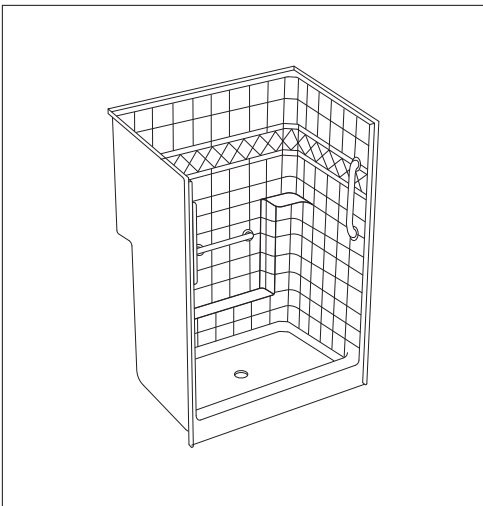

Classic Grab Bar Kit

New Construction One-Piece Showers

Specification Manual

48" x 37" x 80"

Low Threshold Shower Stall & Kit

Classic Package with Stainless Steel Grab Bars

For more product information visit ellasbubbles.com
or call Ella's Bubbles toll free at 1-800-480-6850

Classic Grab Bar Kit

48" x 37" x 80" New Construction One-Piece Shower
Classic Package with Stainless Steel Grab Bars

HANDED BY DRAIN

White color option shown

Shipping Container

Fiberglass Reinforced Walls

Representing Model Numbers

- ESM4836SHCWHT-PKG1
- ESM4836SHCBON-PKG1
- ESM4836SHCBIS-PKG1

Technical Information

Material: Gelcoat Fiberglass
Overall Dimensions: 48 in. x 37 in. x 80 in.
Net Weight: 155 lbs.
Drain Location: Center
Threshold Height: 4 in.
Shipping Dimensions: 53 in. x 42 in. x 84 in.
Shipping Weight: 275 lbs.

Classic Grab Bar Kit

48" x 37" x 80" New Construction One-Piece Shower
Classic Package with Stainless Steel Grab Bars

PRODUCT FEATURES

Luxurious & Safe Design

- Architectural subway design tile pattern with diamond accent pattern for a traditionally modern aesthetic
- Integrated Grip Sure™ floor texture for safe mobility
- Molded soap, shampoo & foot ledges for added convenience