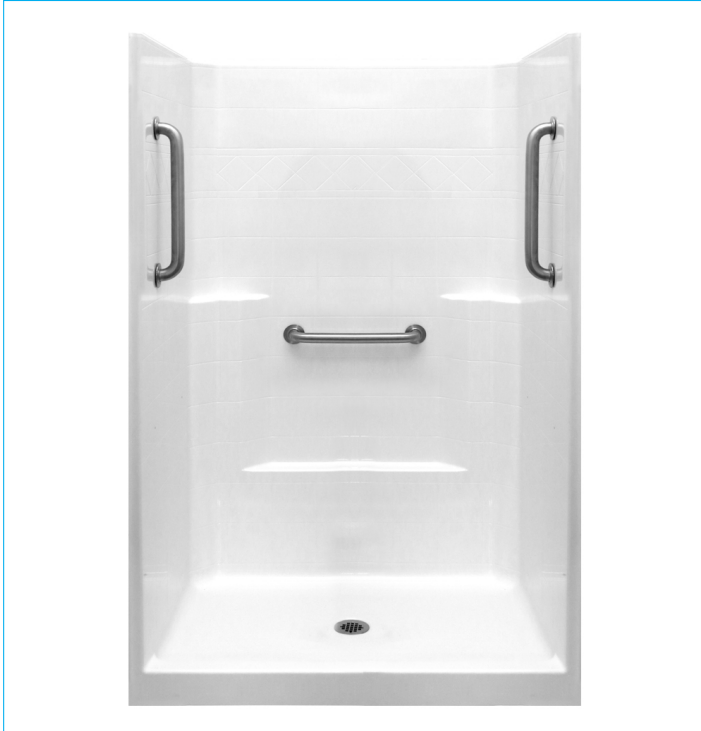

Classic Grab Bar Kit

New Construction One-Piece Showers

Specification Manual

48" x 37" x 80"

Low Threshold Shower Stall & Kit

Classic Package with Stainless Steel Grab Bars

For more product information visit ellasbubbles.com
or call Ella's Bubbles toll free at 1-800-480-6850

Classic Grab Bar Kit

48" x 37" x 80" New Construction One-Piece Shower
Classic Package with Stainless Steel Grab Bars

HANDED BY DRAIN

White color option shown

Shipping Container

Fiberglass Reinforced Walls

Representing Model Numbers

- ESM4836SHCWHT-PKG1
- ESM4836SHCBON-PKG1
- ESM4836SHCBIS-PKG1

Technical Information

Material: Gelcoat Fiberglass
Overall Dimensions: 48 in. x 37 in. x 80 in.
Net Weight: 155 lbs.
Drain Location: Center
Threshold Height: 4 in.
Shipping Dimensions: 53 in. x 42 in. x 84 in.
Shipping Weight: 275 lbs.

Classic Grab Bar Kit

48" x 37" x 80" New Construction One-Piece Shower
Classic Package with Stainless Steel Grab Bars

PRODUCT FEATURES

Luxurious & Safe Design

- Architectural subway design tile pattern with diamond accent pattern for a traditionally modern aesthetic
- Integrated Grip Sure™ floor texture for safe mobility
- Molded soap, shampoo & foot ledges for added convenience