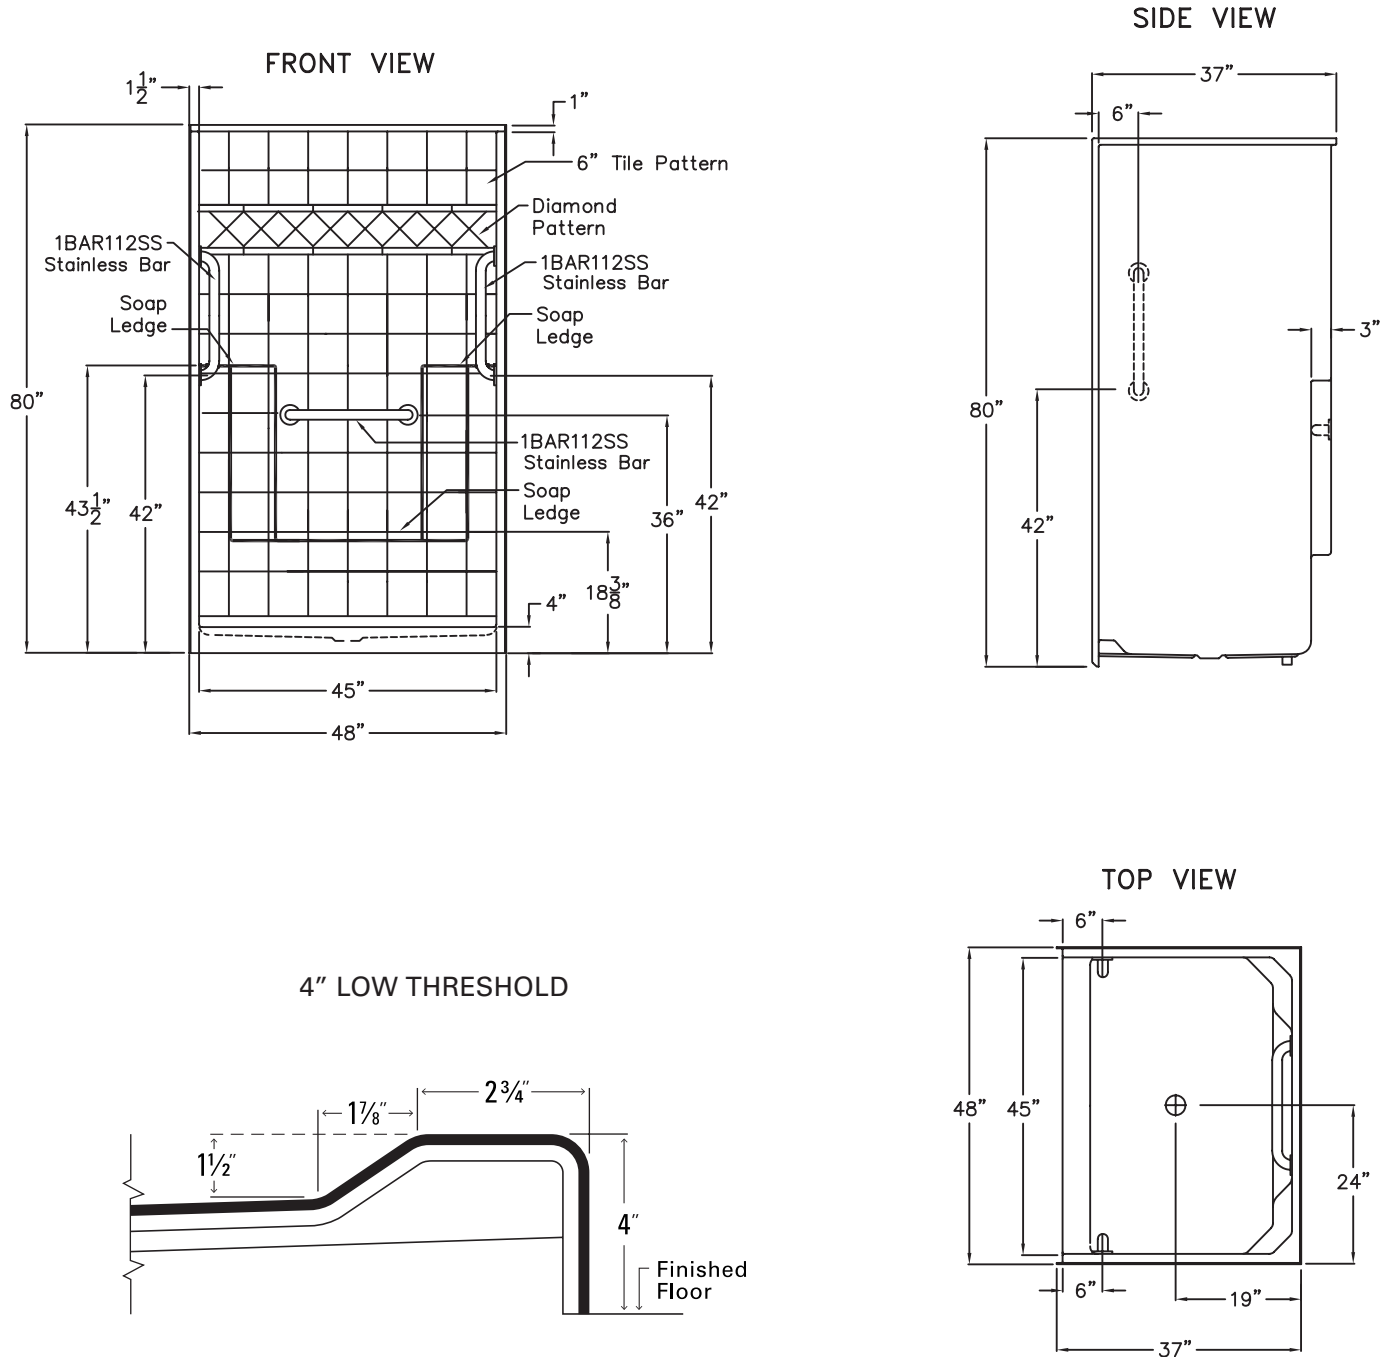

Chrome Strainer Brass Drain
with Friction Seal – 2 in.

Classic Grab Bar Kit

48" x 37" x 80" New Construction One-Piece Shower
 Classic Package with Stainless Steel Grab Bars

SPECIFICATION DRAWINGS

Due to the nature of the materials, dimensions may vary $\pm \frac{1}{2}$ in.

Classic Grab Bar Kit

48" x 37" x 80" New Construction One-Piece Shower
Classic Package with Stainless Steel Grab Bars

BOARD PLACEMENT DRAWING

Due to the nature of the materials, dimensions may vary $\pm \frac{1}{2}$ in.

Classic Grab Bar Kit

48" x 37" x 80" New Construction One-Piece Shower
Classic Package with Stainless Steel Grab Bars

PRODUCT FEATURES

Luxurious & Safe Design

- Architectural subway design tile pattern with diamond accent pattern for a traditionally modern aesthetic
- Integrated Grip Sure™ floor texture for safe mobility
- Molded soap, shampoo & foot ledges for added convenience