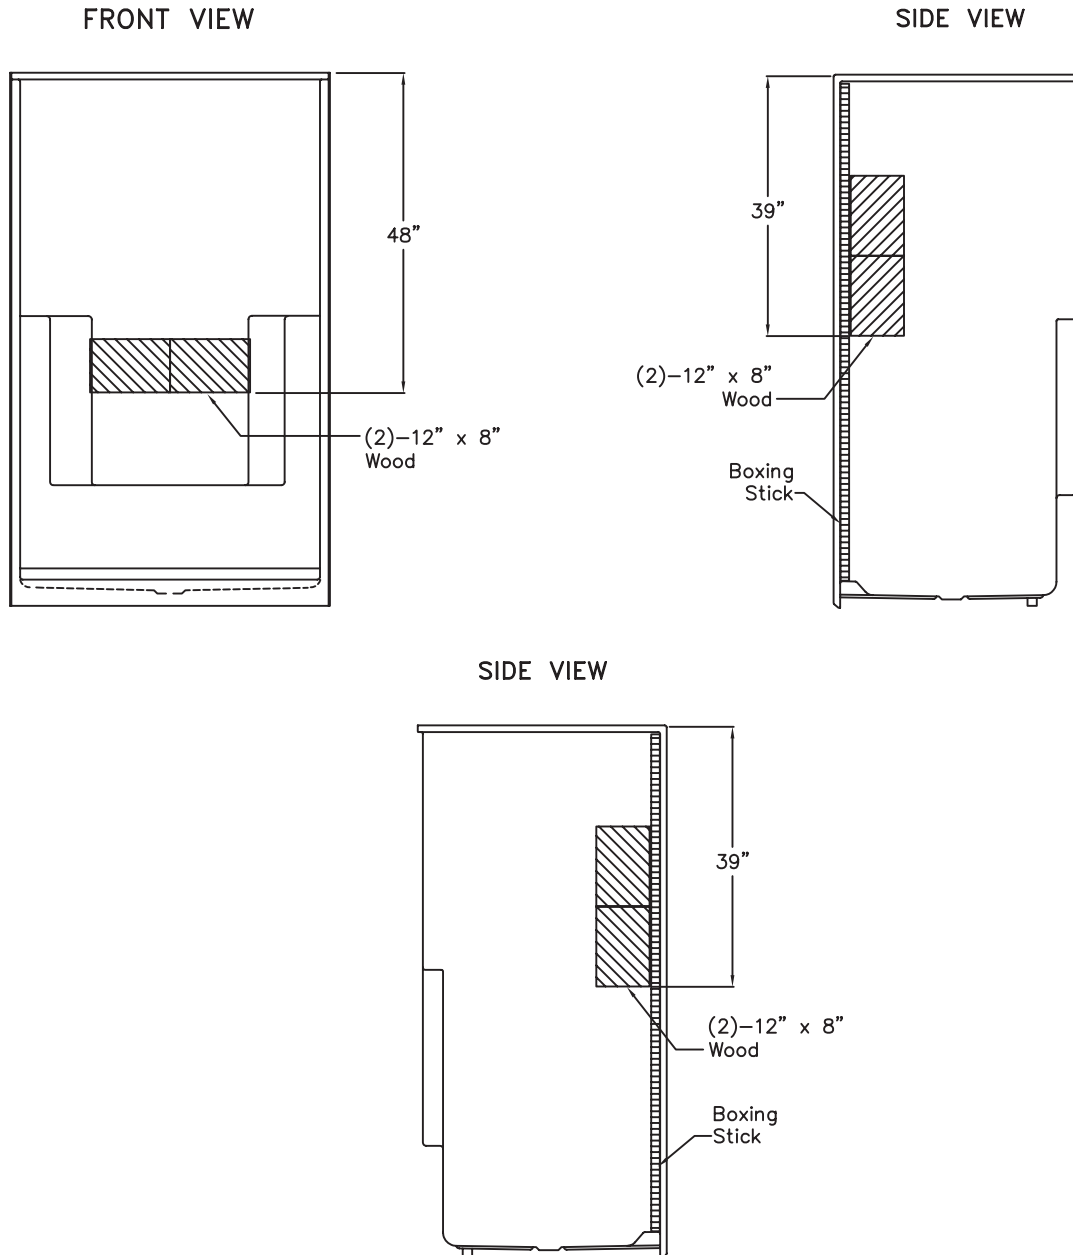

Representing Model Numbers

- ESM4836SHCWHT-PKG1
- ESM4836SHCBON-PKG1
- ESM4836SHCBIS-PKG1

Technical Information

Material: Gelcoat Fiberglass
Overall Dimensions: 48 in. x 37 in. x 80 in.
Net Weight: 155 lbs.
Drain Location: Center
Threshold Height: 4 in.
Shipping Dimensions: 53 in. x 42 in. x 84 in.
Shipping Weight: 275 lbs.

MANUFACTURED AND ASSEMBLED IN
THE UNITED STATES OF AMERICA

Classic Grab Bar Kit

48" x 37" x 80" New Construction One-Piece Shower
Classic Package with Stainless Steel Grab Bars

PACKAGE ACCESSORIES

18" Straight Stainless Steel
Grab Bars (3)

Chrome Strainer Brass Drain
with Friction Seal – 2 in.

Classic Grab Bar Kit

48" x 37" x 80" New Construction One-Piece Shower
 Classic Package with Stainless Steel Grab Bars

SPECIFICATION DRAWINGS

Due to the nature of the materials, dimensions may vary $\pm \frac{1}{2}$ in.

Classic Grab Bar Kit

48" x 37" x 80" New Construction One-Piece Shower
Classic Package with Stainless Steel Grab Bars

BOARD PLACEMENT DRAWING

Due to the nature of the materials, dimensions may vary $\pm \frac{1}{2}$ in.