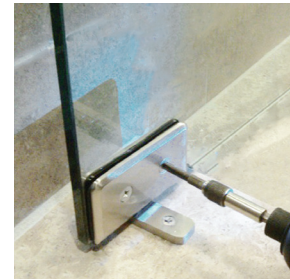

## ADAPTABILITY

Customized Accessory Placement

The armorcore reinforced core walls allow the fixtures to be installed right onto the wall studs by eliminating the need for a drywall backing.

## SHOWER DOOR FRIENDLY

Your choice: Curtain or Door

Square corners in Ella shower construction allow for framed or frameless shower doors to be installed.

Image for illustration only

## FRONT SIDE INSTALLATION

Aluminum Pin and Slot System for a contractor friendly front side installation.

An installation may be finished in a fraction of the time. No more need to get behind the panels to bolt large panels together.