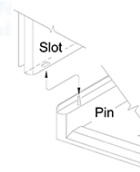

Low Threshold Shower Features

STRENGTH

Armorcore & Steel Reinforced Walls

Fiberglass resin structural substrate cures to a seamless strong encasement.

All panels are backed with armorcore backing, accessories can be installed anywhere.

Applied acrylic finish surface.

Twice the weight and twice the raw materials used in the construction of our showers than listed by any of our competitors. Armorcore reinforced core walls and high density base.

ADAPTABILITY

Customized Accessory Placement

The armorcore reinforced core walls allow the fixtures to be installed right onto the wall studs by eliminating the need for a drywall backing.

SHOWER DOOR FRIENDLY

Your choice: Curtain or Door

Square corners in Ella shower construction allow for framed or frameless shower doors to be installed.

FRONT SIDE INSTALLATION

Aluminum Pin and Slot System for a contractor friendly front side installation.

An installation may be finished in a fraction of the time. No more need to get behind the panels to bolt large panels together.

INTEGRAL SELF-LOCATING METAL GUIDE PINS

AVAILABILITY

Your Project won't be held up

Ella showers are manufactured, inspected and shipped directly from the factory within 5 - 7 business days.

Rush orders are available upon request (white only). No order is too big or small.

SMART PACKING

4" LOW THRESHOLD DETAILS

Applied acrylic surface creates the smooth, beautiful, long-lasting shower surface

Polyurethane reinforcement, machined to a flush, level surface

Fiberglass resin structure substrate cures to a strong, seamless encasement shell