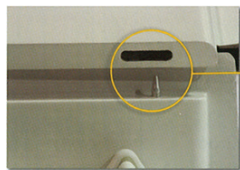

INTEGRAL SELF-LOCATING METAL GUIDE PINS