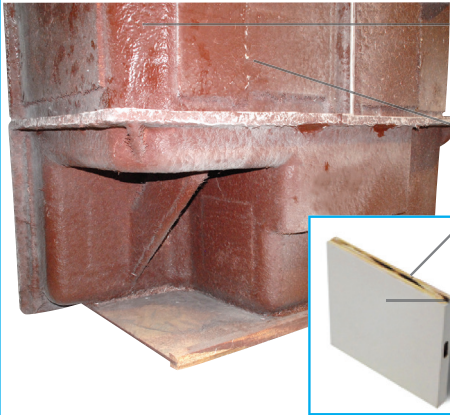

Low Threshold Shower Features

STRENGTH

Armorcore & Steel Reinforced Walls