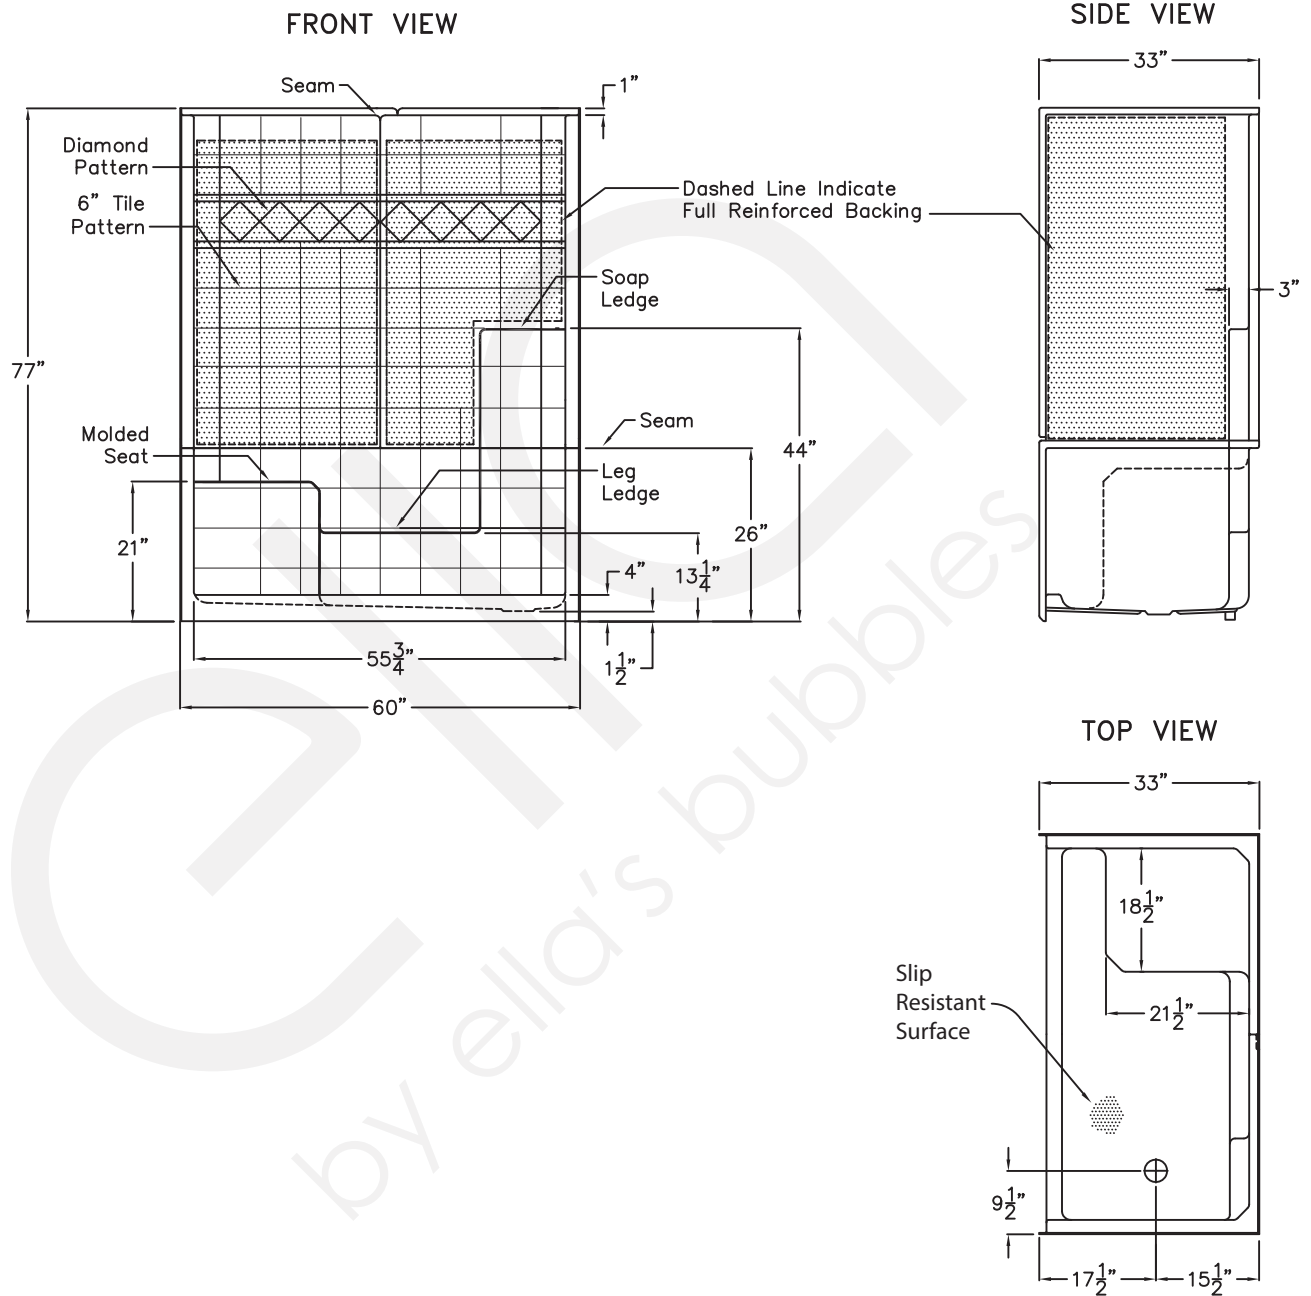

DUE TO THE NATURE OF THE MATERIALS
DIMENSIONS MAY VARY ± 1/2"

Disclaimer:

In an effort to continually improve our product, specifications and configurations are subject to change without notice. Before ordering or installing, consider future access to essential equipment. Due to the nature of the materials, dimensions may vary ± 1/2".