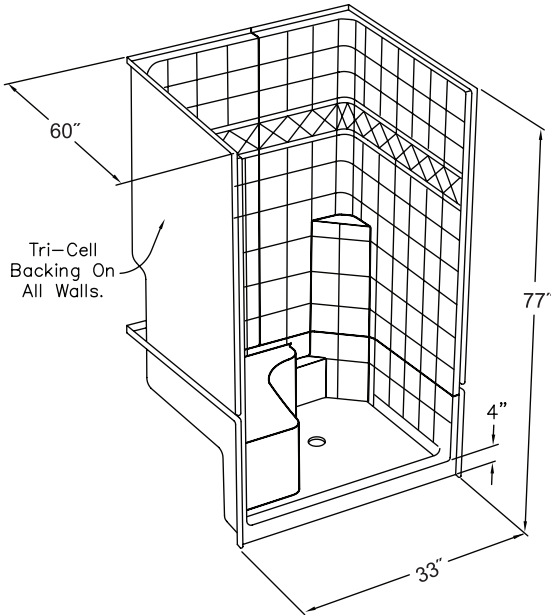

## SPECIFICATIONS

**AcrylX MultiPiece Low Threshold Shower with Molded Seat 60" x 33"**  
*Standard Valve Kit Package*

---

6033 SH 1S 3P 4.0 L WH STD VPKG

6033 SH 1S 3P 4.0 R WH STD VPKG

6033 SH 1S 3P 4.0 L BN STD VPKG

6033 SH 1S 3P 4.0 R BN STD VPKG

6033 SH 1S 3P 4.0 L B STD VPKG

6033 SH 1S 3P 4.0 R B STD VPKG

---

**Accessories:**

- 2" Chrome strainer brass drain with friction seal
- Zurn Shower Lever Handle and Etched Cover Plate
- Zurn Pressure Balancing Quick Connect Valve
- Hansgrohe Croma E 100 3-Jet Handshower
- Hansgrohe Techniflex Hose – 63 in.
- Hansgrohe Showerarm and Cover Plate – 6 in.
- Hansgrohe Showerarm Mount for Handshower
- Hansgrohe E Wall Mount Handshower Bracket

**SPECIFICATIONS:**

- Outside Dimensions: 33" W x 60" L x 77" H
- Seat Dimensions: 22" W x 18.5" L x 21" H
- Shipping Dimensions: 46" W x 60" L x 48" H
- Shipping Weight: 313 lbs.
- Net Weight: 300 lbs.
- Threshold Height: 4"

**PANELS:**

- Shower Base: 33" W x 60" L x 28" H
- Side Wall Panel Left: 33" W x 30" L x 49" H
- Side Wall Panel Right: 33" W x 30" L x 49" H

**PACKAGE OPTIONS:**

- White (WH), Bone (BN) or Biscuit (B) Shower Panels
- Standard, Plus 24, Plus 36, Freedom, or Prestige
- Flange Trim Molding Kit
- Multi-Piece Window Trim Kit