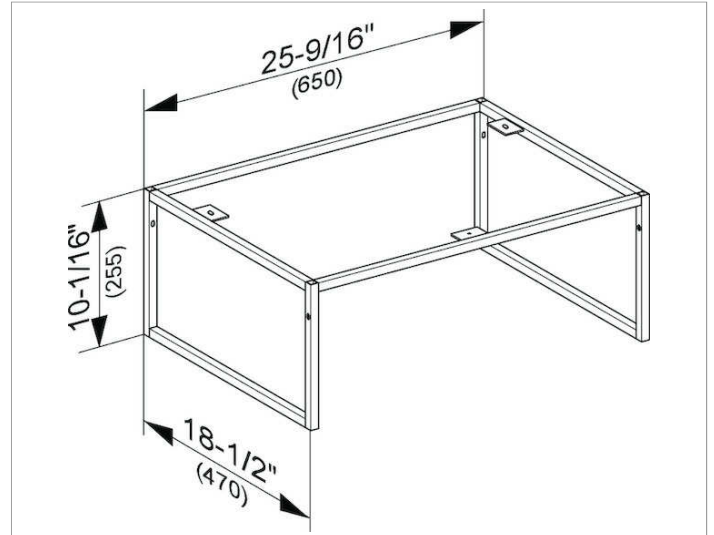

Plan
32998ZZ0002 Base support

PRODUCT

DRAWING

PRODUCT ATTRIBUTES

Steel frame lacquered,
 with integrated height compensation (+/-3/16 inch),
 suitable for vanity unit article no. 32952
 and sideboard article no. 32925