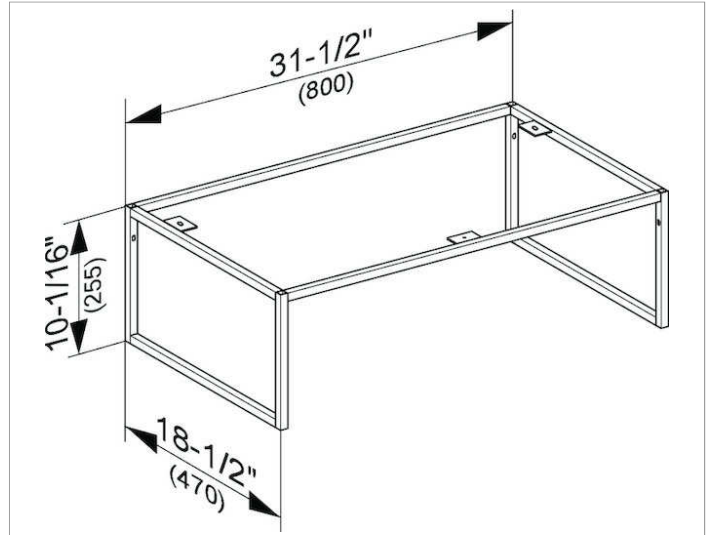

Plan
32998ZZ0003 Base support

PRODUCT

DRAWING

PRODUCT ATTRIBUTES

Steel frame lacquered,
 with integrated height compensation (+/-3/16 inch),
 suitable for vanity unit article no. 32962
 and sideboard article no. 32926