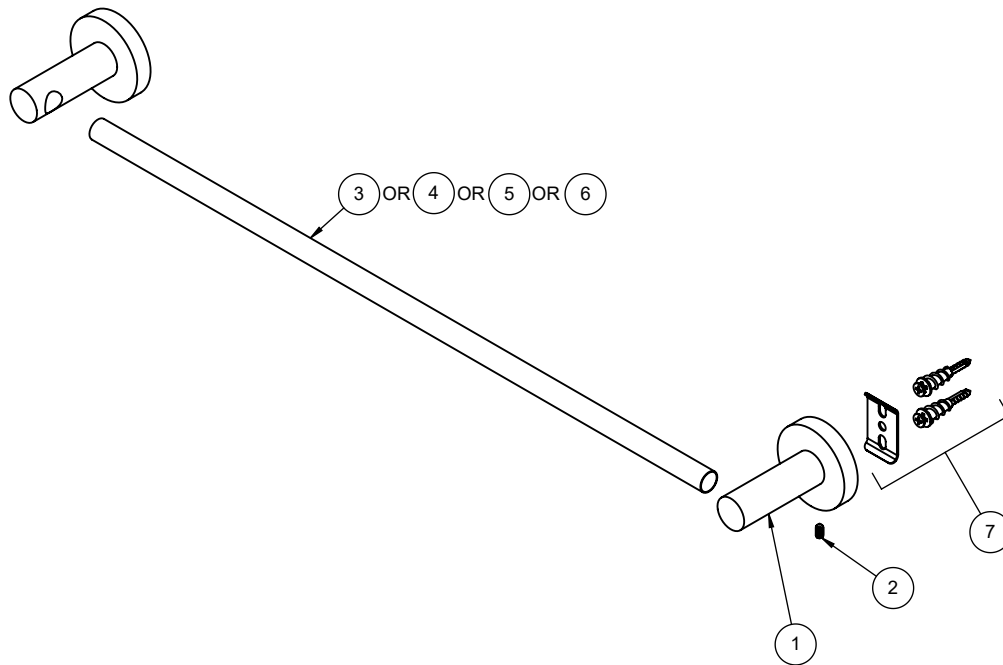

52-9  
52-18  
52-24  
52-30

To order spare parts add and/or replace as stated below:

**SPD-** prefix added to part number(s)  
**-ZZ** replaced with finish code (see finish table)  
**-WW** replaced with **-90** (light finish) or **-96** (dark finish)

Ex: **SPD-7-100463-PC** or **SPD-86030-96**

ITEM	PART NO.	DESCRIPTION	QTY
1	7-100607-ZZ	POST, CONTEMP. TOWEL BAR <i>(incl. 2)</i>	2
2	86138-WW	SETSCREW M4 X 0.7 X 8.0MM SCKT HD CONE PT SS	1
for 52-9	3	11230-ZZ BAR, TOWEL, 9"	1
for 52-18	4	11231-ZZ BAR, TOWEL, 18"	1
for 52-24	5	11232-ZZ BAR, TOWEL, 24"	1
for 52-30	6	11233-ZZ BAR, TOWEL, 30"	1
	7	6-200303 KIT, ACC MOUNTING HDW - 1 SET	2
for ITEM 2	8	880003-92 KEY, ALLEN, 2MM	1

52-TR  
52-RH  
52-STP

△ REQUIRES ITEM 4

To order spare parts add and/or replace as stated below:

**SPD-** prefix added to part number(s)  
**-ZZ** replaced with finish code (see finish table)  
**-WW** replaced with **-90** (light finish) or **-96** (dark finish)

Ex: **SPD-7-100463-PC** or **SPD-86030-96**

	ITEM	PART NO.	DESCRIPTION	QTY
for 52-TR	1	7-100608-ZZ	POST, CONTEMP TOWEL RING <i>(incl. 2)</i>	1
	2	86138-WW	SETSCREW M4 X 0.7 X 8.0MM SCKT HD CONE PT SS	1
for 52-TR	3	881358-ZZ	RING, TOWEL	1
for 52-TR	4	11236-81	SLEEVE, TR ACC, CONT	2
	5	6-200303	KIT, ACC MOUNTING HDW - 1 SET	1
for 52-STP	6	7-100609-ZZ	POST, CONTEMP STP <i>(incl. 2, 7)</i>	1
for 52-STP	7	86190-90	SETSCREW M4 X 0.7 X 4.0MM SCKT HD CONE PT SS	1
for 52-STP	8	10469-ZZ	BAR, TP HOLDER, 22 SERIES	1
for ITEM 2, & 7	9	880003-92	KEY, ALLEN, 2MM	1