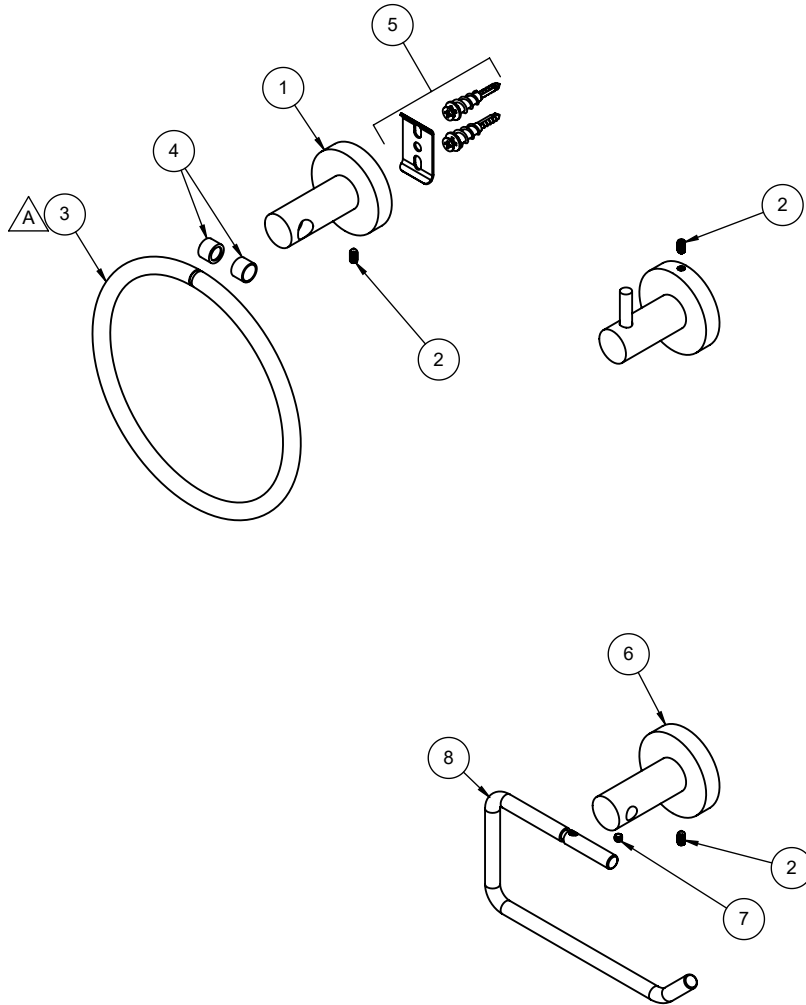

52-9  
52-18  
52-24  
52-30

To order spare parts add and/or replace as stated below:

**SPD-** prefix added to part number(s)  
**-ZZ** replaced with finish code (see finish table)  
**-WW** replaced with **-90** (light finish) or **-96** (dark finish)

Ex: **SPD-7-100463-PC** or **SPD-86030-96**

ITEM	PART NO.	DESCRIPTION	QTY
1	7-100607-ZZ	POST, CONTEMP. TOWEL BAR <i>(incl. 2)</i>	2
2	86138-WW	SETSCREW M4 X 0.7 X 8.0MM SCKT HD CONE PT SS	1
for 52-9	3	11230-ZZ BAR, TOWEL, 9"	1
for 52-18	4	11231-ZZ BAR, TOWEL, 18"	1
for 52-24	5	11232-ZZ BAR, TOWEL, 24"	1
for 52-30	6	11233-ZZ BAR, TOWEL, 30"	1
	7	6-200303 KIT, ACC MOUNTING HDW - 1 SET	2
for ITEM 2	8	880003-92 KEY, ALLEN, 2MM	1

52-TR  
52-RH  
52-STP

△ REQUIRES ITEM 4

To order spare parts add and/or replace as stated below:

**SPD-** prefix added to part number(s)  
**-ZZ** replaced with finish code (see finish table)  
**-WW** replaced with **-90** (light finish) or **-96** (dark finish)

Ex: **SPD-7-100463-PC** or **SPD-86030-96**

	ITEM	PART NO.	DESCRIPTION	QTY
for 52-TR	1	7-100608-ZZ	POST, CONTEMP TOWEL RING <i>(incl. 2)</i>	1
	2	86138-WW	SETSCREW M4 X 0.7 X 8.0MM SCKT HD CONE PT SS	1
for 52-TR	3	881358-ZZ	RING, TOWEL	1
for 52-TR	4	11236-81	SLEEVE, TR ACC, CONT	2
	5	6-200303	KIT, ACC MOUNTING HDW - 1 SET	1
for 52-STP	6	7-100609-ZZ	POST, CONTEMP STP <i>(incl. 2, 7)</i>	1
for 52-STP	7	86190-90	SETSCREW M4 X 0.7 X 4.0MM SCKT HD CONE PT SS	1
for 52-STP	8	10469-ZZ	BAR, TP HOLDER, 22 SERIES	1
for ITEM 2, & 7	9	880003-92	KEY, ALLEN, 2MM	1