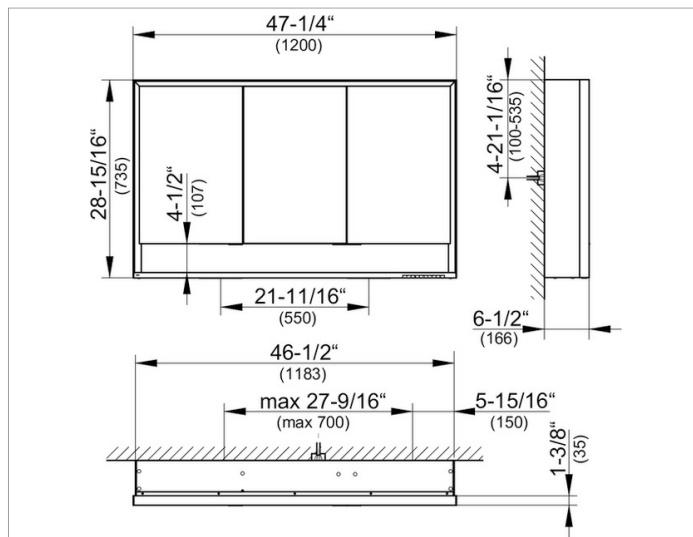

**Royal Lumos**  
**14305171351 Mirror cabinet**

**PRODUCT**

**DRAWING**

**PRODUCT ATTRIBUTES**

wall mounted,  
 adjustable light color from 2700 kelvin (warm white) to 6500 kelvin (daylight),  
 3 hinged double sided crystal mirrored doors,  
 Body: aluminum silver anodized  
 Body panels and interior rear wall mirrored  
 Operation:  
 key panel with capacitive touch sensor,  
 integrated extension function for e.g. light switch  
 Illumination:  
 frame lighting and washbasin/shelf light separately,  
 infinitely dimmable and can be switched on/off  
 LED 65 watt (lifespan > 30.000 hours)  
 EEK: ,

**EQUIPMENT**

- 2 sockets
- 3 x 2 adjustable glass shelves
- storage space across full width
- soft-closing doors

**SURFACE**

silver anodized

**DIMENSION**

47,24 x 28,94 x 6,5 "

**SPECIFICATIONS**

KEUCO Royal Lumos Mirror cabinet 14305171351  
 High quality Mirror cabinet in elegant design