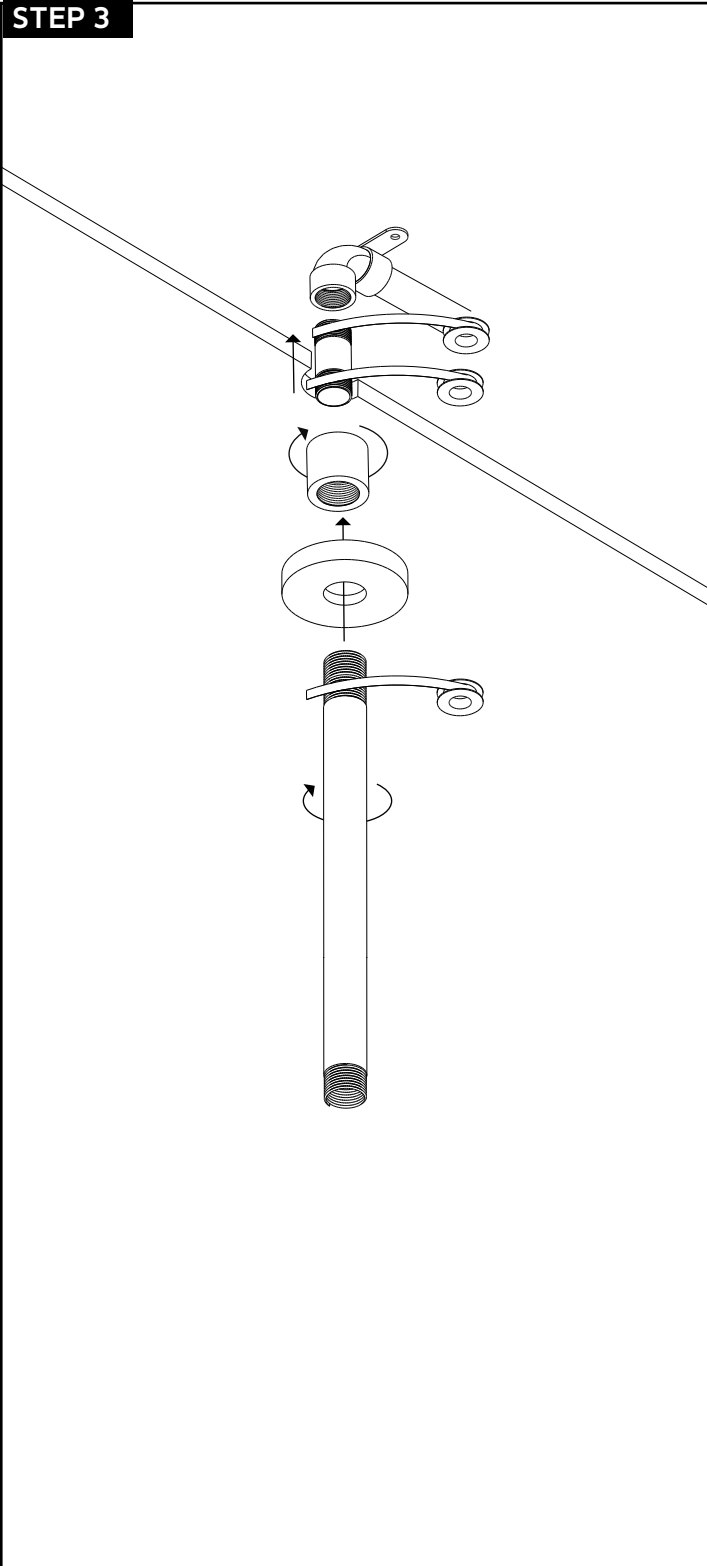

artos®

F907-61

INSTALLATION GUIDE

10" shower rainhead ceiling
mount, 4-3/4." arm rnd

BRUSHED NICKEL(BN)

CHROME(CH)

artos®

F907-61

10" shower rainhead ceiling
mount, 4-3/4." arm rnd

OPERATING SPECIFICATIONS

FEATURES

Solid Brass

OPERATING PRESSURE

Minimum: 15 psi

Maximum: 75 psi

Above 90psi it may be necessary to install a pressure
reducer

10" shower rainhead ceiling
mount, 4-3/4." arm rnd

F907-62

10" shower rainhead ceiling
mount, 4-3/4." arm rnd

STEP 1

STEP 2

INSTALLATION STEPS

STEP 3

STEP 4

10" shower rainhead ceiling
mount, 4-3/4." arm rnd