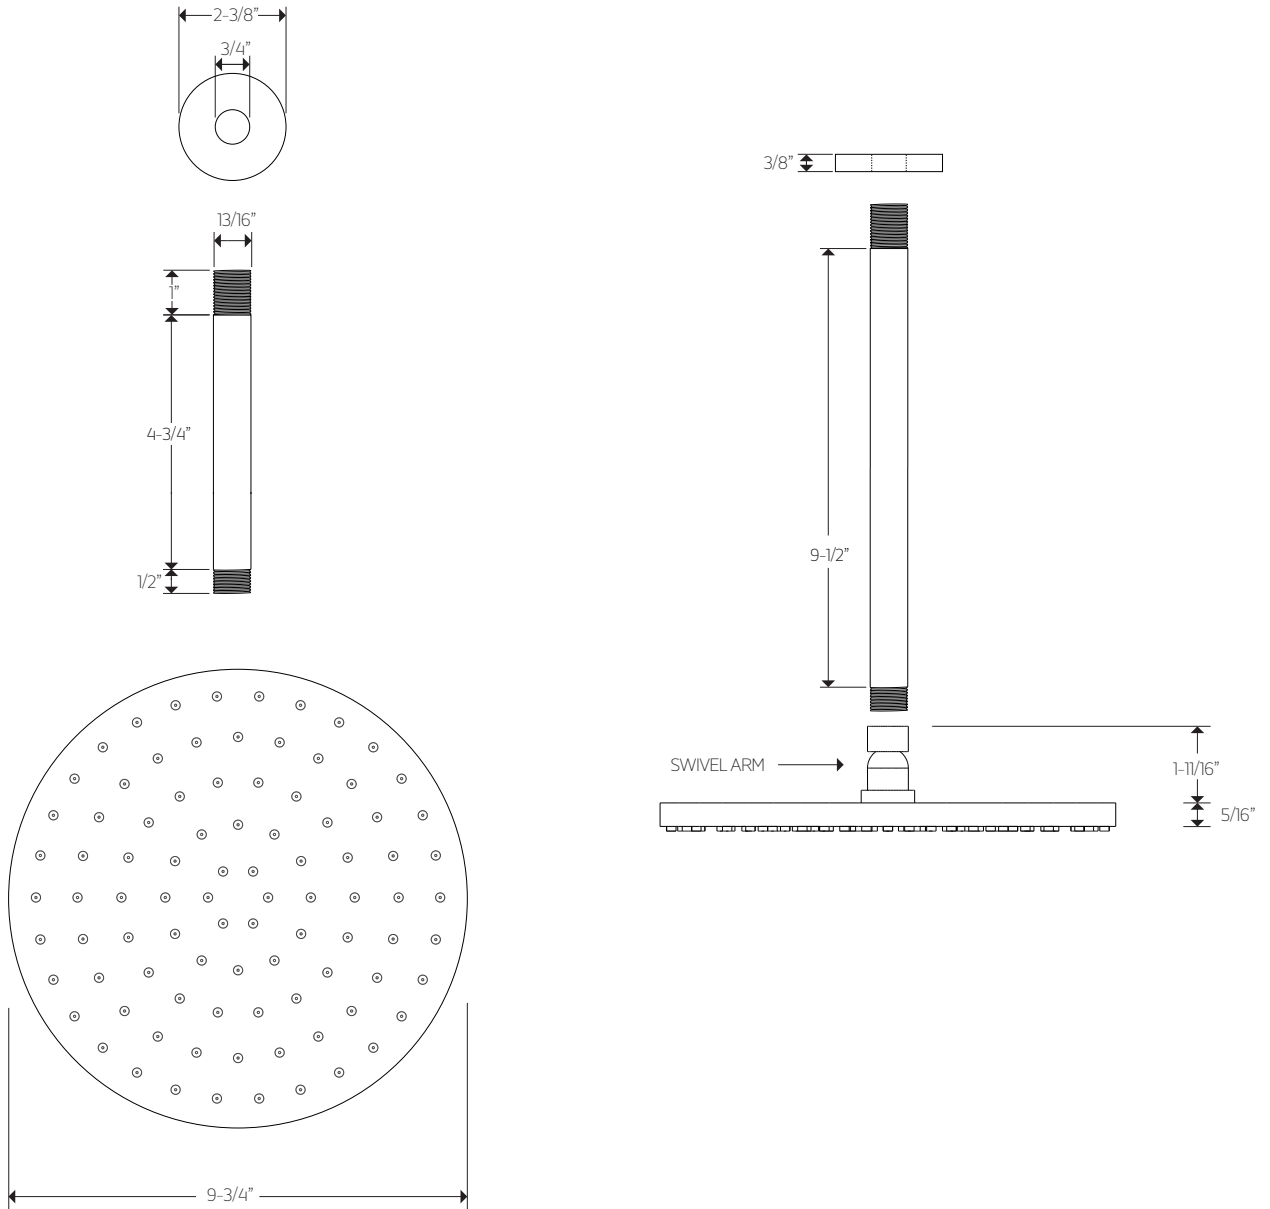

artos®

F907-61

INSTALLATION GUIDE

10" shower rainhead ceiling
mount, 4-3/4." arm rnd

BRUSHED NICKEL(BN)

CHROME(CH)

artos®

F907-61

10" shower rainhead ceiling
mount, 4-3/4." arm rnd

OPERATING SPECIFICATIONS

FEATURES

Solid Brass

OPERATING PRESSURE

Minimum: 15 psi

Maximum: 75 psi

Above 90psi it may be necessary to install a pressure
reducer

10" shower rainhead ceiling
mount, 4-3/4." arm rnd

F907-62

10" shower rainhead ceiling
mount, 4-3/4." arm rnd

STEP 1

STEP 2

INSTALLATION STEPS

STEP 3

STEP 4

10" shower rainhead ceiling
mount, 4-3/4." arm rnd