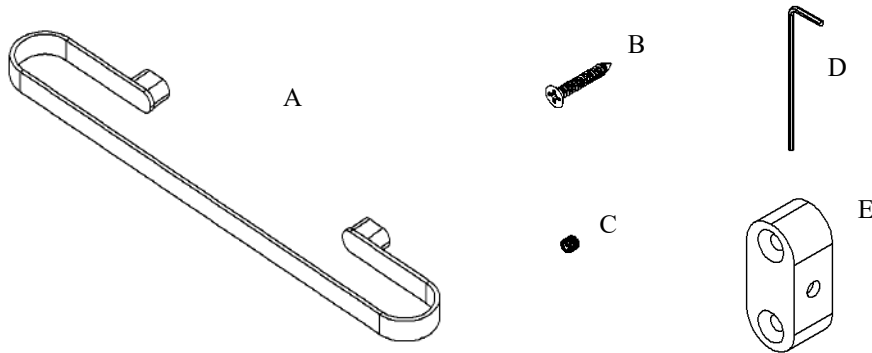

# Volkano Flow 24" Towel Bar

## Installation Guide

Code: V4353, V4354, V4355

Parts Included	QTY
A - Towel Bar	1
B - Screw	4
C - Set Screw	2
D - Allen Key	2
E - Bracket	2

Model #	Description	Finish	Weight (lb)	WxHxD (mm)	WxHxD (Inches)	Metal Type
V4353	Flow 24" Towel Bar	Chrome	2.23	610 x 22 x 99	24 x 1 x 4	Brass
V4354	Flow 24" Towel Bar	Brushed Nickel	2.23	610 x 22 x 99	24 x 1 x 4	Brass
V4355	Flow 24" Towel Bar	Matte Black	2.23	610 x 22 x 99	24 x 1 x 4	Brass