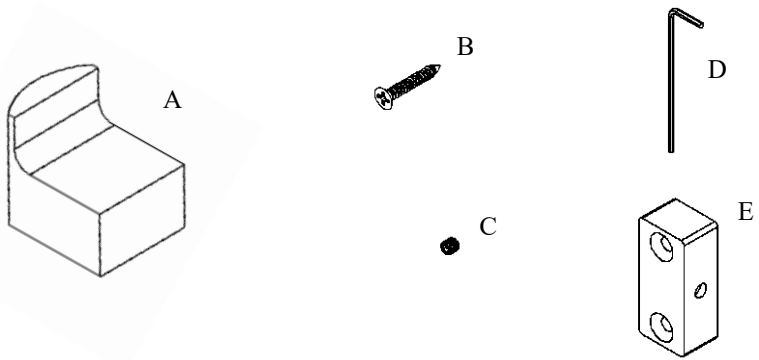

Exhilarating by Design

Volkano Flow Towel Hook Installation Guide

Code: V4233, V4234, V4235

Parts Included	QTY
A - Towel Hook	1
B - Screw	2
C - Set Screw	1
D - Allen Key	1
E - Bracket	1

Model #	Description	Finish	Weight (lb)	WxHxD (mm)	WxHxD (Inches)	Metal Type
V4233	Flow Towel Hook	Chrome	0.21	28 x 32 x 35	1 x 1 x 1	Brass
V4234	Flow Towel Hook	Brushed Nickel	0.21	28 x 32 x 35	1 x 1 x 1	Brass
V4235	Flow Towel Hook	Matte Black	0.21	28 x 32 x 35	1 x 1 x 1	Brass