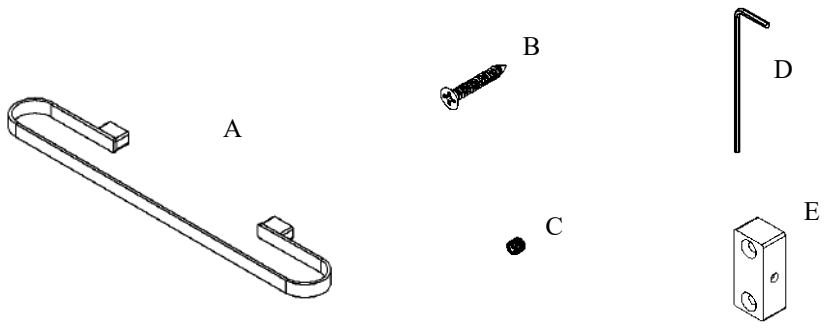

Exhilarating by Design

Volkano Cinder 24" Towel Bar

Installation Guide

Code: V3353, V3354, V3355

Parts Included	QTY
A - 24" Towel Bar	1
B - Screw	4
C - Set Screw	2
D - Allen Key	1
E - Bracket	2

Model #	Description	Finish	Weight (lb)	WxHxD (mm)	WxHxD (Inches)	Metal Type
V3353	Cinder 24" Towel Bar	Chrome	2.32	610 x 22 x 99	24 x 1 x 4	Brass
V3354	Cinder 24" Towel Bar	Brushed Nickel	2.32	610 x 22 x 99	24 x 1 x 4	Brass
V3355	Cinder 24" Towel Bar	Matte Black	2.32	610 x 22 x 99	24 x 1 x 4	Brass