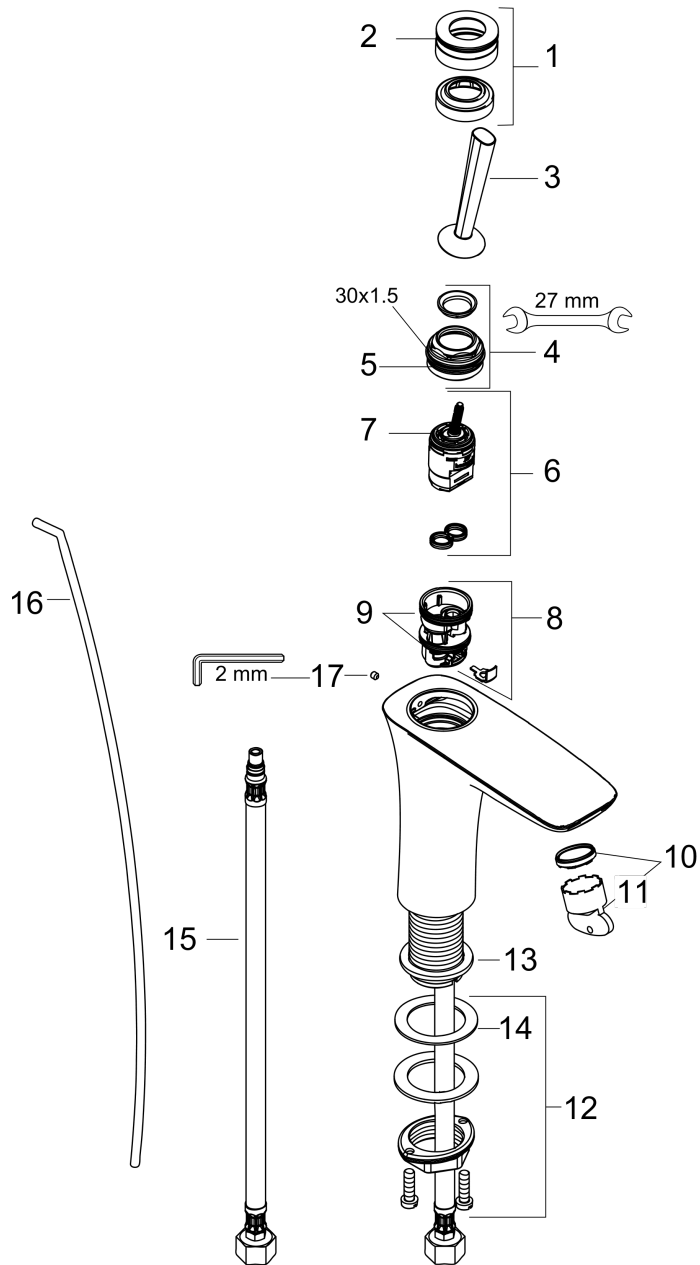

## Scale drawing

#### Exploded drawing

Year of production: >07/16

**PuraVida**

**PuraVida 110 Single-Hole Faucet**

Finishes : **chrome** Part no. : **15074001**

**Spare parts list**

Year of production: >07/16

Pos.	Description	Part no.	Price	PU
1	escutcheon Ø 37 mm	95288000	-	1
2	O-ring 33x1,5	98164000	-	1
3	handle	95287000	-	1
4	nut	97157000	-	1
5	O-Ring 30x2	98186000	-	1
6	cartridge, assy	96339000	-	1
7	O-ring 21,95x1,78	95169000	-	1
8	adapter for cartridge	95289000	-	1
9	O-ring 26x2	98147000	-	1
10	aerator M24x1 (4,5 l/min)	92880000	-	1
11	service tool	95661000	-	1
12	fixing set (Ø 32)	13961000	-	1
13	flat seal	98749000	-	1
14	lever collar	97548000	-	1
15	connection hose 17½" M8x0,75 G3/8	95141001	-	1
16	pull rod	96657000	-	1
17	hollow set screw M4x6	97767000	-	1
a	pop up waste	94159000	-	1
b	fixation extension 35 mm	13898000	-	1
c	service tool for disassembling the handle	92124000	-	1

#### Exploded drawing

Year of production: >07/16

**PuraVida**

**PuraVida 110 Single-Hole Faucet**

Finishes : **white/chrome** Part no. : **15074401**

**Spare parts list**

Year of production: >07/16

Pos.	Description	Part no.	Price	PU
1	escutcheon Ø 37 mm	95288000	-	1
2	O-ring 33x1,5	98164000	-	1
3	handle	95287000	-	1
4	nut	97157000	-	1
5	O-Ring 30x2	98186000	-	1
6	cartridge, assy	96339000	-	1
7	O-ring 21,95x1,78	95169000	-	1
8	adapter for cartridge	95289000	-	1
9	O-ring 26x2	98147000	-	1
10	aerator M24x1 (4,5 l/min)	92880000	-	1
11	service tool	95661000	-	1
12	fixing set (Ø 32)	13961000	-	1
13	flat seal	98749000	-	1
14	lever collar	97548000	-	1
15	connection hose 17½" M8x0,75 G3/8	95141001	-	1
16	pull rod	96657000	-	1
17	hollow set screw M4x6	97767000	-	1
a	pop up waste	94159000	-	1
b	fixation extension 35 mm	13898000	-	1
c	service tool for disassembling the handle	92124000	-	1