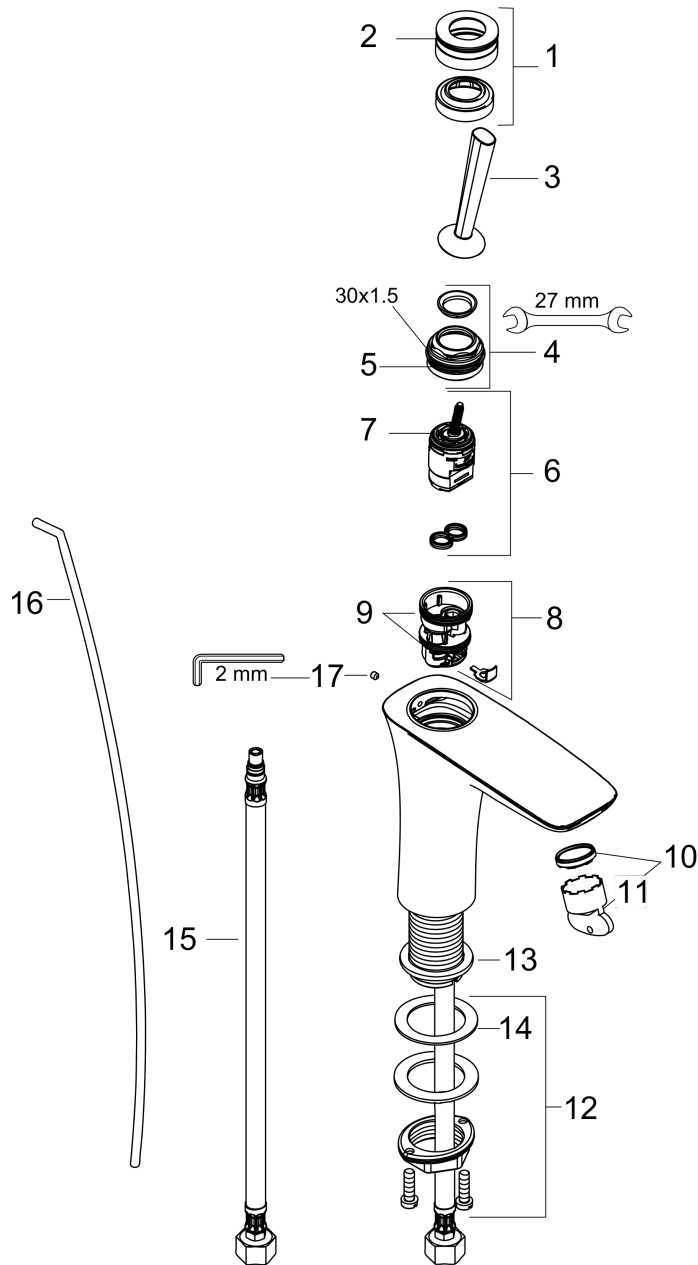

## Scale drawing

#### Exploded drawing

Year of production: >07/16

**PuraVida**

**PuraVida 110 Single-Hole Faucet**

Finishes : **chrome** Part no. : **15074001**

**Spare parts list**

Year of production: >07/16

Pos.	Description	Part no.	Price	PU
1	escutcheon Ø 37 mm	95288000	-	1
2	O-ring 33x1,5	98164000	-	1
3	handle	95287000	-	1
4	nut	97157000	-	1
5	O-Ring 30x2	98186000	-	1
6	cartridge, assy	96339000	-	1
7	O-ring 21,95x1,78	95169000	-	1
8	adapter for cartridge	95289000	-	1
9	O-ring 26x2	98147000	-	1
10	aerator M24x1 (4,5 l/min)	92880000	-	1
11	service tool	95661000	-	1
12	fixing set (Ø 32)	13961000	-	1
13	flat seal	98749000	-	1
14	lever collar	97548000	-	1
15	connection hose 17½" M8x0,75 G3/8	95141001	-	1
16	pull rod	96657000	-	1
17	hollow set screw M4x6	97767000	-	1
a	pop up waste	94159000	-	1
b	fixation extension 35 mm	13898000	-	1
c	service tool for disassembling the handle	92124000	-	1

#### Exploded drawing

Year of production: >07/16

**PuraVida**

**PuraVida 110 Single-Hole Faucet**

Finishes : **white/chrome** Part no. : **15074401**

**Spare parts list**

Year of production: >07/16

Pos.	Description	Part no.	Price	PU
1	escutcheon Ø 37 mm	95288000	-	1
2	O-ring 33x1,5	98164000	-	1
3	handle	95287000	-	1
4	nut	97157000	-	1
5	O-Ring 30x2	98186000	-	1
6	cartridge, assy	96339000	-	1
7	O-ring 21,95x1,78	95169000	-	1
8	adapter for cartridge	95289000	-	1
9	O-ring 26x2	98147000	-	1
10	aerator M24x1 (4,5 l/min)	92880000	-	1
11	service tool	95661000	-	1
12	fixing set (Ø 32)	13961000	-	1
13	flat seal	98749000	-	1
14	lever collar	97548000	-	1
15	connection hose 17½" M8x0,75 G3/8	95141001	-	1
16	pull rod	96657000	-	1
17	hollow set screw M4x6	97767000	-	1
a	pop up waste	94159000	-	1
b	fixation extension 35 mm	13898000	-	1
c	service tool for disassembling the handle	92124000	-	1