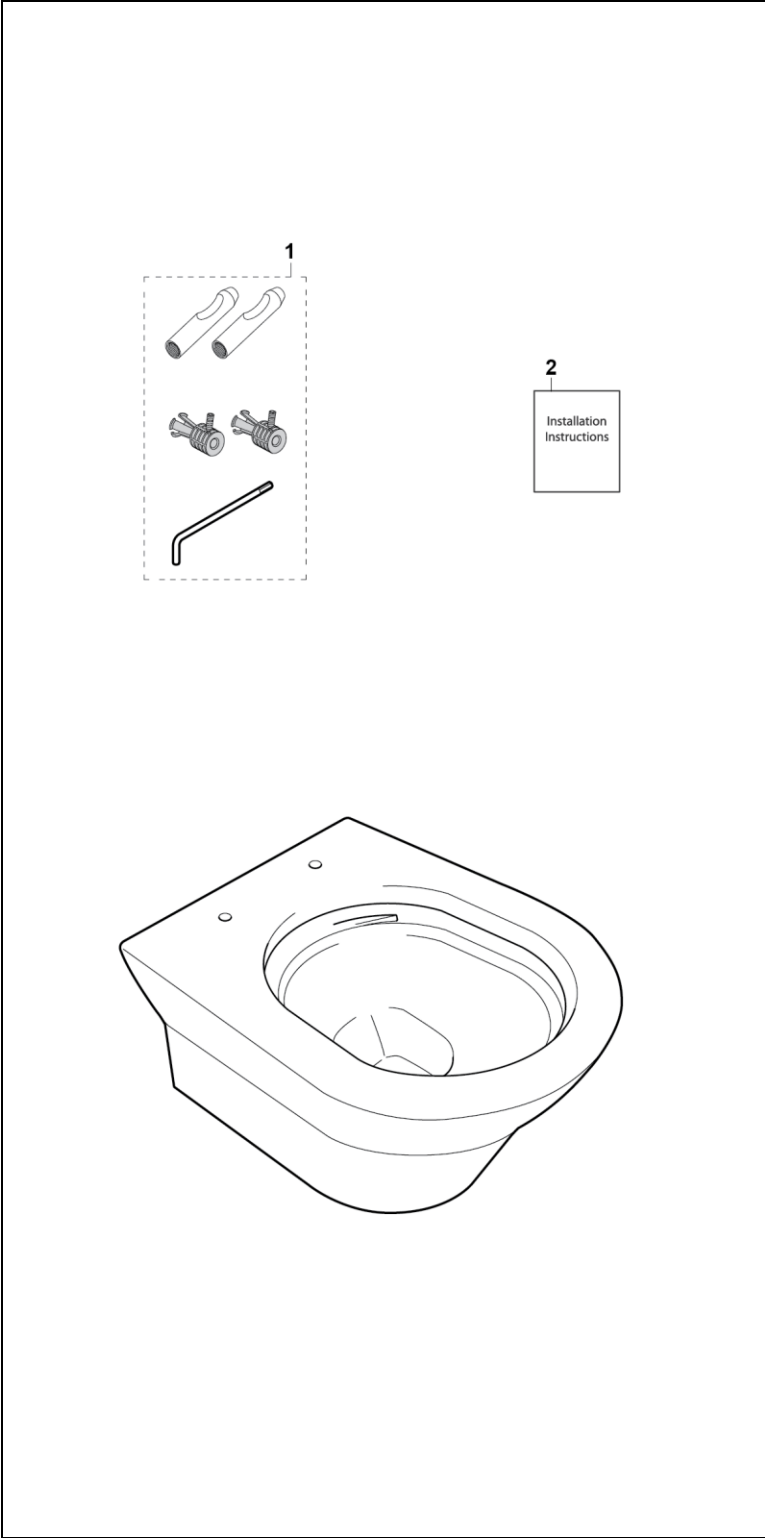

CT437FG
CWT437117MFG-3

CWT437117MFG-4

MH

**1.28/0.9 Gpf Toilet, D-shape,
3D Tornado™, Wall Hung, Universal Height,
CeFIONtect™**

Item	Part	Description
1	THU725	Mounting Hardware
2	OGU084	Installation Instruction

Note:

Product Number Explanations

Wall Hung Toilet
(CWT) Bowl, Tank, Face Plate, &
Seat Combination
(#01) Cotton
(437) Toilet Model
(117) Seat Model
(M) Dual Flush
(F) Universal Height
(G) CeFIONtect™

Actual Product may vary slightly from illustration.

**DuoFit In Wall Tank System
For 2x6 & 2x4 Wall Stud Installation
1.28 Gpf/4.8 Lpf & 0.9 Gpf/3.4Lpf
Adjustable Height 15" - 19"**

Item	Part	Description
1	TSU46A	Fill Valve
2	THU479-A	Flexible Hose
3	THU549	Hold-Down Bracket
4	THU482	Seal Gasket (1 piece)
5	THU482-10	Seal Gasket (10 piece)
6	THU753-A	Drain Valve
7	THU480-A	Actuator
8	THU760-A	Splash Guard
9	THU608	Push Rod (2 pieces)
10	THU509-A	Push Plate Rough In
11	THU656-A	Panel Receiver for Push Plate
12	THU607	Locking Tab (2 pieces)
13	THU658-A	Threaded Rod (2 pieces)
14	THU649-A	Toilet Mounting set (2 set)
15	THU606	Gasket for Elbow Inlet Pipe (5 pieces)
16	THU489-A	Toilet Inlet Pipe
17	THU548	Upper Bracket
18	THU484-A	Toilet Flange Pipe
19	THU490-A	Elbow Outlet Pipe
20	THU335	Outlet Pipe Elbow for 2x6 wall - Cast Iron
21	THU561	Gasket for Elbow Outlet Pipe (5 pieces)
22	THU560	Lower Bracket
23	THU343	2x4 Outlet Drain Kit
23	THU468	Washlet Connection Kit

Note:

Product Number Explanations

(WT) In Wall Tank
(172) Model w/ Copper Supply Line
(M) Dual-Max®