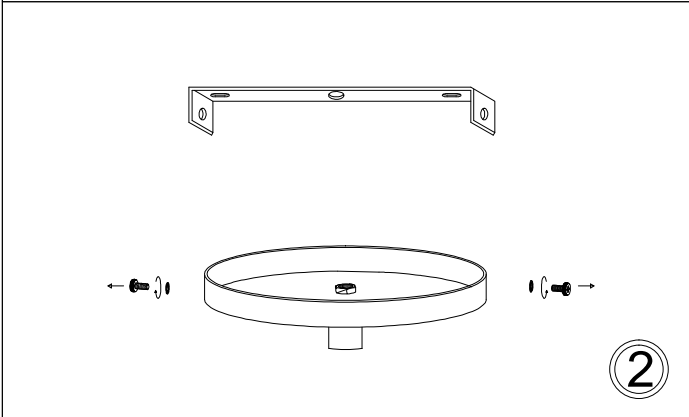

ZOE-221P-WH-900

①

②

③

④

⑤

⑥

⑦

Bulb/ Ampoule:
1x Max 100W E26 Base
(Not Included/ Non Inclus)