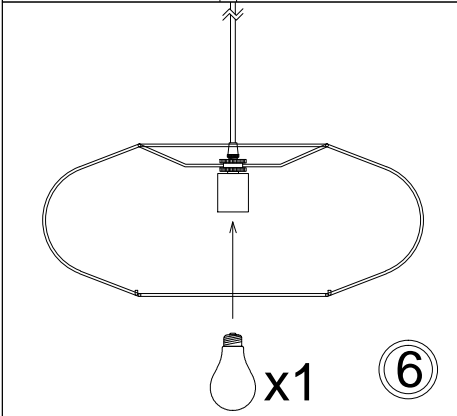

ZOE-221P-WH-900

①

②

③

④

⑤

⑥

⑦

Bulb/ Ampoule:
1x Max 100W E26 Base
(Not Included/ Non Inclus)