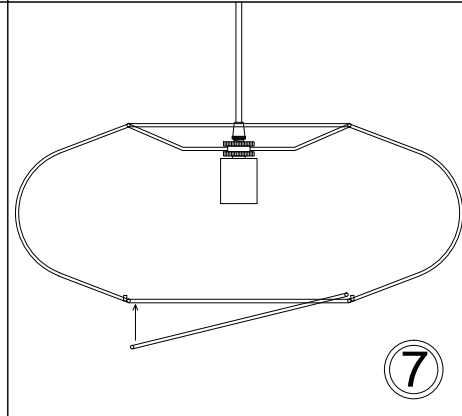

⑦

Bulb/ Ampoule:
1x Max 100W E26 Base
(Not Included/ Non Inclus)