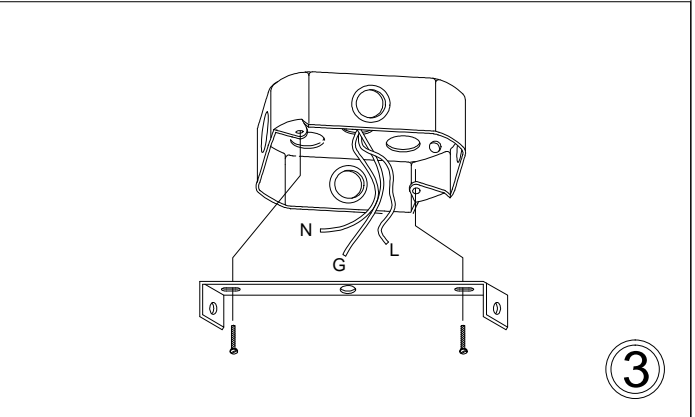

ZOE-221P-WH-900

①

②

③

④

⑤

⑥

⑦

Bulb/ Ampoule:
1x Max 100W E26 Base
(Not Included/ Non Inclus)