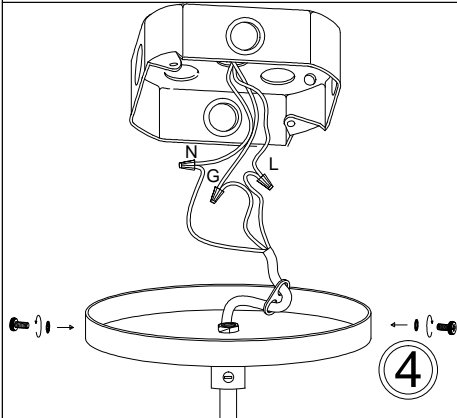

ZOE-221P-WH-900

①

②

③

④

⑤

⑥

⑦

Bulb/ Ampoule:
1x Max 100W E26 Base
(Not Included/ Non Inclus)