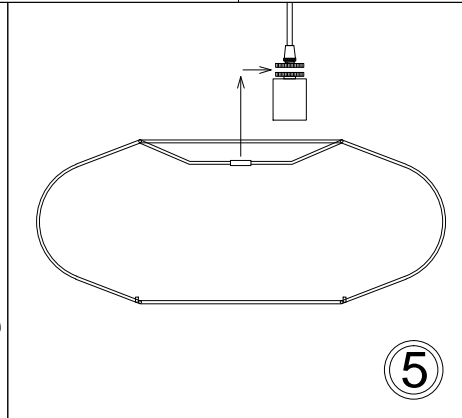

ZOE-221P-WH-900

①

②

③

④

⑤

⑥

⑦

Bulb/ Ampoule:
1x Max 100W E26 Base
(Not Included/ Non Inclus)