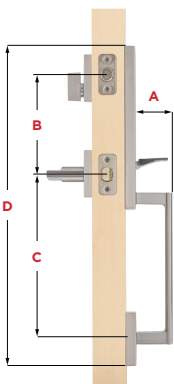

386177-04/19

Specifications

Door Prep	Cross Bore 2 1/8" Edge Bore 1" Latch Face 1" x 2 1/4" Deadbolt & Handle bore holes must be 5 1/2" apart
Backset	Adjustable 2 3/8" or 2 3/4"
Door Thickness	1 3/4" Standard. Thick door service part available for up to 2 1/4"
Faceplates	1" x 2 1/4". Square, round and drive-in included
Strikes	<ul style="list-style-type: none"> ▪ Deadbolt: 1 1/8" x 2 3/4" & 2 1/4" full lip (non-graded) ▪ Handle: 2 1/4" full lip round
Bolt	<ul style="list-style-type: none"> ▪ Deadbolt: 1" throw ▪ Handle: 1/2" throw
Cylinder	SmartKey Security™
Door Handing	Reversible for right or left-hand doors
ANSI/BHMA	Deadbolt - A156.39 Grade AAA Certified
UL	N/A
ADA	N/A
Warranty	Lifetime mechanical and lifetime finish

Interior Options

Halifax Square Full Interior
(HFL SQF)

Sectional Interiors
(Other options available)

Dimensions

Dimensions	A	B	C	D
Vancouver	2 21/32"	5 1/2"	8 13/32" through 9 11/16"	17 15/16"

Finishes

MICROBAN™

15
Satin
Nickel

11P
Venetian
Bronze

514
Iron
Black

26
Polished
Chrome

Functions

Handleset (Single-Cylinder): Latch bolt operated by thumb piece outside and lever inside. Deadbolt operated by key outside and thumb turn inside
- 818 VNH SMT

Handleset (Dummy): Handle and lever act as a pull only. For inactive leaf or double doors. No operation.
- 819 VNH

Interior Pack (Single-Cylinder): Latch bolt operated by thumb piece outside and lever inside. Deadbolt operated by key outside and thumb turn inside.
- 971HFL SQF
(Halifax Only)