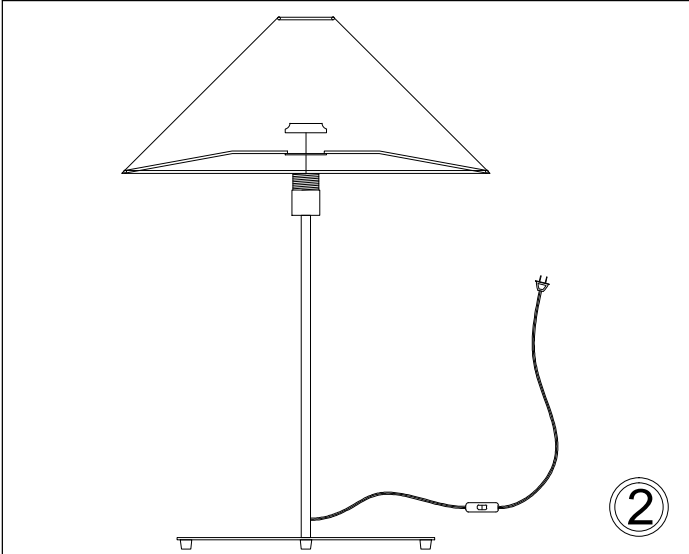

MM171T

Bulbs/ Ampules:
1x Max 60W
E26 Base
(Not Included/
Non Inklus)