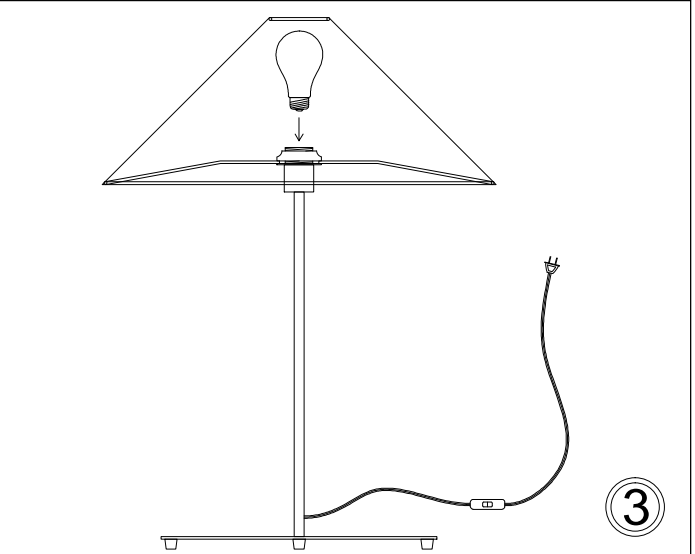

MM171T

Bulbs/ Ampules:
1x Max 60W
E26 Base
(Not Included/
Non Inklus)