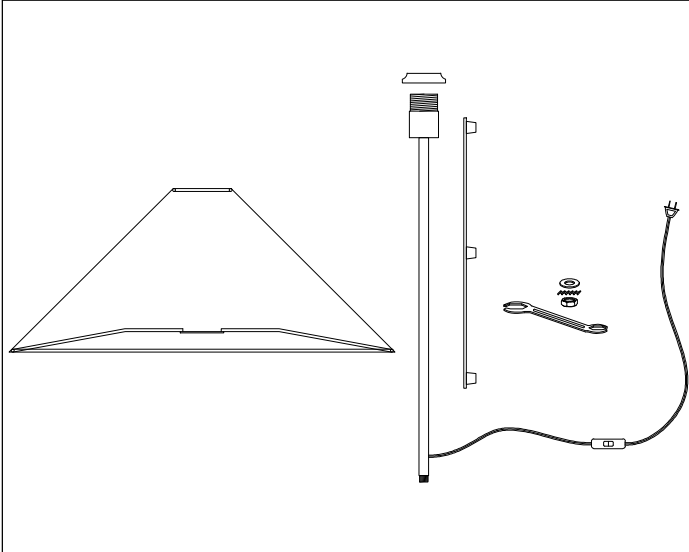

MM171T

Bulbs/ Ampules:
1x Max 60W
E26 Base
(Not Included/
Non Inklus)