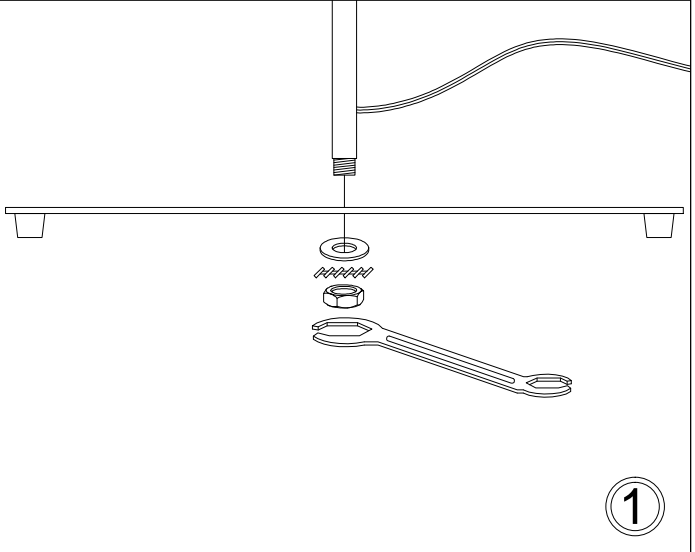

MM171T

Bulbs/ Ampules:
1x Max 60W
E26 Base
(Not Included/
Non Inklus)