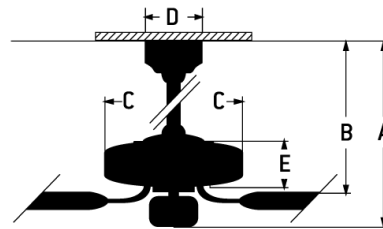

CRAFTMADE™

NEMEW

Genesis - GEN52W3

52" Ceiling Fan with Blades, LED Light Kit and Remote

Finish White

Sleek and powerful, the Craftmade Genesis 52" ceiling fan delivers a fresh look and strong breeze.

Specs

Blade Sweep Opt (in.)	52
Blades	3
Blade Pitch (deg)	12
Energy Guide Watts	44
Energy Guide CFM	5195
Energy Guide CFM_Watts	119
Energy Guide Est. Yearly Energy Cost	12
Carton Size (CU FT)	1.54

Dimensions

A:	13.03
B:	9.79
C:	7.40
D:	5.91
E:	3.67
F: w/o Light Kit - Downrod Length (in.)	3.67
	4.50

Craftmade • 650 S. Royal Lane • Coppell, TX 75019 • • • © 2020 All Rights Reserved