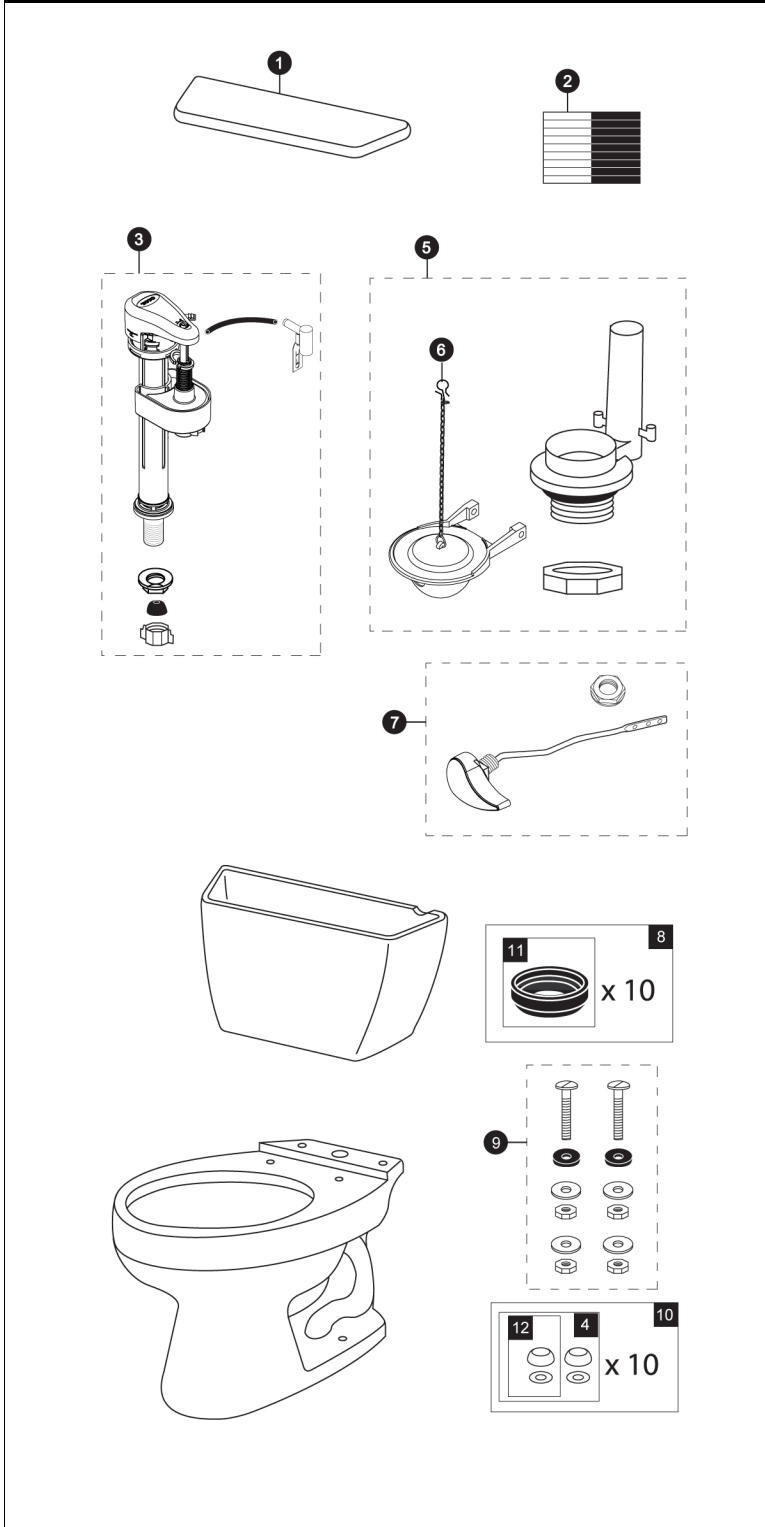

CST744S CST744SG
 ST743S ST743S
 C744S C744SG

Drake®

1.6 Gpf Toilet, Elongated, G-Max®, 12" Rough-In, (including SanaGloss®)

Items	Parts	Description
1	TCU743CR#01	Tank Lid w/ Velcro Tape - Cotton
	TCU743CR#03	Tank Lid w/ Velcro Tape - Bone
	TCU743CR#11	Tank Lid w/ Velcro Tape - Colonial White
	TCU743CR#12	Tank Lid w/ Velcro Tape - Sedona Beige
	TCU743CR#51	Tank Lid w/ Velcro Tape - Ebony
2	THU107	Velcro Tape
3	TSU53A	Fill Valve
4	THU044S#01	Bolt Cap Sets - Cotton (2 pieces)
	THU044S#03	Bolt Cap Sets - Bone (2 pieces)
	THU044S#11	Bolt Cap Sets - Colonial White (2 pieces)
	THU044S#12	Bolt Cap Sets - Sedona Beige (2 pieces)
	THU044S#51	Bolt Cap Sets - Ebony (2 pieces)
5	THU129P-A	Flush Valve
6	THU331S	Flapper w/ Chain
7	THU068#01	Trip Lever - Cotton
	THU068#03	Trip Lever - Bone
	THU068#11	Trip Lever - Colonial White
	THU068#12	Trip Lever - Sedona Beige
	THU068#51	Trip Lever - Ebony
	THU068#CP	Trip Lever - Chrome Plated
	THU068#BN	Trip Lever - Brushed Nickel
	THU068#PN	Trip Lever - Polished Nickel
8	THU131	Tank to Bowl Gaskets (10 pieces)
9	TSU01D	Tank Mounting Kit
10	THU098#01	Bolt Cap Sets - Cotton (20 pieces)
	THU098#03	Bolt Cap Sets - Bone (20 pieces)
	THU098#11	Bolt Cap Sets - Colonial White (20 pieces)
	THU098#12	Bolt Cap Sets - Sedona Beige (20 pieces)
	THU098#51	Bolt Cap Sets - Ebony (20 pieces)
11	9BU024E	3" Tank to Bowl Gasket
12	THU044#01	Bolt Cap Set- Cotton
	THU044#03	Bolt Cap Set - Bone
	THU044#11	Bolt Cap Set - Colonial White
	THU044#12	Bolt Cap Set - Sedona Beige
	THU044#51	Bolt Cap Set - Ebony

Note:

Product Number Explanations

Two-Piece Toilet

(CST) Gravity Type Toilet
 (744) Model
 (S) G-Max®
 (G) SanaGloss®

Tank

(ST) Tank
 (743) Model
 (S) G-Max®

Bowl

(C) Bowl
 (744) Model
 (S) G-Max®
 (G) SanaGloss®

Actual Product may vary slightly from illustration.