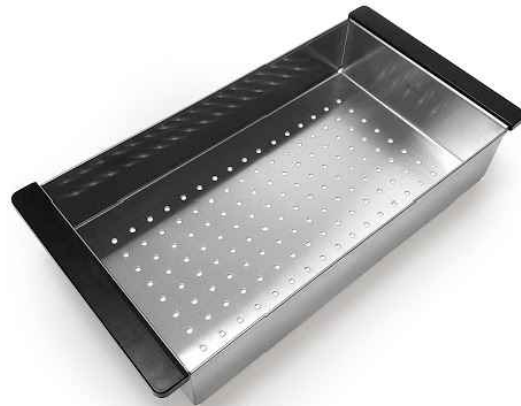

CS-6

Stainless Steel Colander

Colander Dimensions

Overall Dimensions: 16 3/4" x 8 3/4" x 3 1/8"

Features

- Chrome-Plated T-304 Stainless Steel Construction
- Multi-Functional Kitchen Accessory
- Dishwasher Safe
- For Use with KFR4-33, KGF1-30, KGF1-33, KGF2-30, KGF2-33, KWF410-30, KWF410-33, KWF410-36, KWT310-30, KWT310-33, KWT311-25, KWU110-27, KWU110-30, KWU110-32, KWU111-17, KWU111-23, KWU112-33 and KWU120-45 kitchen sinks