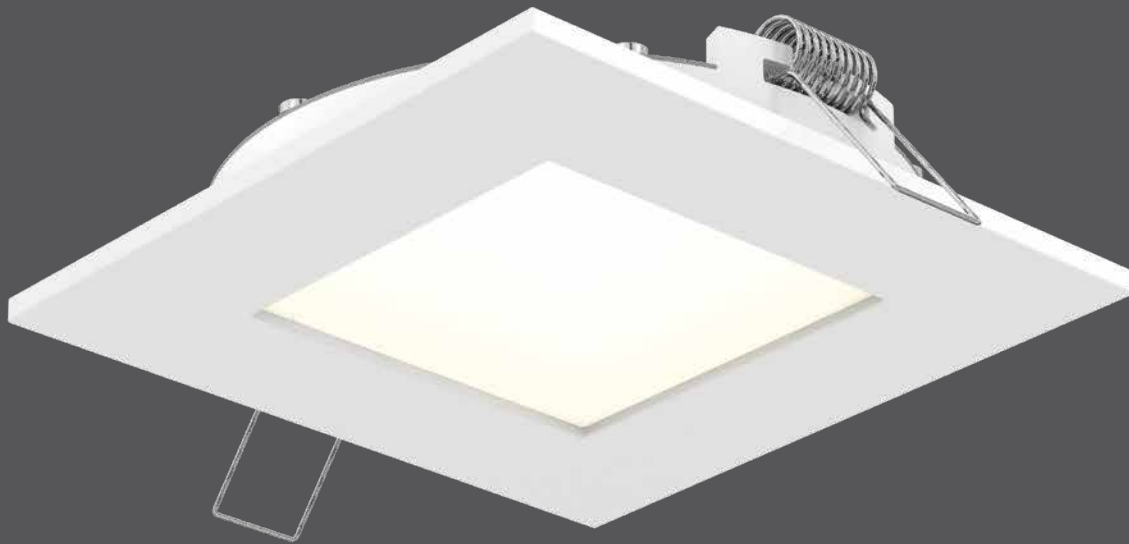

Square panel light

When looking for a modern design, a square lighting fixture is often the best choice. Even better, imagine being able to use a round cutout for installation. This is now a reality with the improved concept of this square panel light.

Model	Size	Watts	Delivered lumens	LED lumens	CRI	Color °T	Voltage
5004SQ-CC	4"	11 W	770 lm	880 lm	80	2700, 3000, 3500, 4000, 5000 K	120 V

Specifications

Every fixture includes a junction box with an integrated driver
 Over 35,000 hours of service life
 Can be daisy chained
 Superior LED performance and lifespan
 Smooth 360° wide spread
 Minimal heat emission
 Frosted lens
 Edge lit technology
 Aluminum construction
 Switch-selectable CCT: 2700K/3000 K/3500 K/4000 K/5000 K

Universal rough-in plate

Order example

5004SQ-CC-WH

White 4" square panel with 770 lumens at 3000 K

Note

Other Color °T and Finishes available, but may require MOQ's and longer lead times. Please contact your DALI representative for more information.