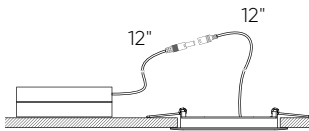

Universal rough-in plate

Order example

5004SQ-CC-WH

White 4" square panel with 770 lumens at 3000 K

Note

Other Color °T and Finishes available, but may require MOQ's and longer lead times. Please contact your DALI representative for more information.

5004SQ-CC

Ø4 1/4" 

4 1/2" x 4 1/2" (D) x 1/2"

5.1" x 3" x 1.25"