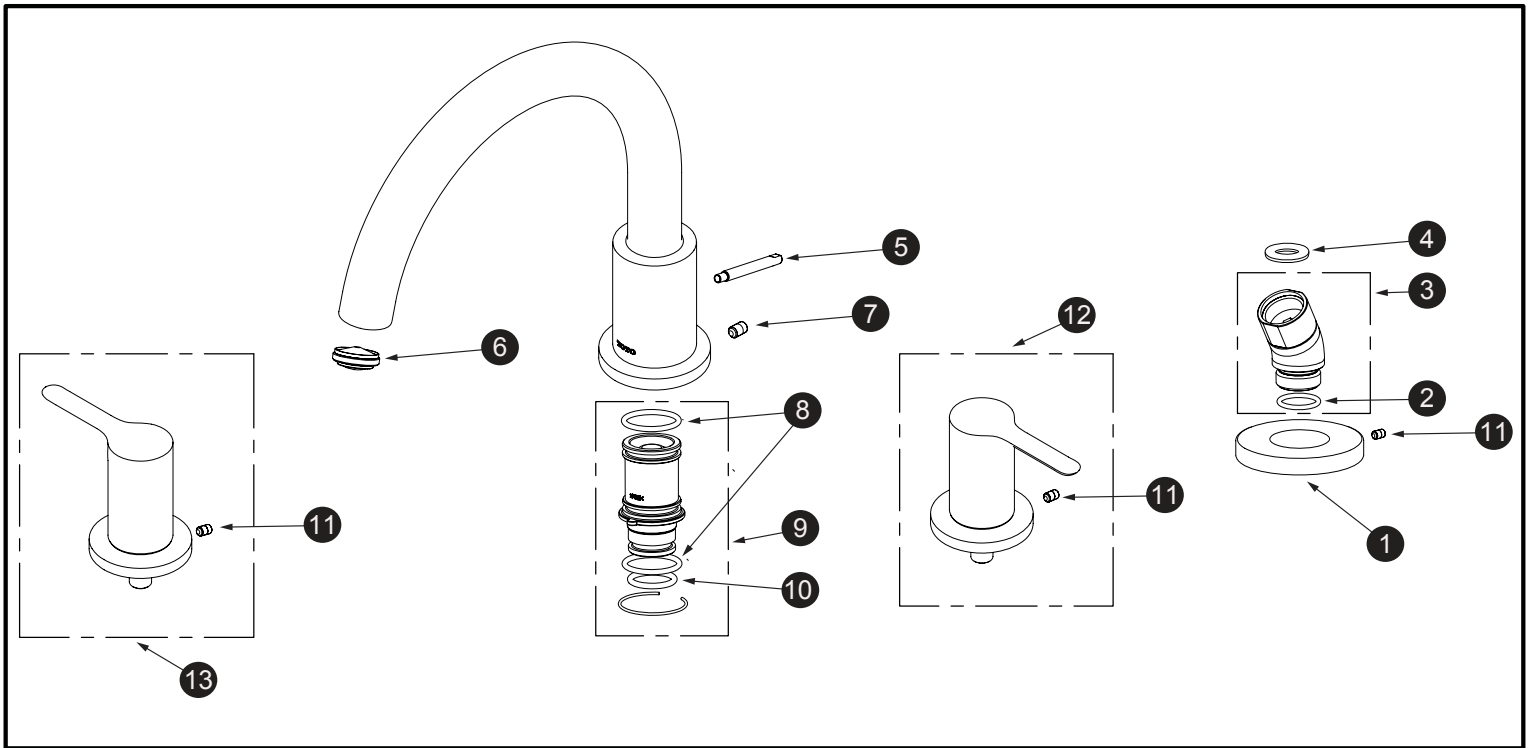

LB Roman Tub Filler Trim (4-Hole)

Item	Part	Description
1	THP5191#CP	Escutcheon
2	THP4070	O-ring
3	THP5187#CP	Elbow Assembly
4	THP4229	Gasket
5	THP5185#CP	Diverter Bar
6	THP5214	Aerator
7	THP5429	Set Screw
8	THP5180	O-ring (1pc)
9	THP5190	Valve Connecor Assembly
10	THP5181	O-ring
11	THP5422	Set Screw
12	THP5430#CP	Handle Assembly (Cold)
13	THP5431#CP	Handle Assembly (Hot)